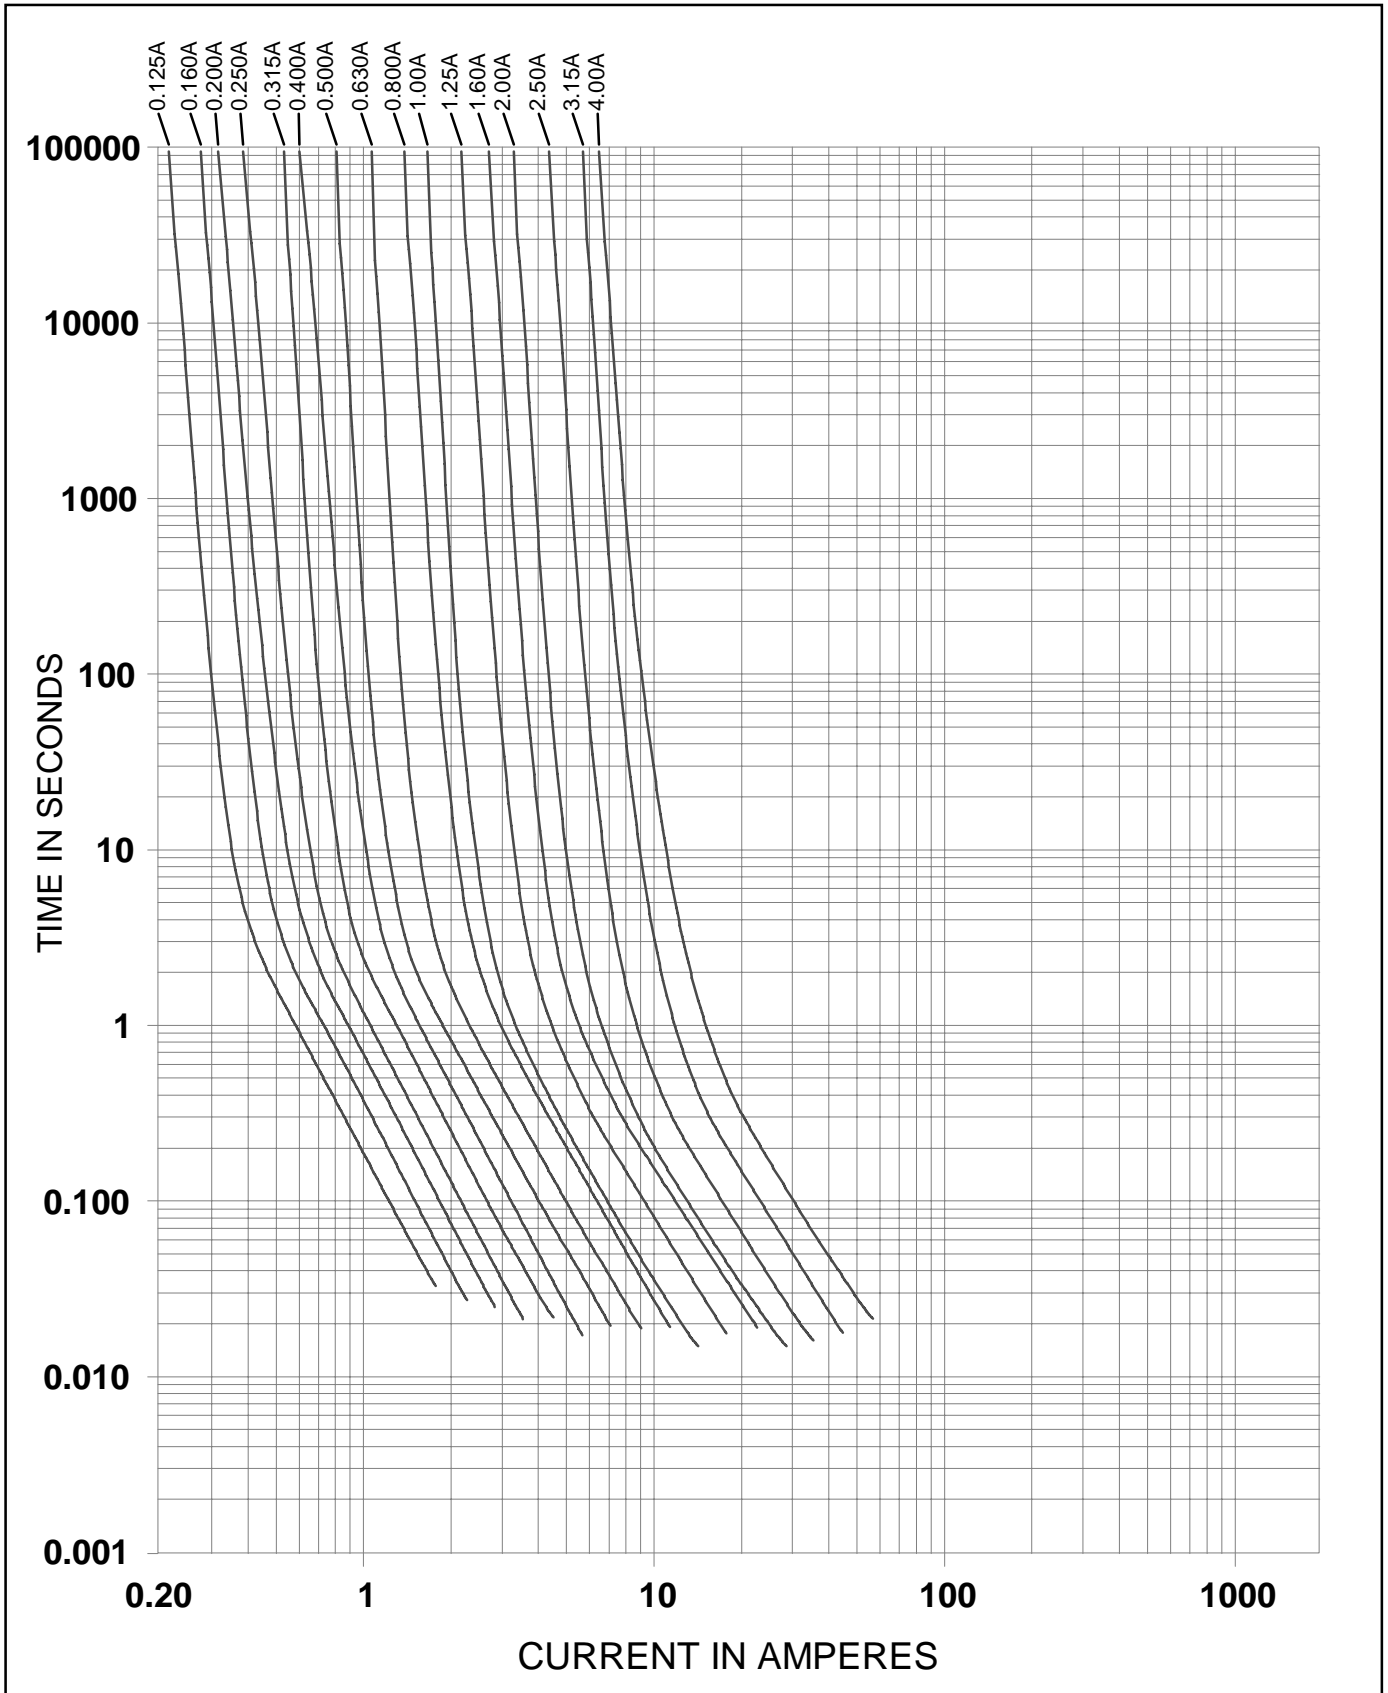

# Littelfuse®

TE5® Time Lag Fuse  
399 Series  
n. genormt

Specifications are subject to change without notice.

Note: 1.00 means the number one with two decimal places.

AKL V3.9 06.04.04