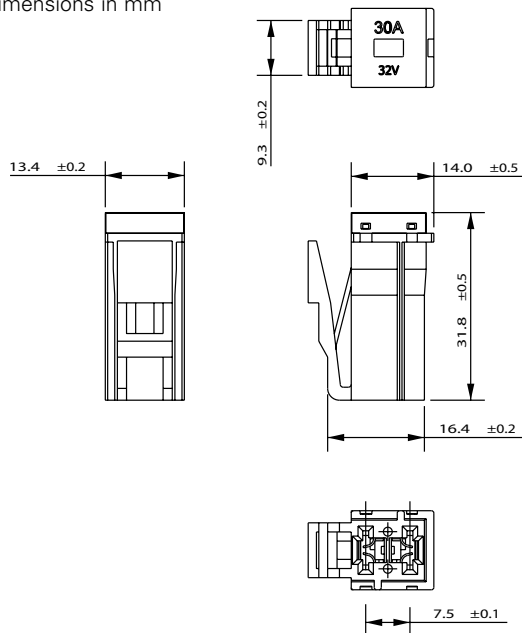

## Dimensions (25A - 30A)

Dimensions in mm

## Ordering Information

Part Number	Package Size
02935xx.H	100
02935xx.U	500
02935xx.MXJ	1000

## Dimensions (45A - 75A)

Dimensions in mm