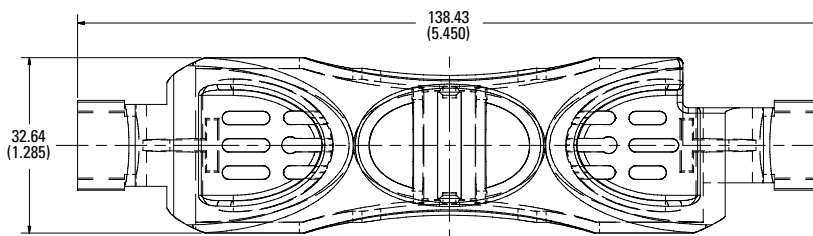

Web Resources

Downloadable CAD drawings, dimensions and other technical information, visit Littelfuse.com/fuseblocks

Ordering Information

UL CLASS	FUSE BLOCK BASE PART NUMBER*	VOLTAGE	AMPERAGE	COVER ORDERING NUMBER
Class H/R	LFH25030 / LFR25030	250	30	LFH25030FBC
Class H/R	LFH25060 / LFR25030	250	60	LFH25060FBC
Class H/R	LFH25100 / LFR25100	250	100	LFH25100FBC
Class H/R	LFH60030 / LFR60030	600	30	LFH60030FBC
Class H/R	LFH60060 / LFR60060	600	60	LFH60060FBC
Class H/R	LFH60100 / LFR60100	600	100	LFH60100FBC
Class J	LFJ60030	600	30	LFJ60030FBC
Class J	LFJ60060	600	60	LFJ60060FBC
Class J	LFJ60100	600	100	LFJ60100FBC†
Class T	LFT30030	300	30	LFT30030FBC
Class T	LFT30060	300	60	LFT30060FBC
Class T	LFT30100	300	100	LFT30100FBC
Class T	LFT60030	600	30	LFT60030FBC
Class T	LFT60060	600	60	LFT60060FBC
Class T	LFT60100	600	100	LT60100FBC
Class T	LFT60200	600	200	LT60200FBC
Class T	LFT60400	600	400	LT60400FBC
Class T	LFT60600	600	600	LT60600FBC
Class CD	LFC60060	600	60	LFC60060FBC
Class CC	L60030C	600	30	SPL001

* Part number shown excludes reference to number of poles and terminal type

† Cover is not compatible with 70-100 A JLS series fuses

LF SERIES FUSE BLOCK COVERS

Dimensions in mm (inches)

Class H/R

250 V 30 A

250 V 60 A

250 V 100 A

600 V 30 A

600 V 60 A

600 V 100 A

Also available at Littelfuse.com/fuseblocks

LF SERIES FUSE BLOCK COVERS

Dimensions in mm (inches)