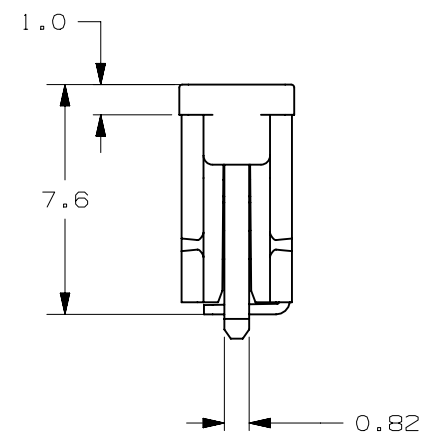

CURRENT RATE [A]	VERSIONS AND PART NUMBERS
3	0891002.NXS
5	0891005.NXS
7.5	089107.5NXS
10	0891010.NXS
15	0891015.NXS
20	0891020.NXS
25	0891025.NXS
30	0891030.NXS
35	0891035.NXS

LTR	DATE	REVISION	DRW
A	01/FEB/23	526135GCA - INITIAL RELEASE	OPL

ISOMETRIC VIEW

LP MINI 58V					
TERMINAL MATERIAL:	ZINC				
TERMINAL PLATING:	SILVER				
HOUSING MATERIAL:	PA66 (U.L. 94 FLAMMABILITY RATING - HB)				
LINEAR DIMENSIONS				ANGLES	RADII
DIM	.5 - 6	6 - 30	30 - 120	120 - 400	±0.5° ±0.2
TOL	±0.1	±0.2	±0.3	±0.5	
3RD ANGLE PROJECTION		Littelfuse®		REVISION	DRWG. NO.
		CHICAGO, USA 773-628-1000		A	WEB-0891000.NXS