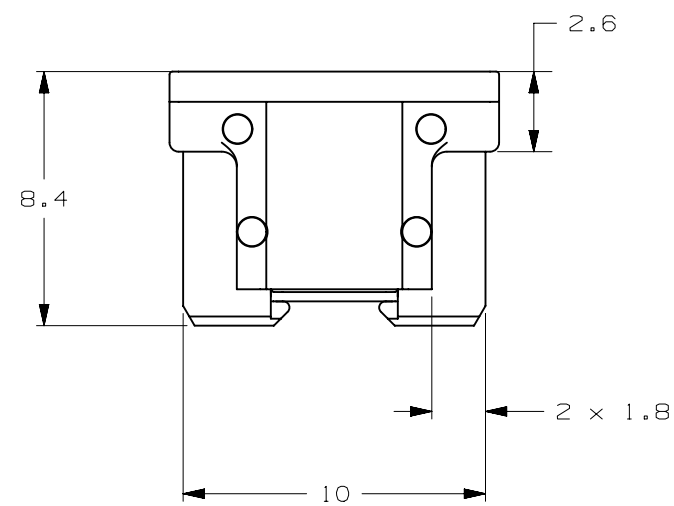

CURRENT RATE [A]	VERSIONS AND PART NUMBERS
3	0891002.NXS
5	0891005.NXS
7.5	089107.5NXS
10	0891010.NXS
15	0891015.NXS
20	0891020.NXS
25	0891025.NXS
30	0891030.NXS
35	0891035.NXS

LTR	DATE	REVISION	DRW
A	01/FEB/23	526135GCA - INITIAL RELEASE	OPL

ISOMETRIC VIEW

LP MINI 58V					
TERMINAL MATERIAL:	ZINC				
TERMINAL PLATING:	SILVER				
HOUSING MATERIAL:	PA66 (U.L. 94 FLAMMABILITY RATING - HB)				
LINEAR DIMENSIONS				ANGLES	RADII
DIM	.5 - 6	6 - 30	30 - 120	120 - 400	±0.5° ±0.2
TOL	±0.1	±0.2	±0.3	±0.5	
3RD ANGLE PROJECTION		Littelfuse®		REVISION	DRWG. NO.
		CHICAGO, USA 773-628-1000		A	WEB-0891000.NXS