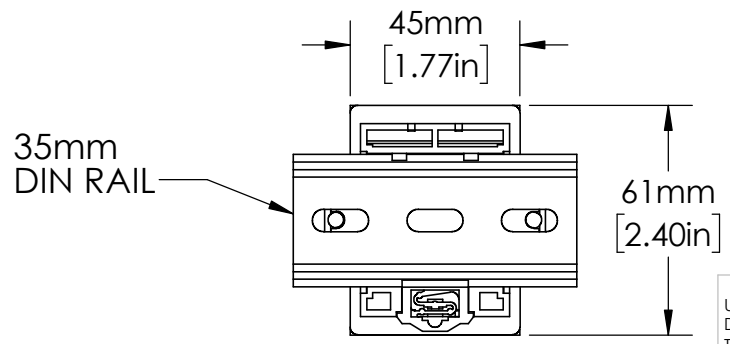

OT11PC  
RELAY SOCKET

UNLESS NOTED OTHERWISE  
DIMENSIONS ARE IN INCHES  
TOLERANCES:  
TWO PLACE DECIMAL ±0.05  
NOT DRAWN TO SCALE

MATERIAL	
NAME	DATE
DRAWN BY J.MOLER 03/17/23	

**Littelfuse<sup>®</sup>**

DESCRIPTION:  
MALFUNCTION TIME DELAY

PART NUMBER:  
TRDU SERIES

WEIGHT:

REV  
A

SHEET 1 OF 1