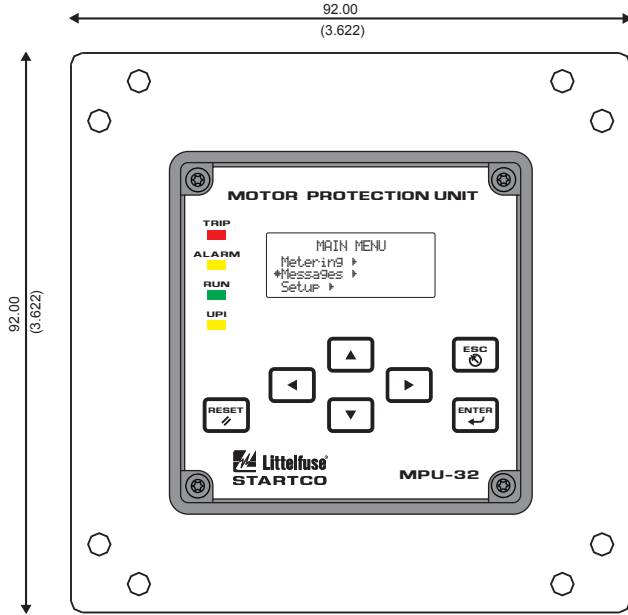

**PMA-17 SPRECHER & SCHUH CET 4 ADAPTER FOR MPU-32**

FRONT VIEW  
 CUSTOMER PANEL NOT SHOWN

CUSTOMER PANEL

CUSTOMER PANEL (NTS)