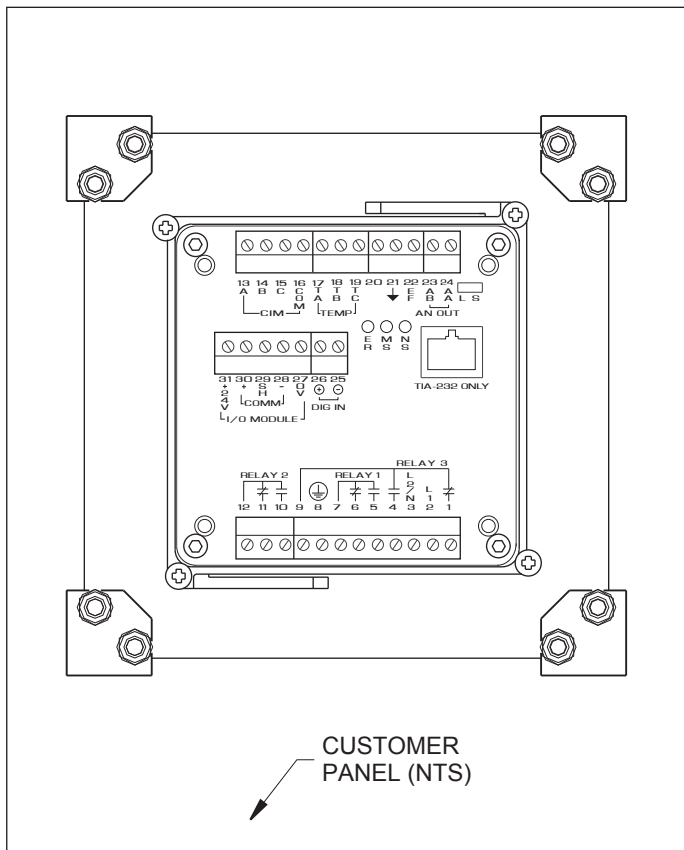

**PMA-17 SPRECHER & SCHUH CET 4 ADAPTER FOR MPU-32**

FRONT VIEW  
 CUSTOMER PANEL NOT SHOWN

CUSTOMER PANEL

CUSTOMER PANEL (NTS)