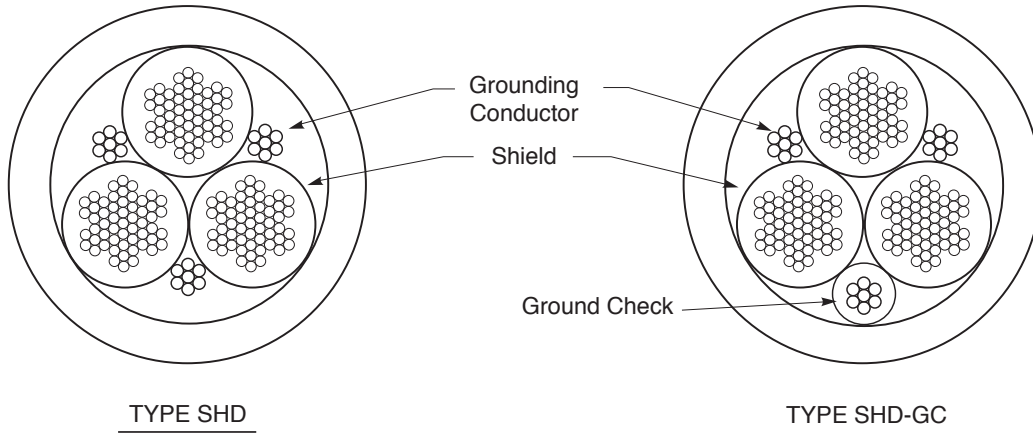

## TRAILING CABLE TYPES

TYPE G

TYPE G-GC

TYPE G-BGC

TYPE SHC-GC

## TRAILING CABLE TYPES

Three-Conductor Round Cable With a Central Grounding Conductor for Underground Coal Mining Applications, Up to 5 kV