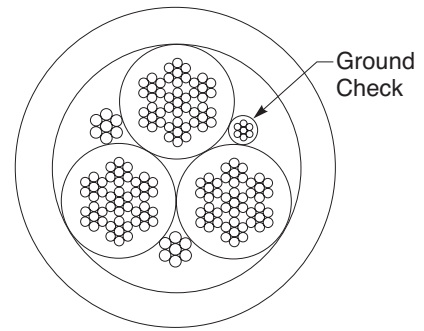

## TRAILING CABLE TYPES

TYPE G

TYPE G-GC

TYPE G-BGC

TYPE SHC-GC

## TRAILING CABLE TYPES

Three-Conductor Round Cable With a Central Grounding Conductor for Underground Coal Mining Applications, Up to 5 kV