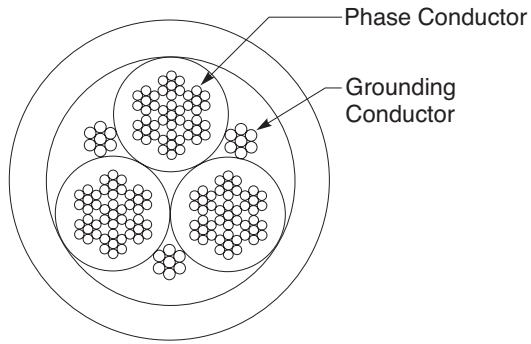

## TRAILING CABLE TYPES

TYPE G

TYPE G-GC

TYPE G-BGC

TYPE SHC-GC

## TRAILING CABLE TYPES

Three-Conductor Round Cable With a Central Grounding Conductor for Underground Coal Mining Applications, Up to 5 kV