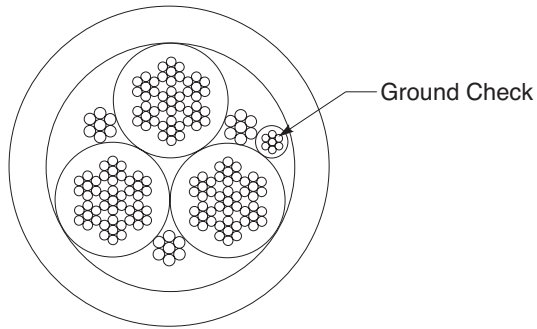

## TRAILING CABLE TYPES

TYPE G

TYPE G-GC

TYPE G-BGC

TYPE SHC-GC

## TRAILING CABLE TYPES

Three-Conductor Round Cable With a Central Grounding Conductor for Underground Coal Mining Applications, Up to 5 kV