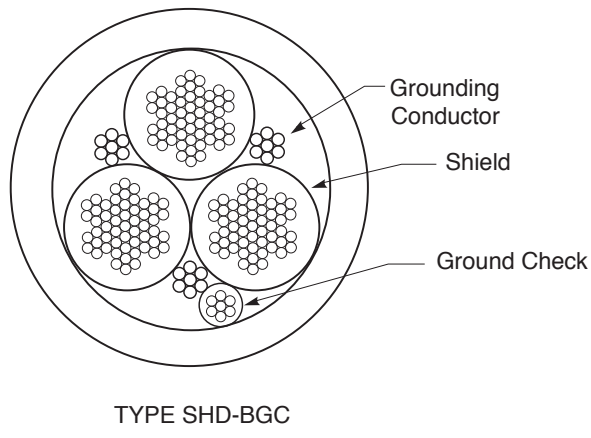

## TRAILING CABLE TYPES

TYPE G

TYPE G-GC

TYPE G-BGC

TYPE SHC-GC

## TRAILING CABLE TYPES

Three-Conductor Round Cable With a Central Grounding Conductor for Underground Coal Mining Applications, Up to 5 kV