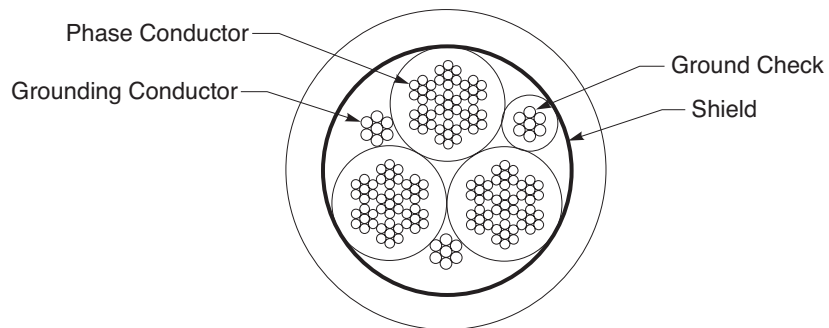

## TRAILING CABLE TYPES

TYPE G

TYPE G-GC

TYPE G-BGC

TYPE SHC-GC

## TRAILING CABLE TYPES

Three-Conductor Round Cable With a Central Grounding Conductor for Underground Coal Mining Applications, Up to 5 kV