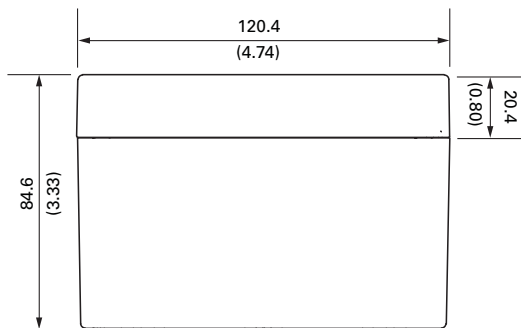

ENCLOSURE - TOP VIEW
(COVER REMOVED)

COVER - INSIDE VIEW

ENCLOSURE - TOP VIEW

MOUNTING DETAIL

ENCLOSURE - SIDE VIEW

NOTES:

1. DIMENSIONS IN MILLIMETRES (INCHES).
2. MOUNTING SCREWS: M6 OR 0.25-20.