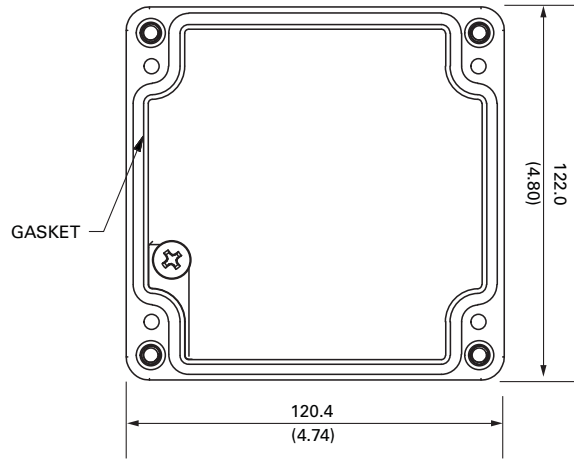

ENCLOSURE - TOP VIEW
(COVER REMOVED)

COVER - INSIDE VIEW

ENCLOSURE - TOP VIEW

MOUNTING DETAIL

ENCLOSURE - SIDE VIEW

NOTES:

1. DIMENSIONS IN MILLIMETRES (INCHES).
2. MOUNTING SCREWS: M6 OR 0.25-20.