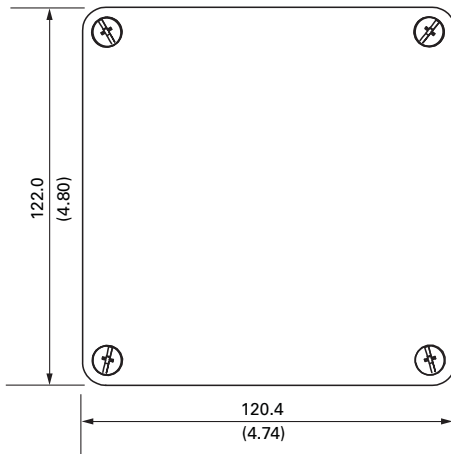

ENCLOSURE - TOP VIEW
(COVER REMOVED)

COVER - INSIDE VIEW

ENCLOSURE - TOP VIEW

MOUNTING DETAIL

ENCLOSURE - SIDE VIEW

NOTES:

1. DIMENSIONS IN MILLIMETRES (INCHES).
2. MOUNTING SCREWS: M6 OR 0.25-20.