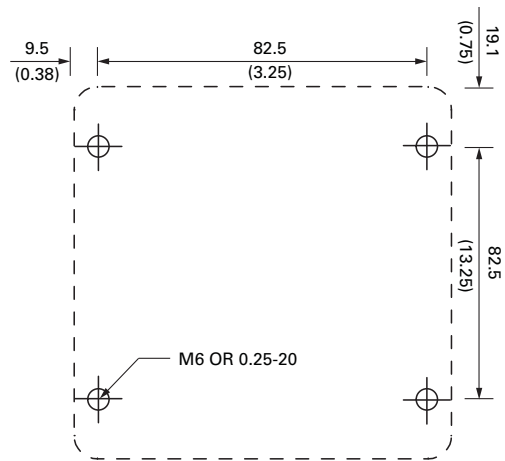

ENCLOSURE - TOP VIEW
(COVER REMOVED)

COVER - INSIDE VIEW

ENCLOSURE - TOP VIEW

MOUNTING DETAIL

ENCLOSURE - SIDE VIEW

NOTES:

1. DIMENSIONS IN MILLIMETRES (INCHES).
2. MOUNTING SCREWS: M6 OR 0.25-20.