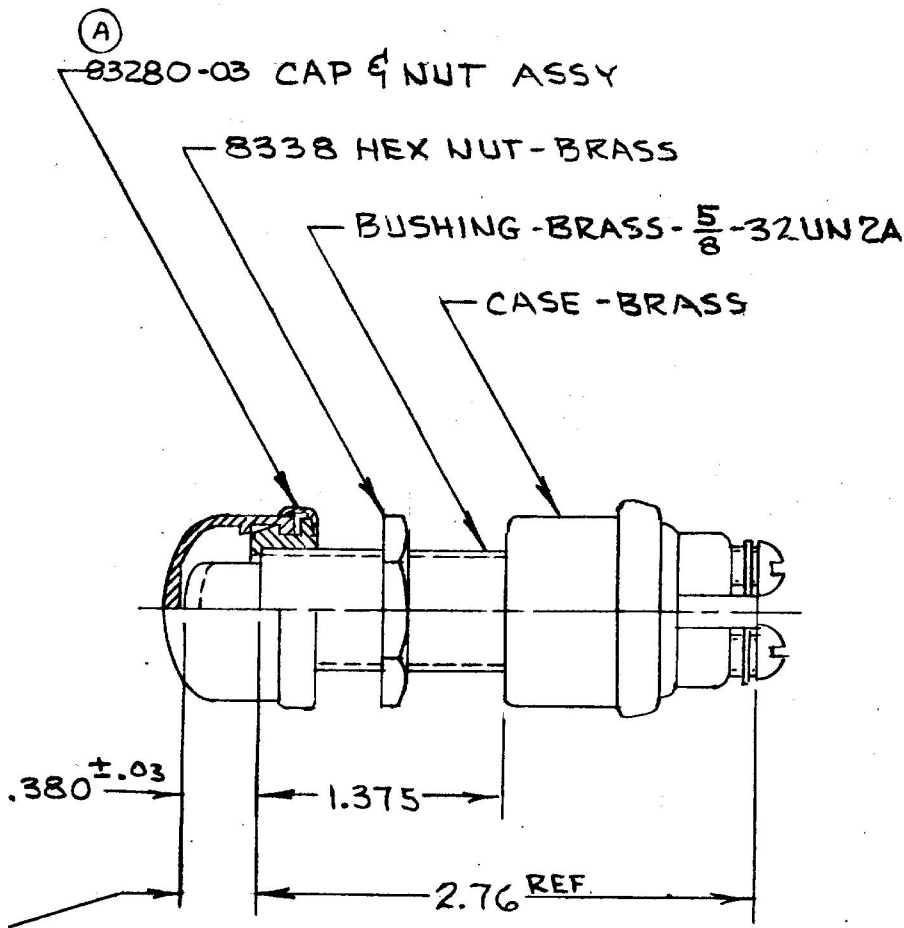

COLE-HERSEE CO.

MFM

M626-02

CONTACTS NORMALLY OPEN.  
CLOSE WITH PLUNGER DEPRESSED  
.060-.120 & THRU REMAINDER  
OF TRAVEL.

CURRENT RATINGS	
35 AMPS	12V. DC
20 AMPS	24V DC

DO NOT SCALE

PEEBODY GALLION

LET	WAS	DATE	BY	LET	WAS	DATE	BY	MATERIAL	DRAWN	CHECKED	APPR'D	SCALE	USED ON	DATE DRAWN
									RJF	CB			M626 w/ 83280 CAP	3-1-71
				B	ECN 23741	5-19-88	JK		<b>COLE-HERSEE COMPANY</b> BOSTON, MASS. 02127, U.S.A.					DATE BLUEPRINT
			A	83280	20662	8-2-79	JV	FINISH						
			T	RELEASE		8-25-71	JF	TOLERANCE UNLESS SPECIFIED 2 DECIMAL + .010 3 DECIMAL + .005 ANGULAR + 2°	NAME <b>STARTER SW.</b>					PART NO. <b>M626-02</b>