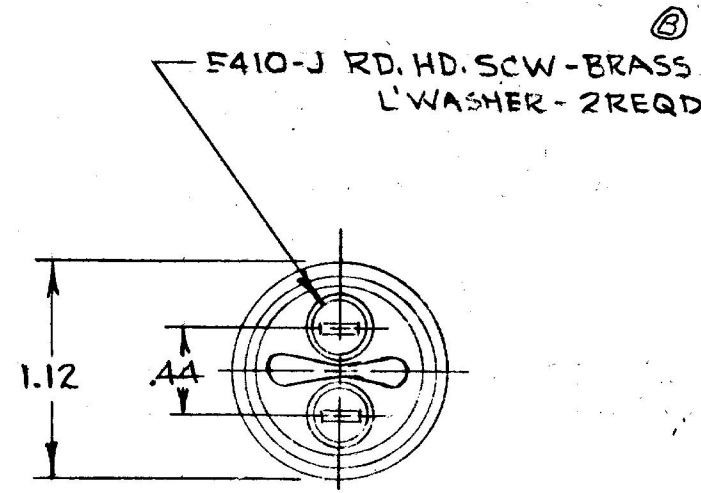

COLE-HERSEE CO.

MFM

M626-02

CONTACTS NORMALLY OPEN.  
CLOSE WITH PLUNGER DEPRESSED  
.060-.120 & THRU REMAINDER  
OF TRAVEL.

CURRENT RATINGS	
35 AMPS	12V. DC
20 AMPS	24V DC

DO NOT SCALE

PEEBODY GALLION

LET	WAS	DATE	BY	LET	WAS	DATE	BY	MATERIAL	DRAWN	CHECKED	APPR'D	SCALE	USED ON	DATE DRAWN
									RJF	CB			M626 w/ 83280 CAP	3-1-71
				B	ECN 23741	5-19-88	JK		<b>COLE-HERSEE COMPANY</b> BOSTON, MASS. 02127, U.S.A.					DATE BLUEPRINT
			A	83280	20662	8-2-79	JV	FINISH						
			T	RELEASE		8-25-71	JF	TOLERANCE UNLESS SPECIFIED 2 DECIMAL + .010 3 DECIMAL + .005 ANGULAR + 2°	NAME <b>STARTER SW.</b>					PART NO. <b>M626-02</b>