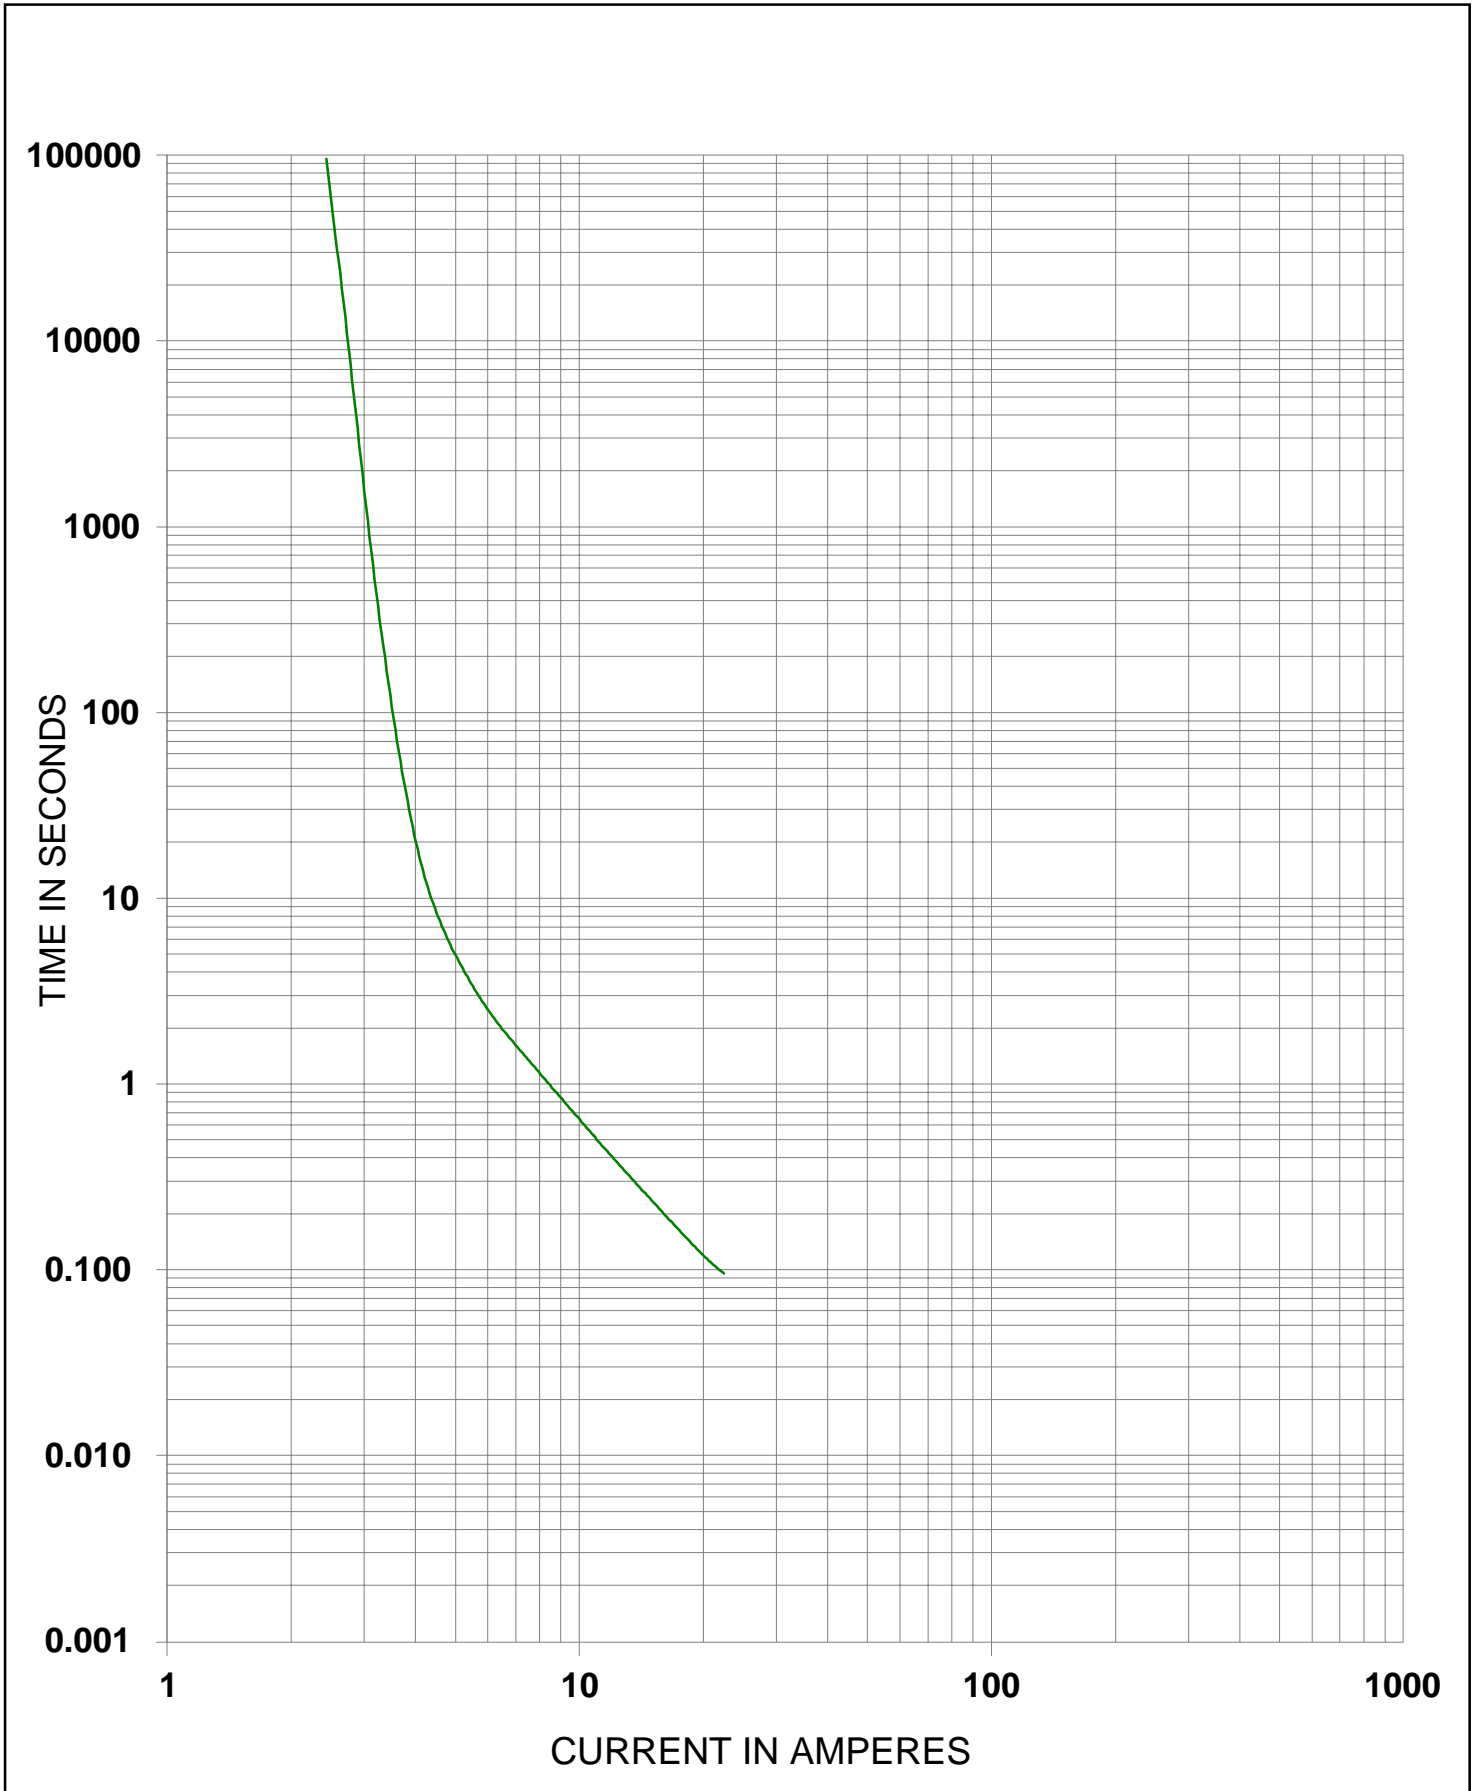

# Littelfuse<sup>®</sup>

TE5<sup>®</sup> Time Lag Fuse  
950 1.60A  
n. genormt

Specifications are subject to change without notice.