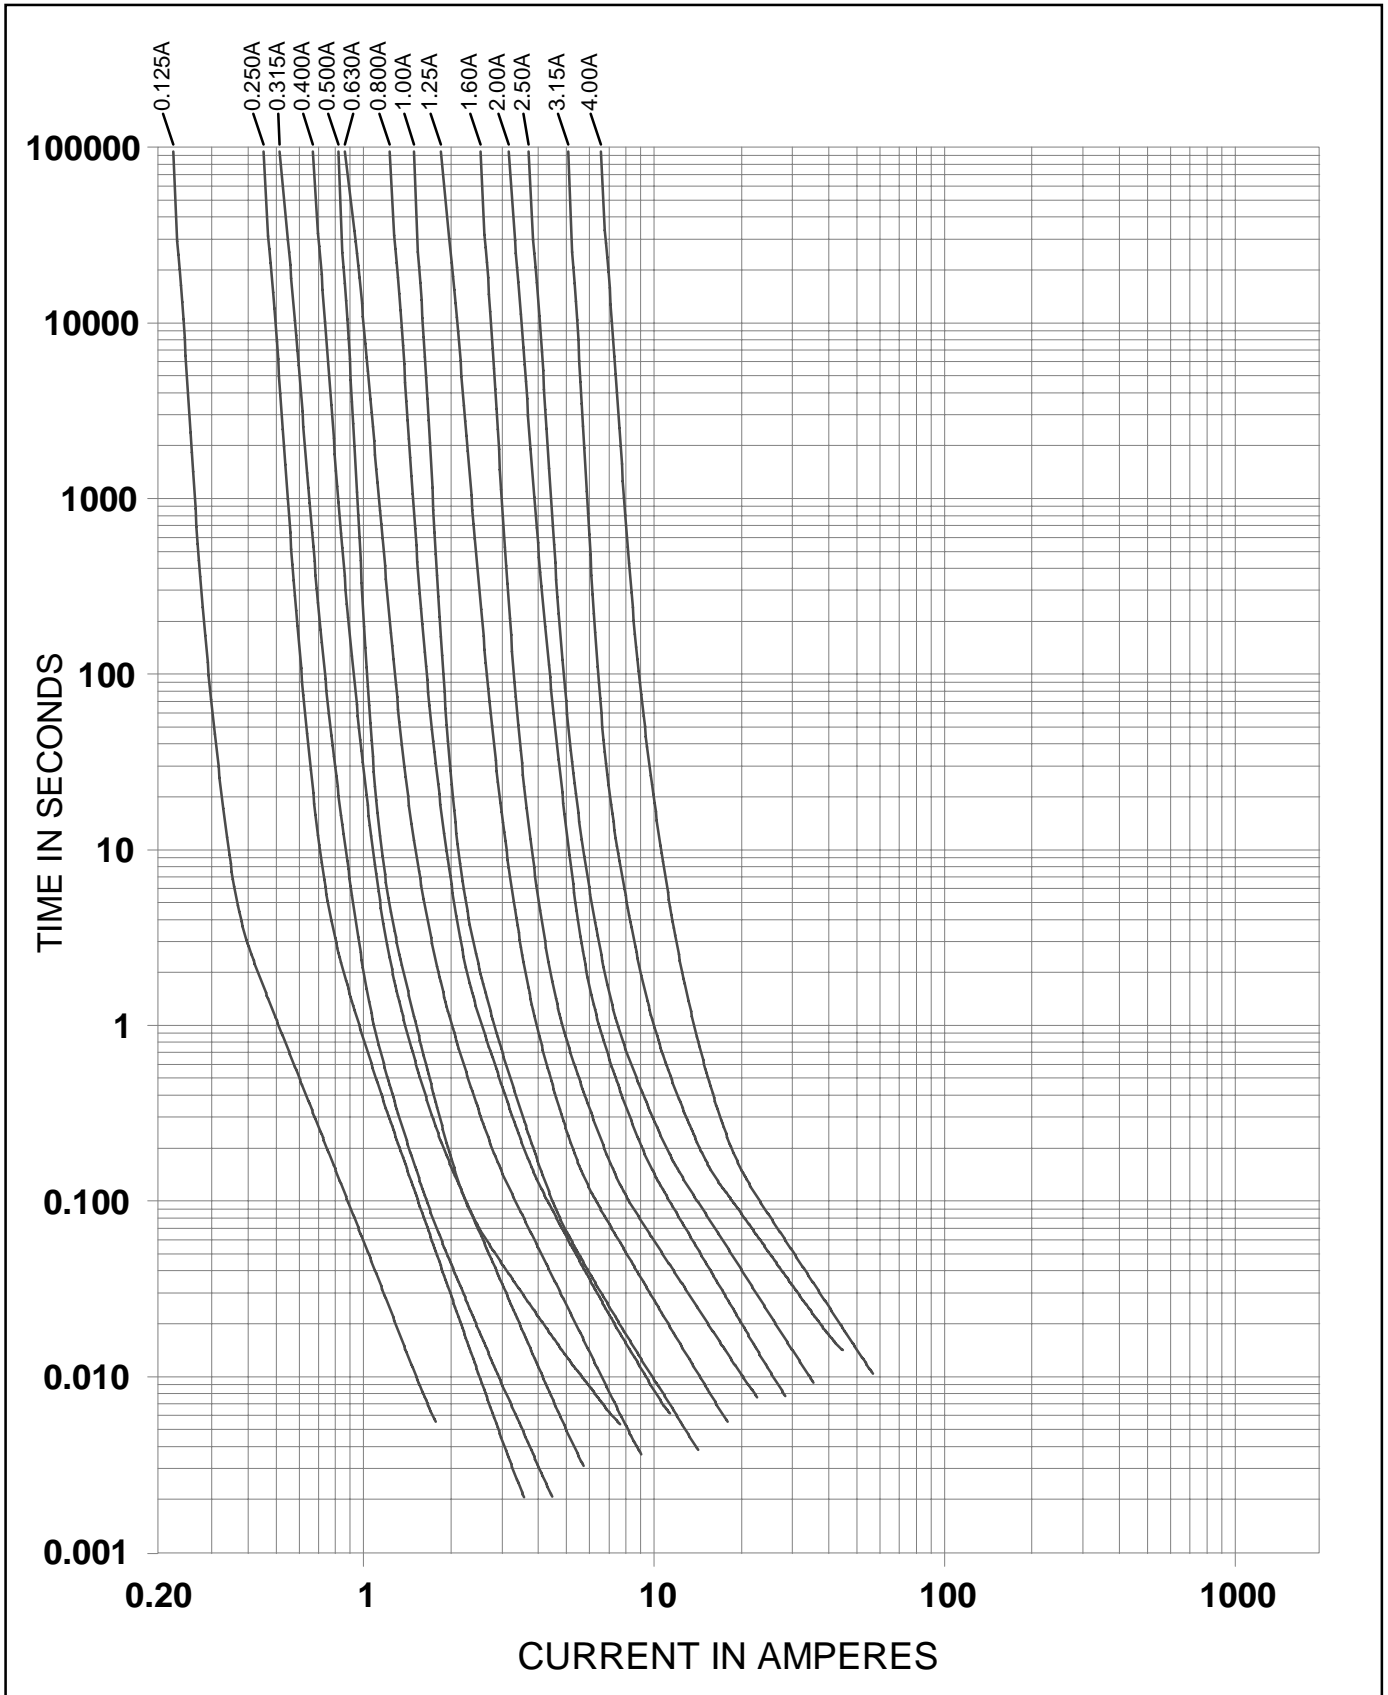

# Littelfuse®

MP Time Lag Fuse  
398 Series  
n. genormt

Specifications are subject to change without notice.