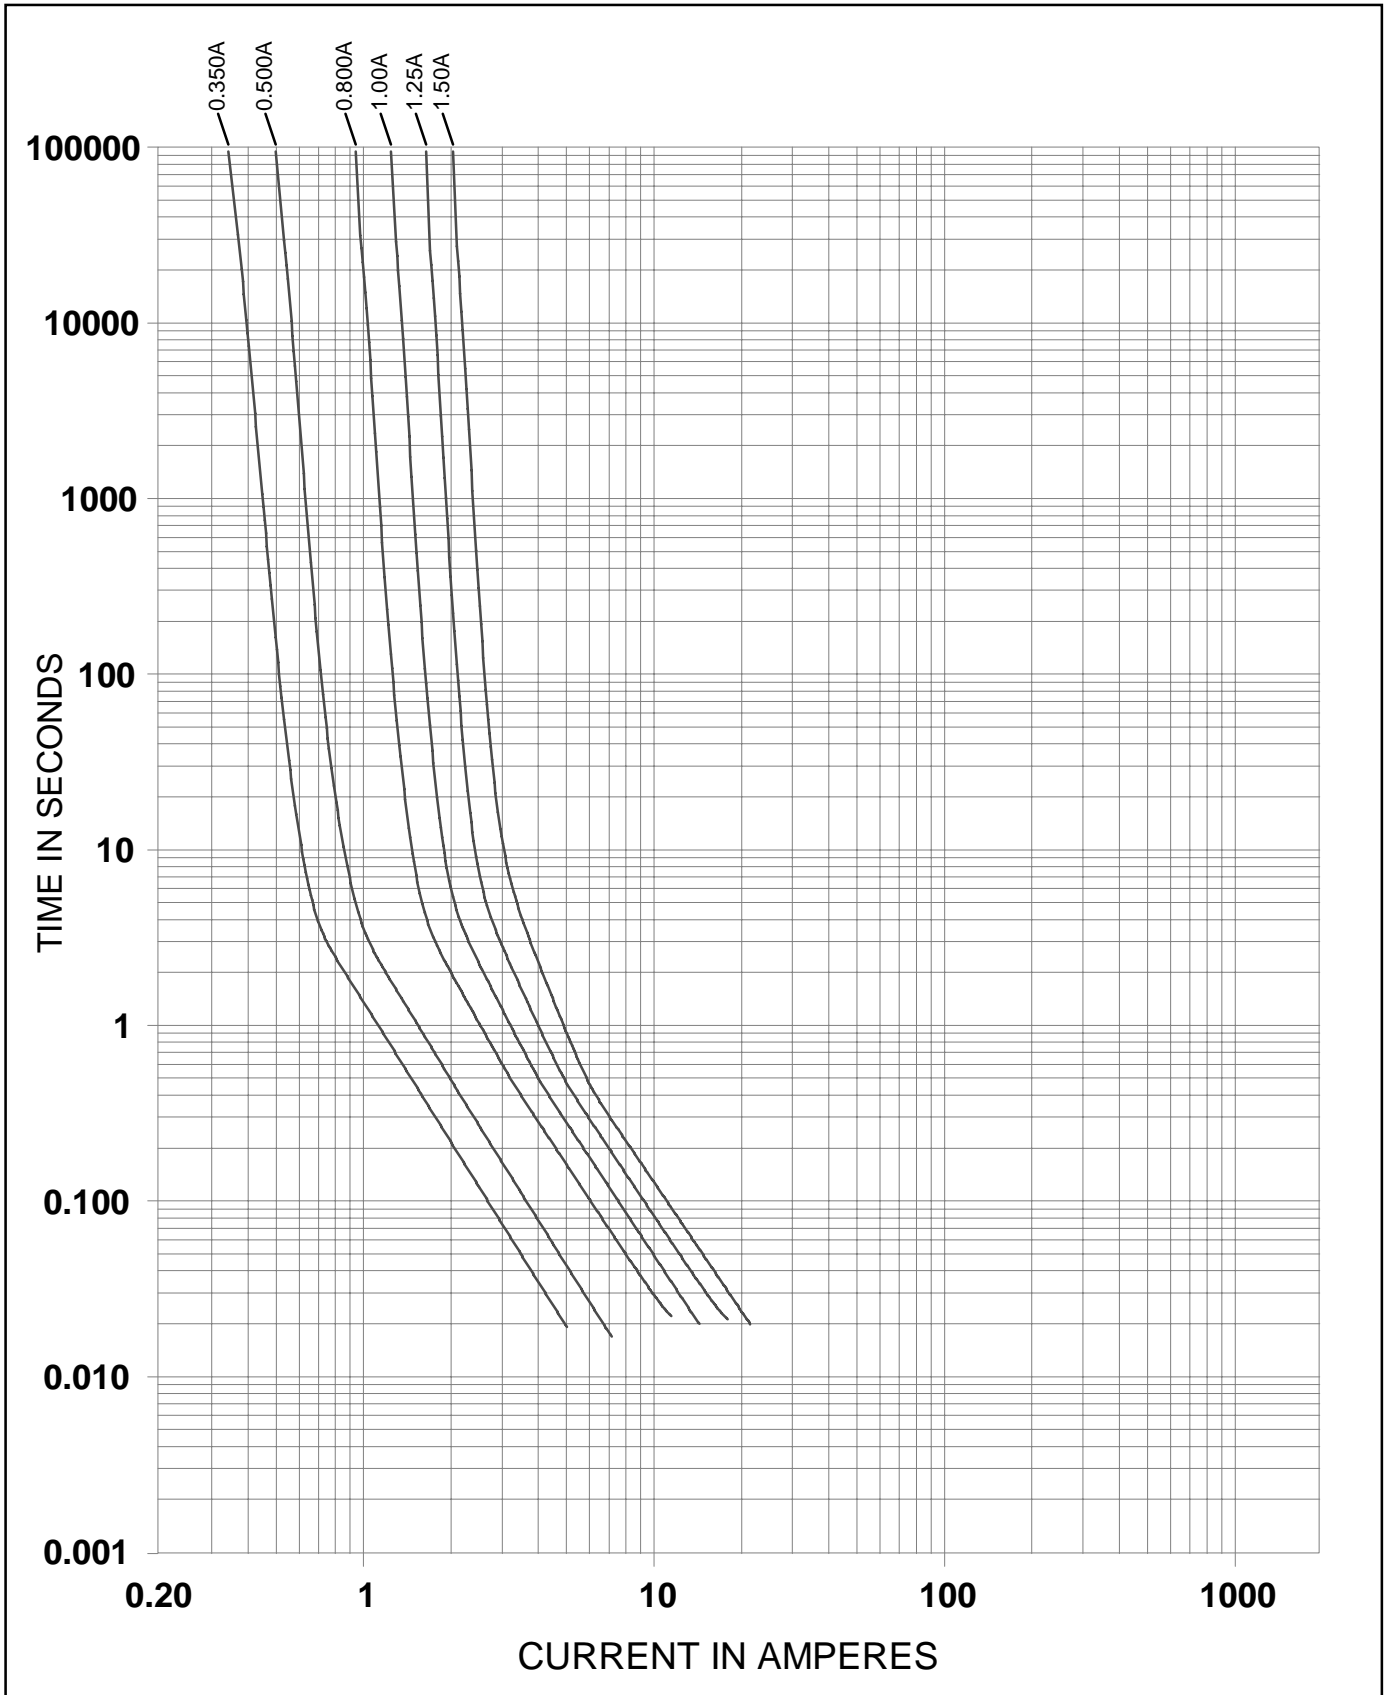

# Littelfuse®

TE5® Time Lag Fuse  
397 Series  
UL248 subminiature

Specifications are subject to change without notice.

Note: 1.00 means the number one with two decimal places.

AKL V3.9 06.04.04