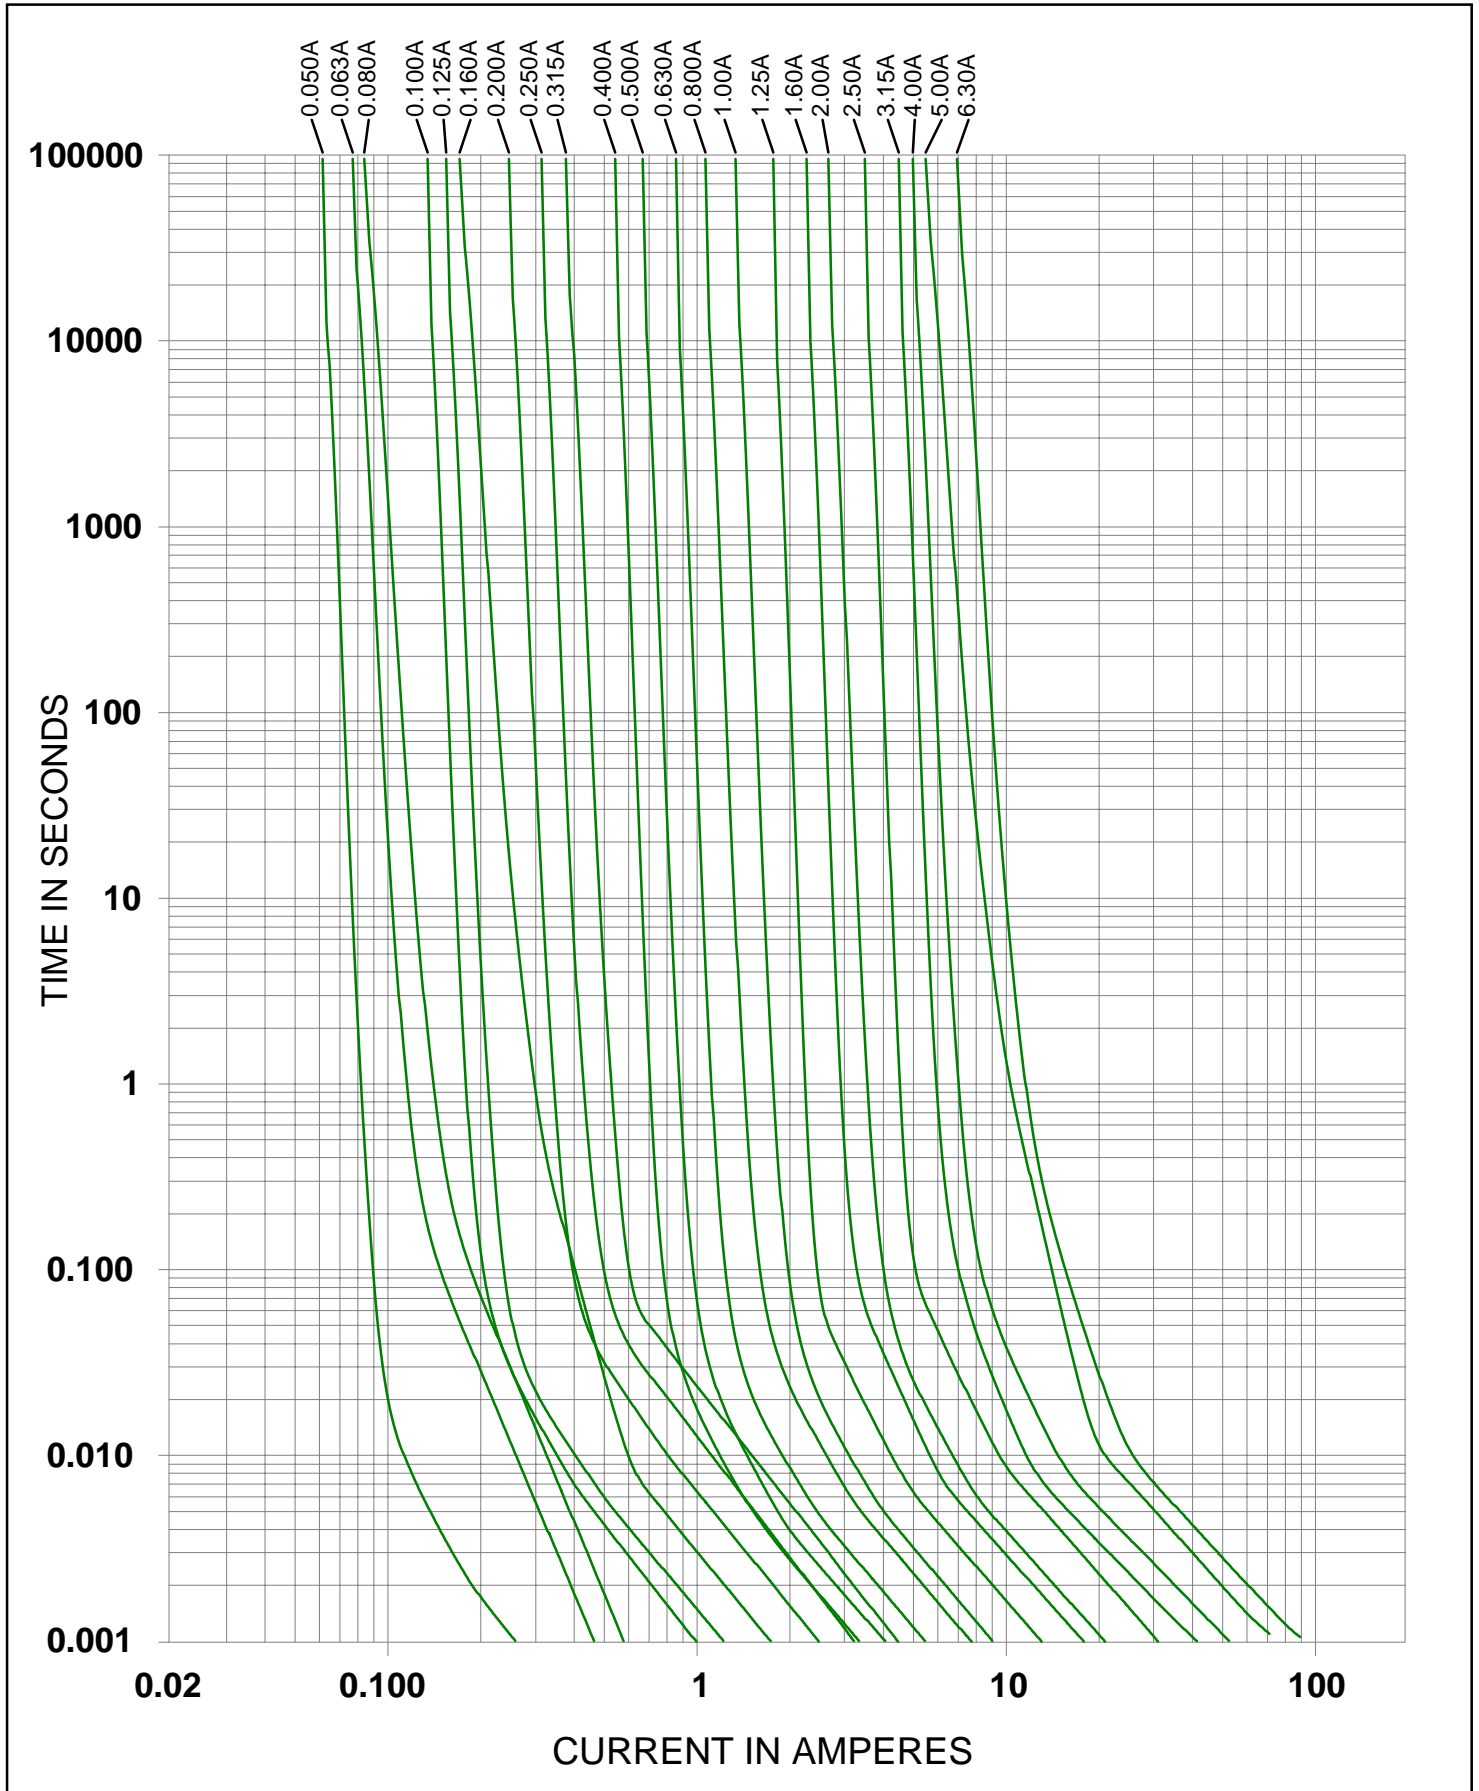

Littelfuse®

TE5® Fast-Acting Fuse
395 Series
UL248 subminiature

Specifications are subject to change without notice.