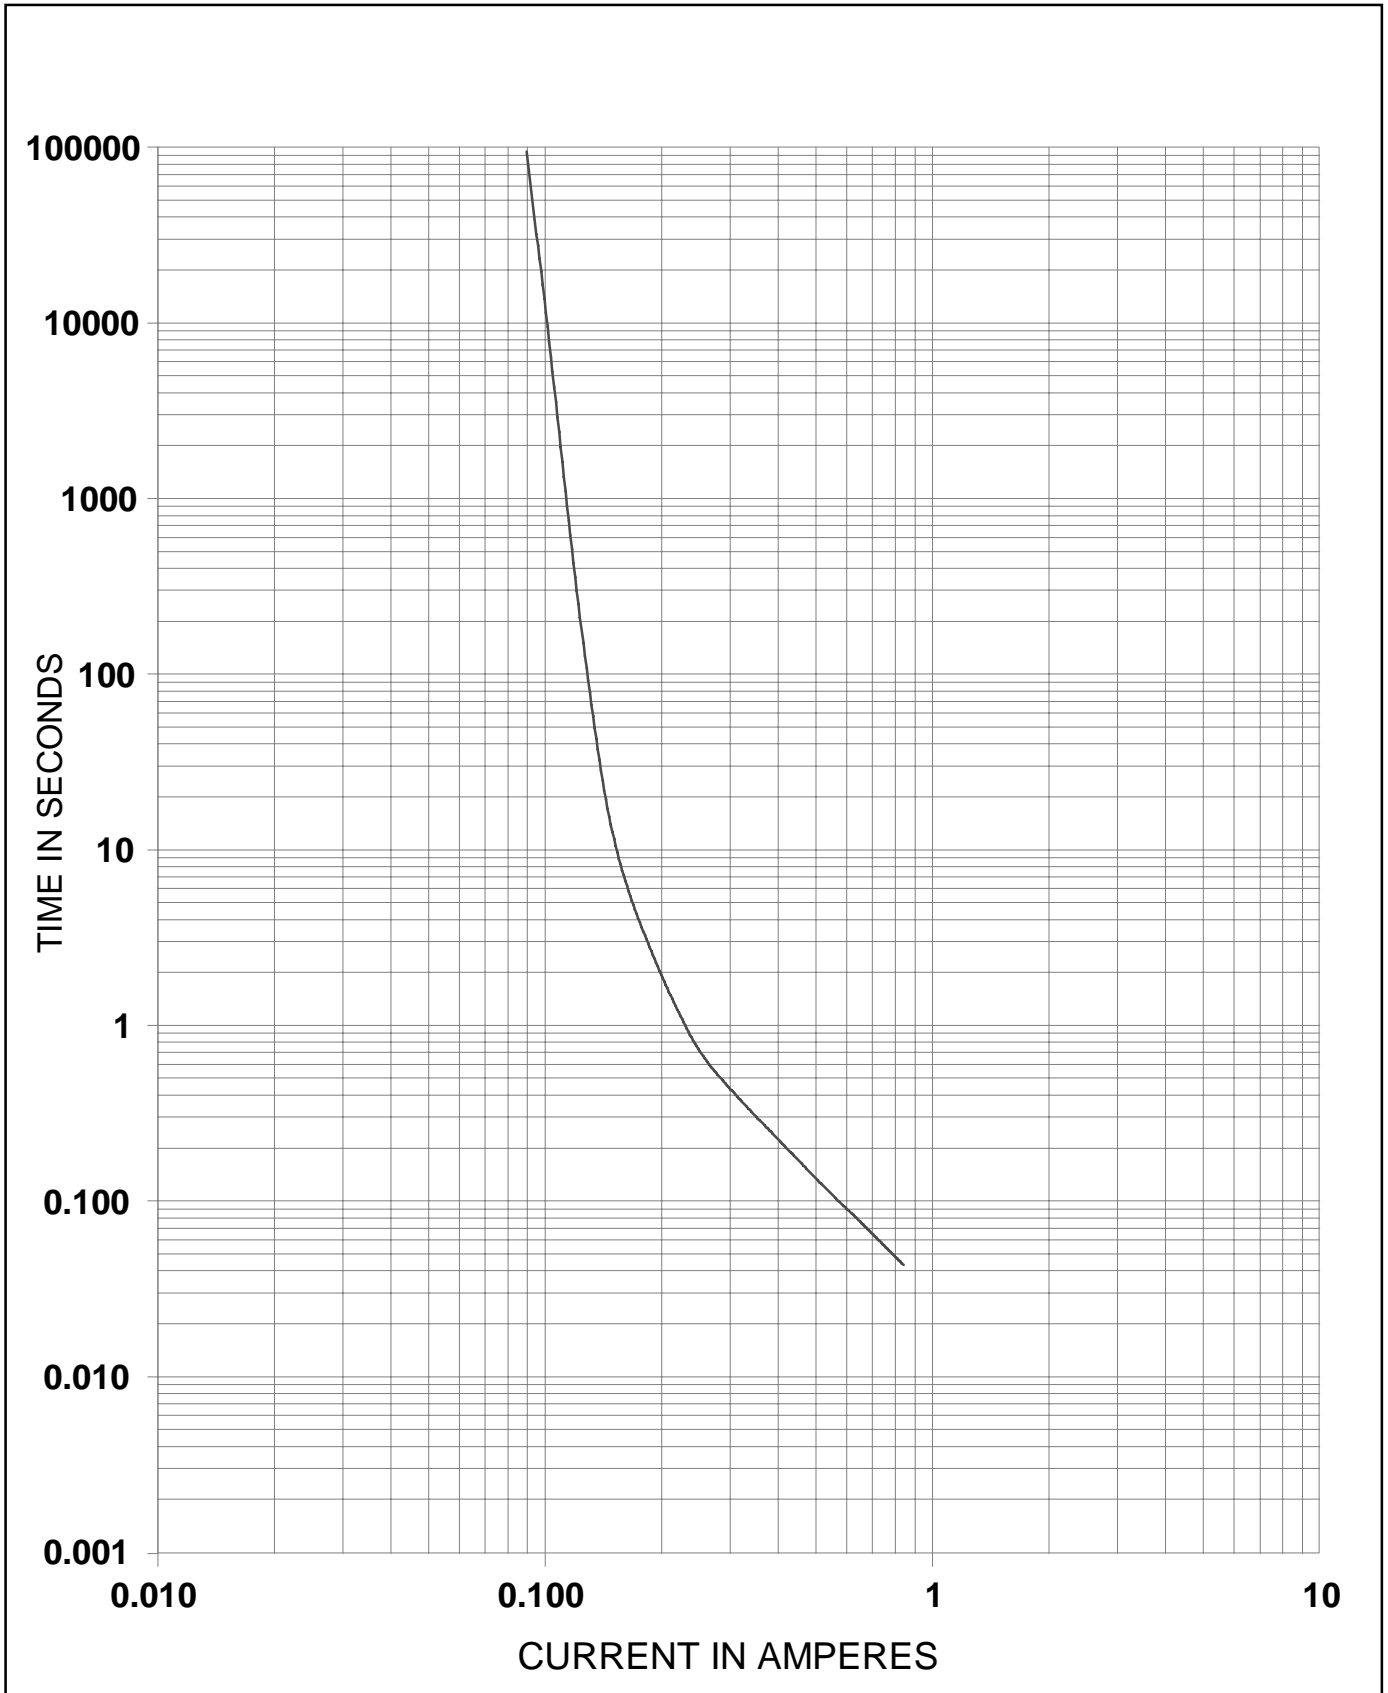

Littelfuse[®]

TE5[®] Time Lag Fuse

389 60mA

n. genormt

Specifications are subject to change without notice.