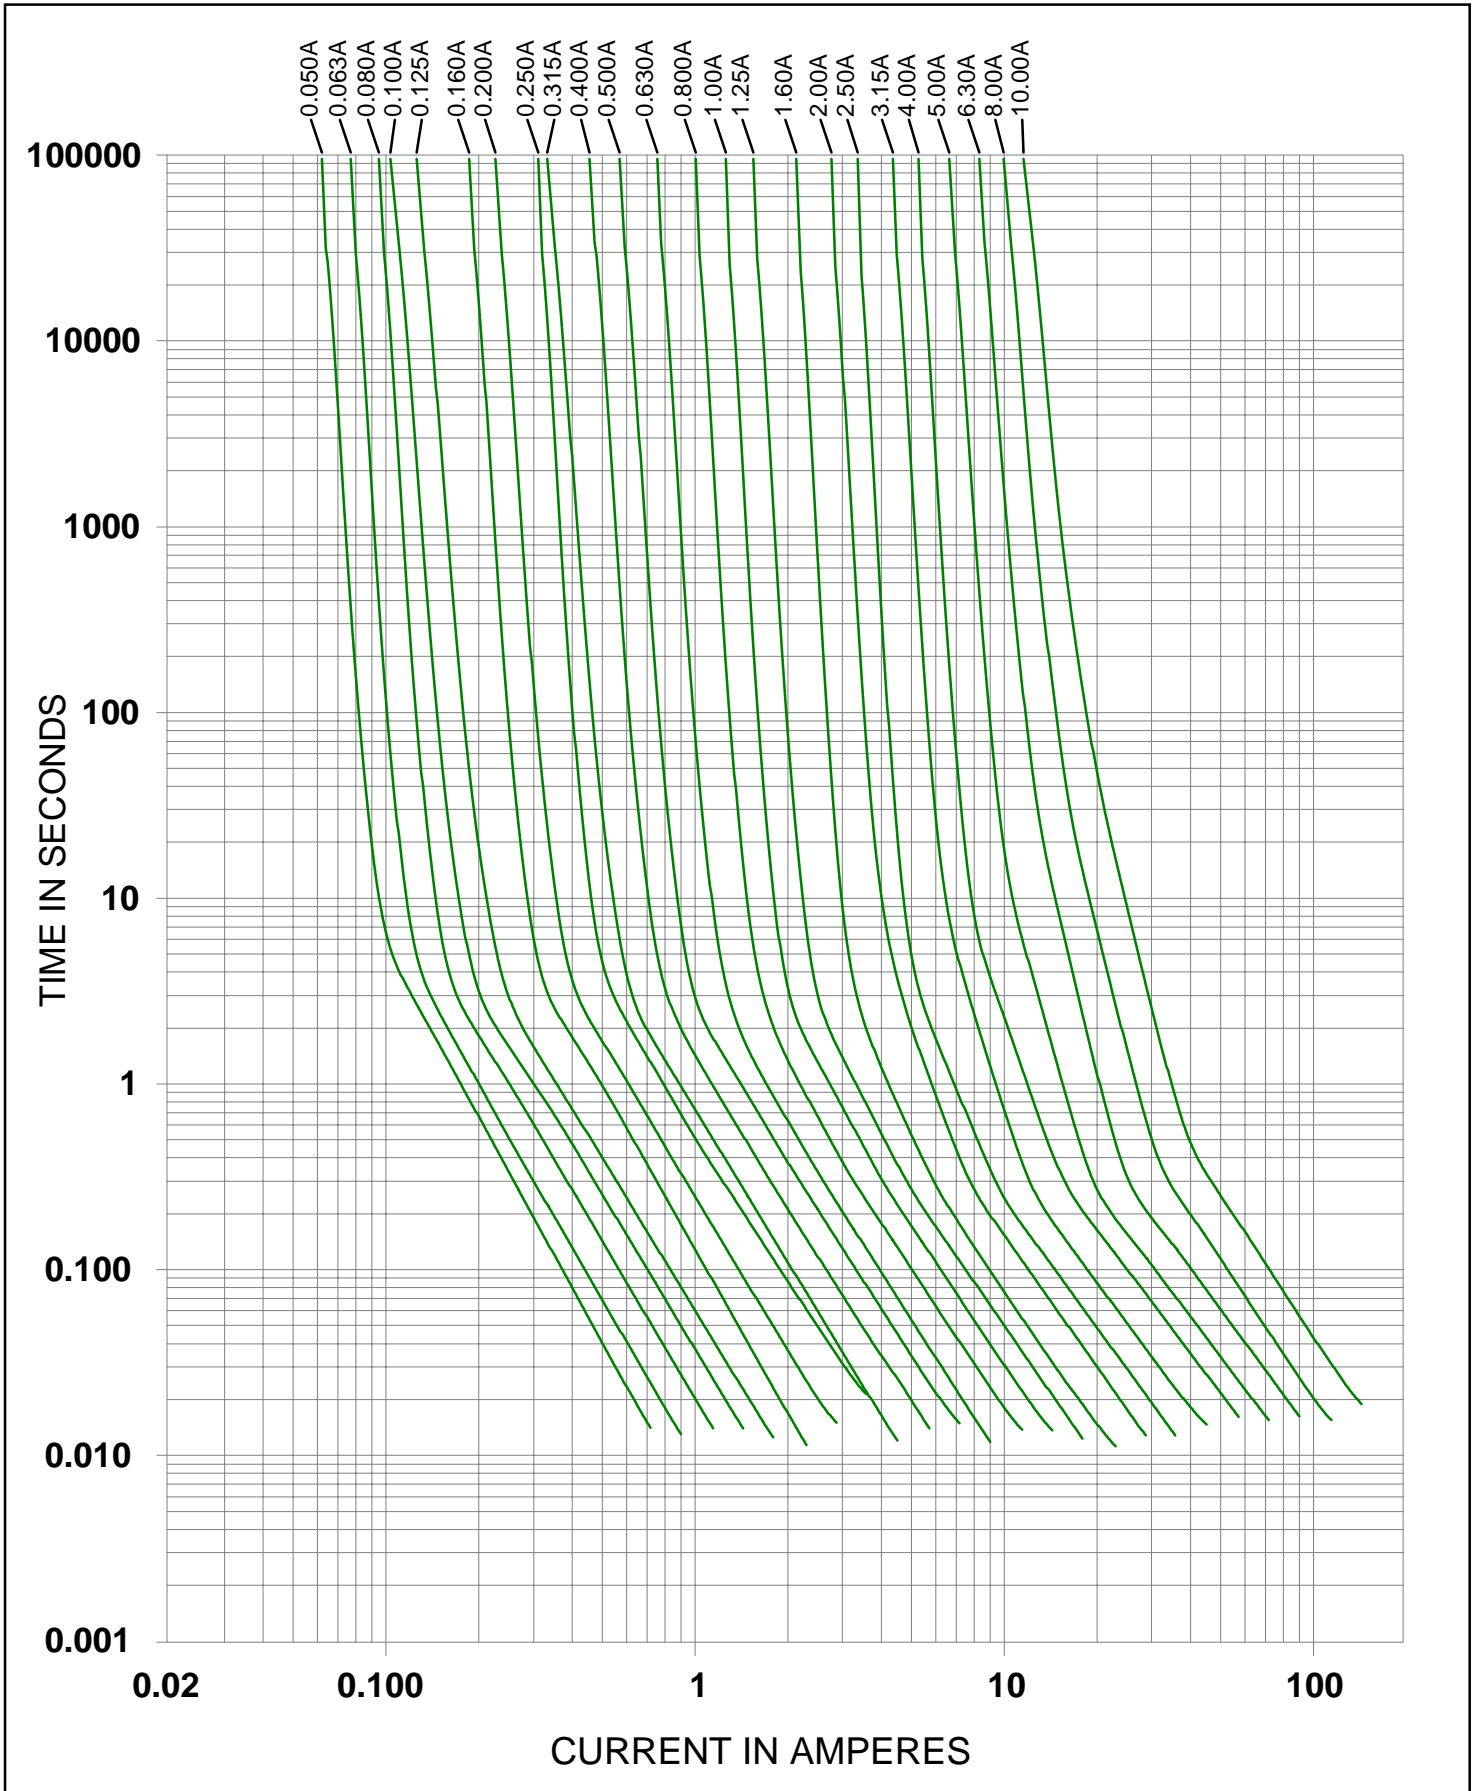

Littelfuse[®]

TR5[®] Time Lag Fuse
374 Series
UL248 subminiature

Specifications are subject to change without notice.