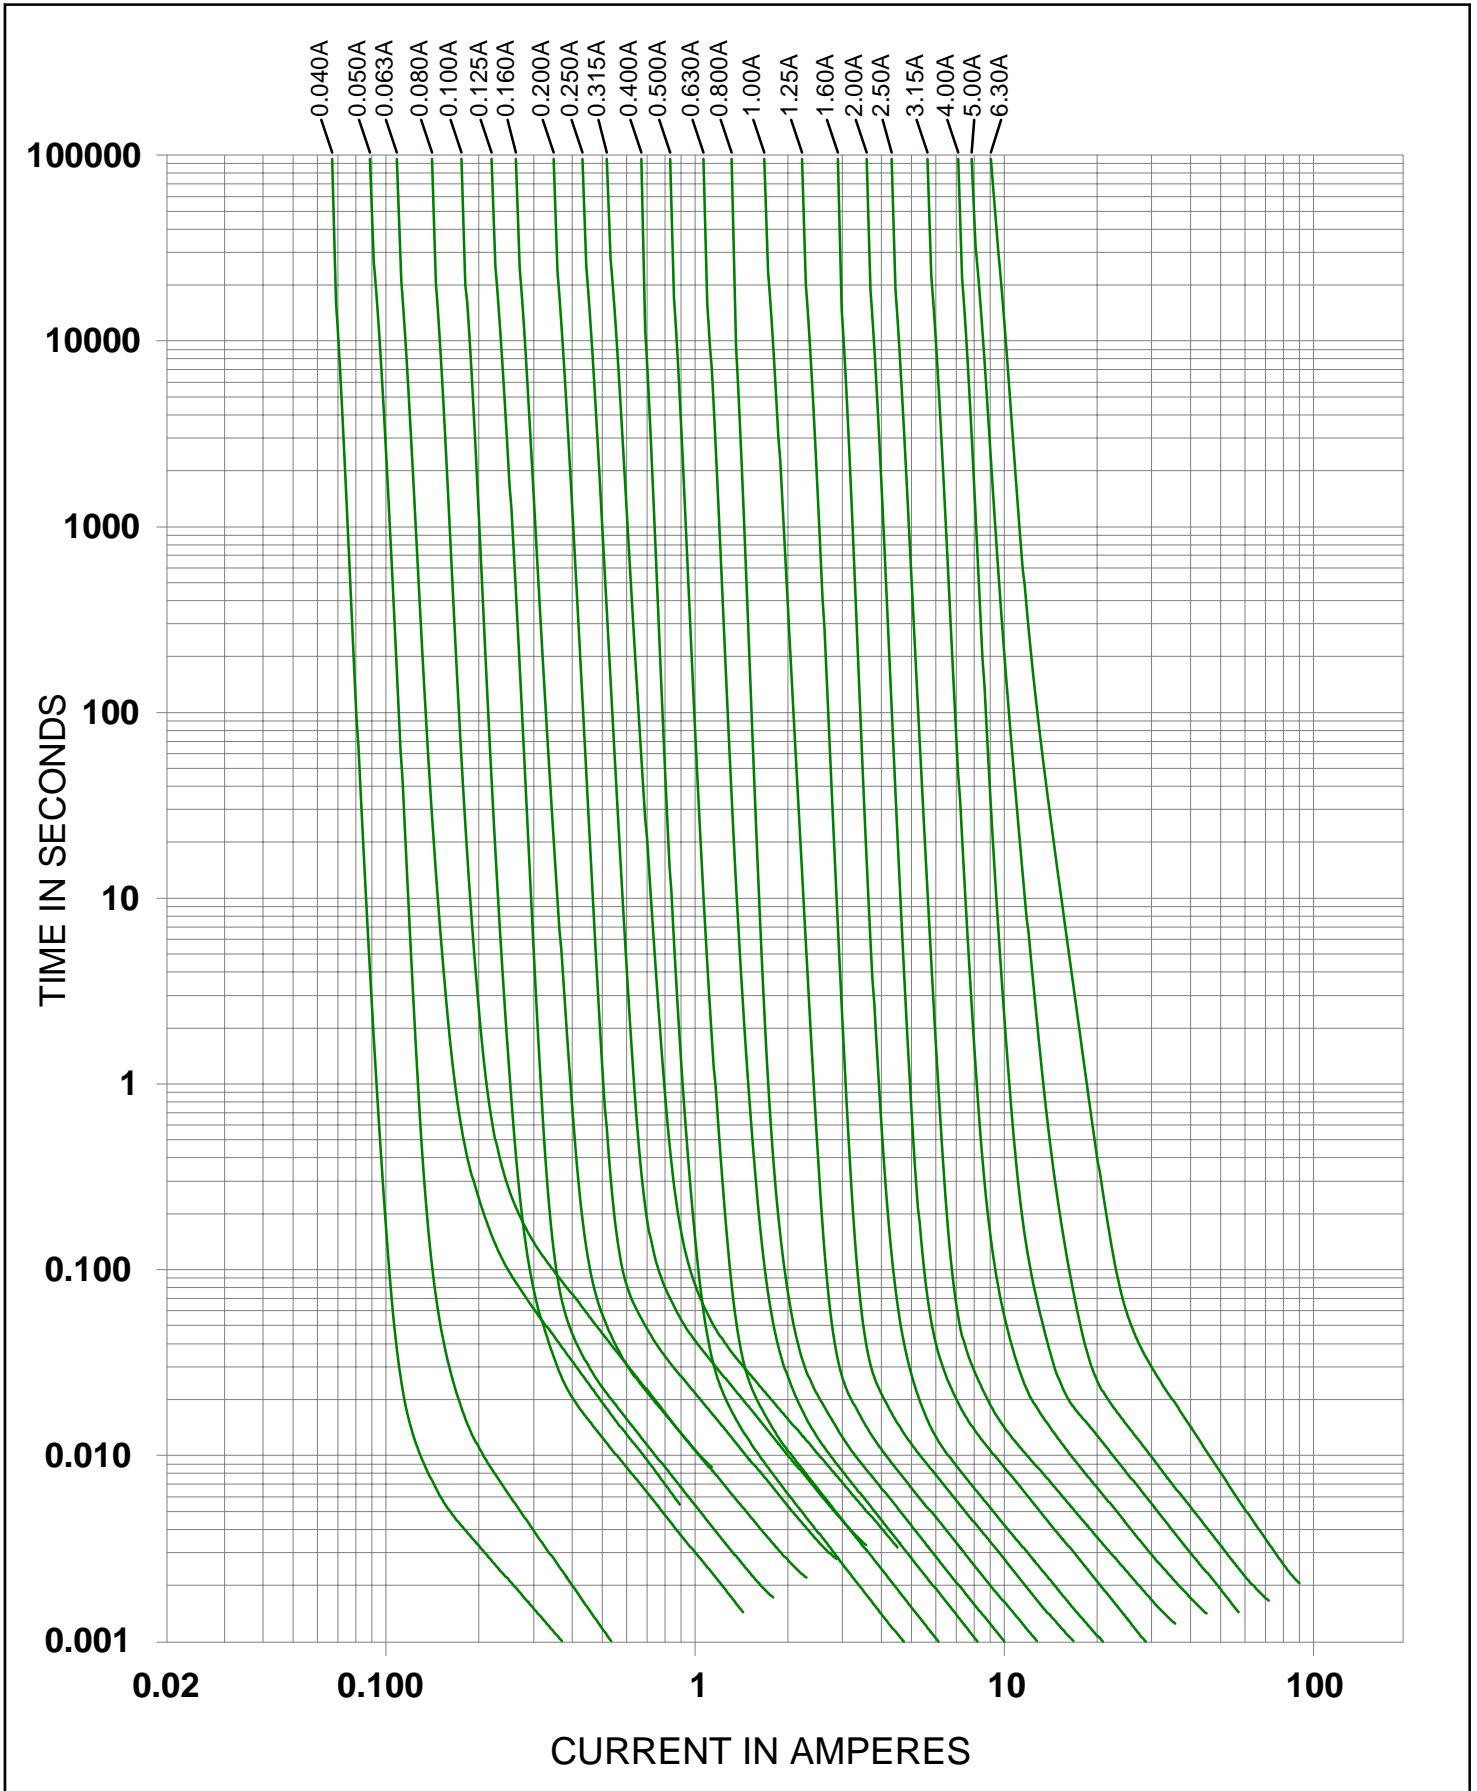

# Littelfuse®

TR5® Fast-Acting Fuse  
370 Series  
IEC127-3/3

Specifications are subject to change without notice.