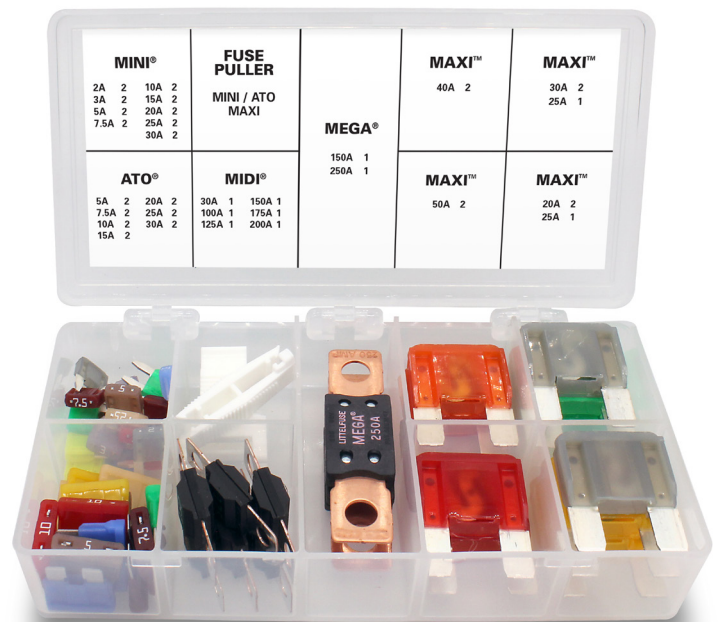

# COMMERCIAL & FLEET VEHICLE EMERGENCY FUSE KIT

The Federal Motor Carrier Safety Regulations (FMCSR), specify minimum standards for commercial vehicle components such as lighting, electrical equipment, brakes, and windows. FMCSR, Title 49 CFR Part 393.95, Subpart H specifies **all power units in commercial service must carry safety equipment such as spare fuses.**

Littelfuse® offers a complete Commercial & Fleet Vehicle Emergency Fuse Kit providing compliance and protection on the road. This convenient kit contains the proper amperage fuses for all vehicle types along with blade fuse pullers. For more information on these regulations, visit:

[www.ntea.com/NTEA/Industry/RegulatoryRequirements](http://www.ntea.com/NTEA/Industry/RegulatoryRequirements)

Commercial & Fleet Vehicle  
Emergency Fuse Kit Contents:  
Part No: 00941003Z

- (2) ATO 5A
- (2) ATO 7.5A
- (2) ATO 10A
- (2) ATO 15A
- (2) ATO 20A
- (2) ATO 25A
- (2) ATO 30A
- (2) MINI 2A
- (2) MINI 3A
- (2) MINI 5A
- (2) MINI 7.5A
- (2) MINI 10A
- (2) MINI 15A
- (2) MINI 20A
- (2) MINI 25A
- (2) MINI 30A
- (1) MIDI 30A
- (1) MIDI 100A
- (1) MIDI 125A
- (1) MIDI 150A
- (1) MIDI 175A
- (1) MIDI 200A
- (1) MEGA 150A
- (1) MEGA 250A
- (2) MAXI 20A
- (2) MAXI 25A
- (2) MAXI 30A
- (2) MAXI 40A
- (2) MAXI 50A
- (1) ATO/MINI Puller
- (1) MAXI Puller

## OTHER EMERGENCY KITS AVAILABLE FROM LITTELFUSE®

MINI®  
Emergency Fuse Kit  
Part No: 00940363ZP

Motorcycle Glass  
Emergency Fuse Kit  
Part No: 00940365ZP

Motorcycle ATO®  
Emergency Fuse Kit  
Part No: 00940366ZP