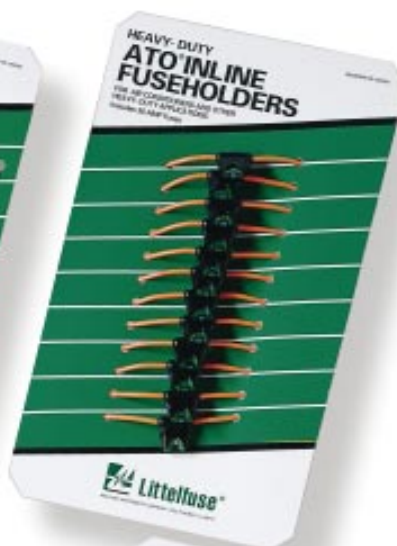

ATO® Heavy Duty In-Line Fuseholder Display

Contains 12 Heavy Duty In-line Fuseholders (Part # FHA 30) for ATO® fuses up to 30 amps. Each holder has two 4" leads of 12 gauge orange wire. 30 amp ATO Fuse included.

US and Canadian Part No. 094303