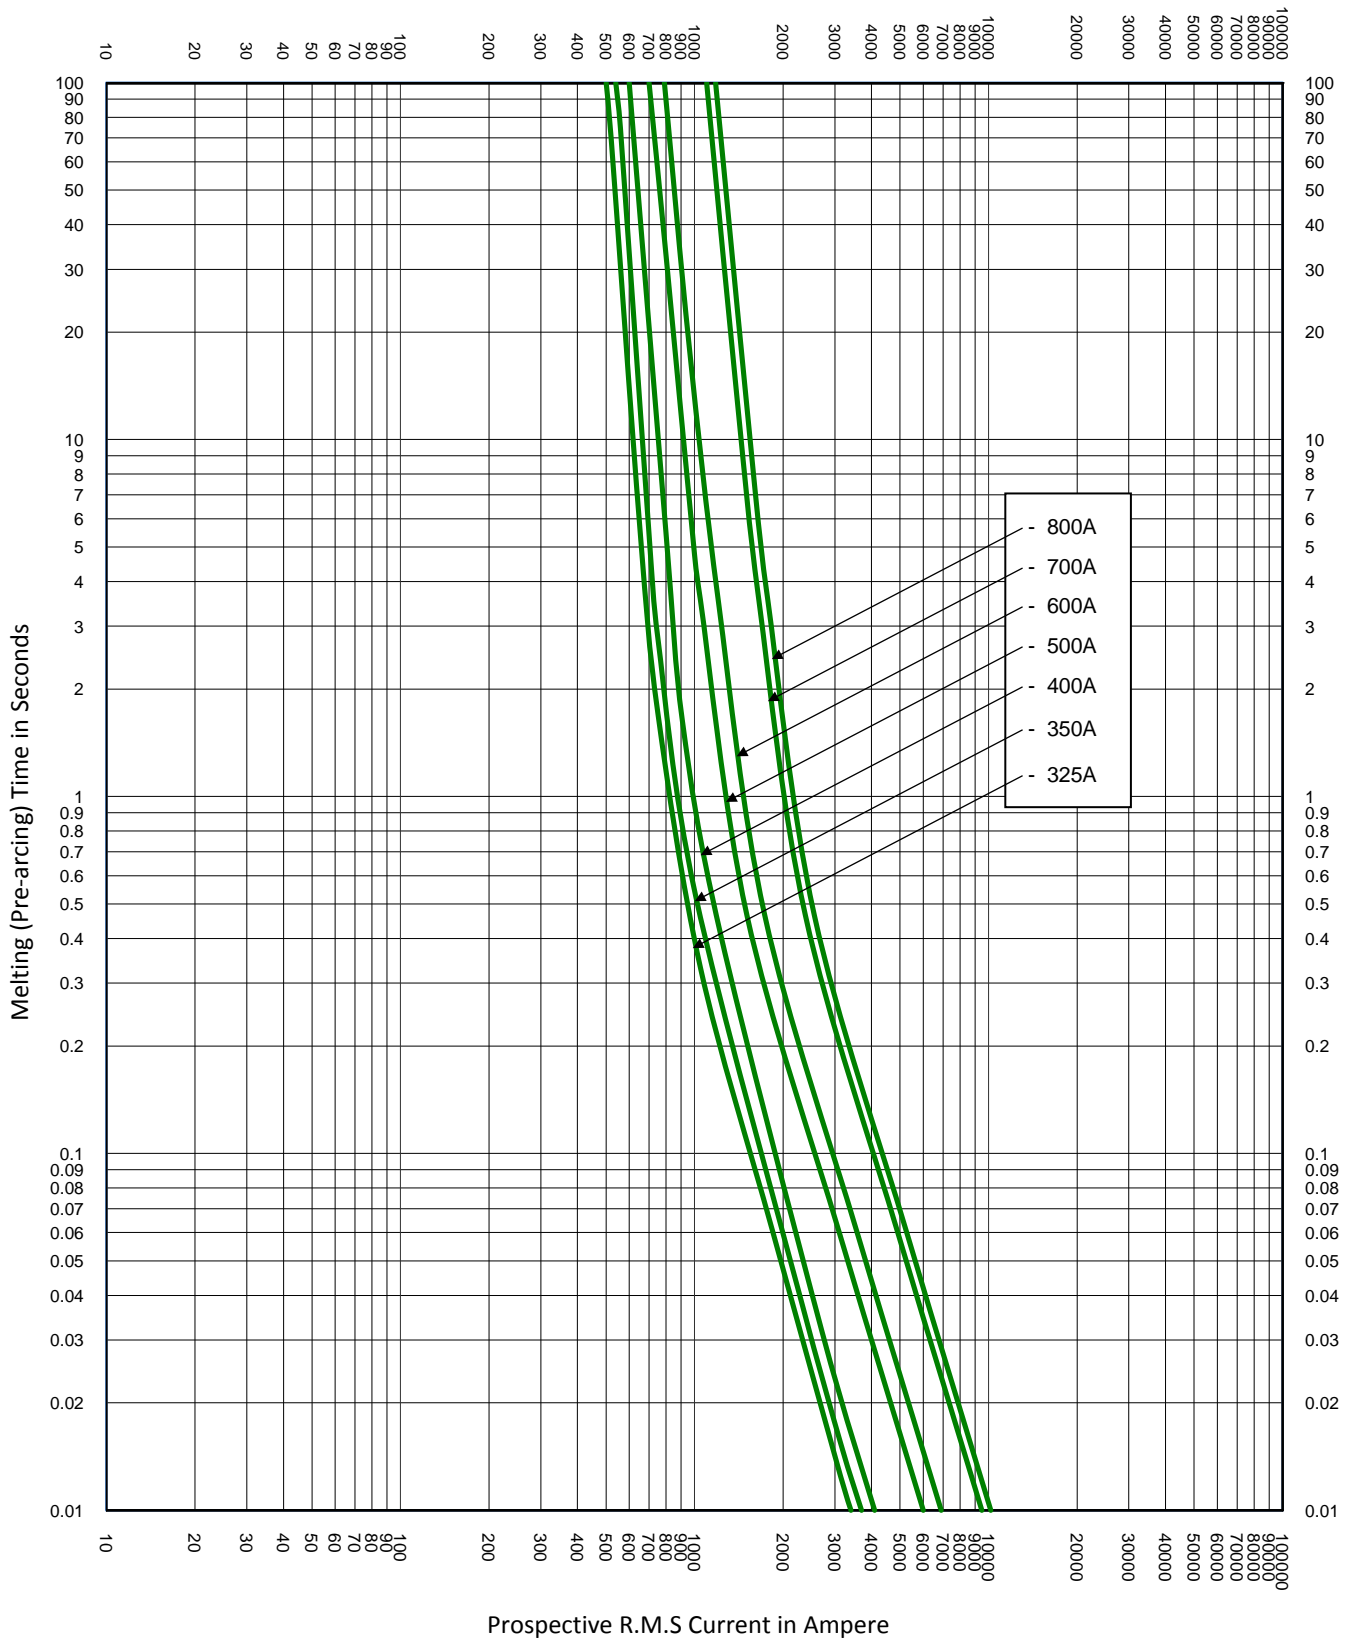

TEST VOLTAGE:	TIME CONSTANT/POWER FACTOR:	FUSE CATALOG NUMBER:
BASIS FOR DATA:		CNNE 35A - 800A
		DRAWN BY: LLL
		DATE: 02/05/2015
		REVISION: A
TIME CURRENT CHARACTERISTIC CURVES		DRAWING NO.: SHEET 3 OF 3
		FCC01-CNNE

TEST VOLTAGE:	TIME CONSTANT/POWER FACTOR:	FUSE CATALOG NUMBER:
BASIS FOR DATA:		CNNE 35A - 800A
		DRAWN BY: LLL DATE: 02/05/2015 REVISION: A
<b>TIME CURRENT CHARACTERISTIC CURVES</b>		DRAWING NO.: FCC01-CNNE SHEET 3 OF 3