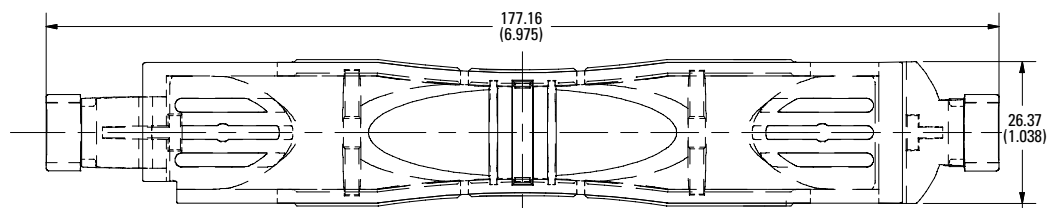

* Part number shown excludes reference to number of poles and terminal type

† Cover is not compatible with 70-100 A JLS series fuses

LF SERIES FUSE BLOCK COVERS

Dimensions in mm (inches)

Class H/R

250 V 30 A

250 V 60 A

250 V 100 A

600 V 30 A

600 V 60 A

600 V 100 A

Also available at Littelfuse.com/fuseblocks

LF SERIES FUSE BLOCK COVERS

Dimensions in mm (inches)