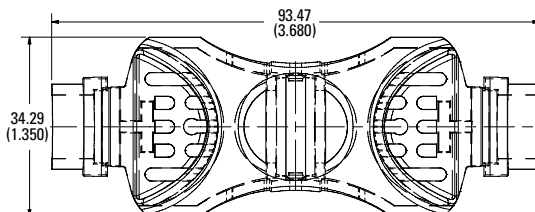

Class J

600 V 30 A

600 V 60 A

600 V 100 A

Dimensions in mm (inches)

Class T

300 V 30 A

300 V 60 A

300 V 100 A

Also available at Littelfuse.com/fuseblocks

LF SERIES FUSE BLOCK COVERS

Dimensions in mm (inches)

Class T

600 V 30 A

600 V 60 A

600 V 100 A

600 V 200 A

600 V 400 A

600 V 600 A

Dimensions in mm (inches)

Class CD

600 V 60 A

Also available at Littelfuse.com/fuseblocks