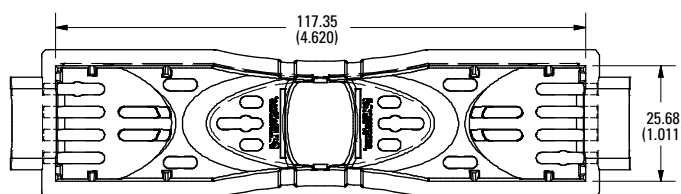

Class J

600 V 30 A

600 V 60 A

600 V 100 A

Dimensions in mm (inches)

Class T

300 V 30 A

300 V 60 A

300 V 100 A

Also available at Littelfuse.com/fuseblocks

LF SERIES FUSE BLOCK COVERS

Dimensions in mm (inches)

Class T

600 V 30 A

600 V 60 A

600 V 100 A

600 V 200 A

600 V 400 A

600 V 600 A

Dimensions in mm (inches)

Class CD

600 V 60 A

Also available at Littelfuse.com/fuseblocks