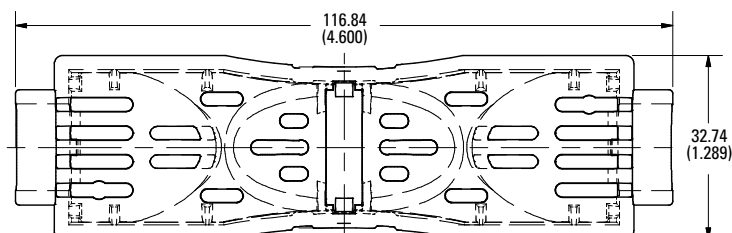

250 V 60 A

250 V 100 A

600 V 30 A

600 V 60 A

600 V 100 A

Also available at Littelfuse.com/fuseblocks

LF SERIES FUSE BLOCK COVERS

Dimensions in mm (inches)

Class J

600 V 30 A

600 V 60 A

600 V 100 A

Dimensions in mm (inches)

Class T

300 V 30 A

300 V 60 A

300 V 100 A

Also available at Littelfuse.com/fuseblocks

LF SERIES FUSE BLOCK COVERS

Dimensions in mm (inches)

Class T

600 V 30 A

600 V 60 A

600 V 100 A