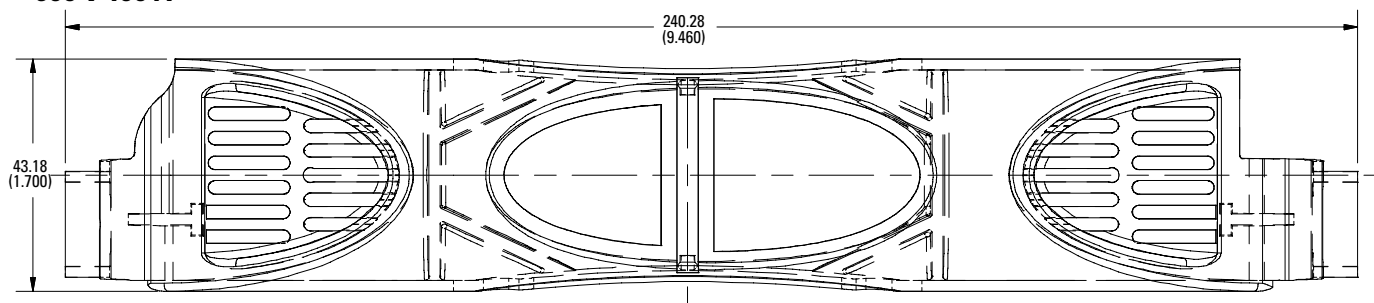

250 V 60 A

250 V 100 A

600 V 30 A

600 V 60 A

600 V 100 A

Also available at Littelfuse.com/fuseblocks

LF SERIES FUSE BLOCK COVERS

Dimensions in mm (inches)

Class J

600 V 30 A

600 V 60 A

600 V 100 A

Dimensions in mm (inches)

Class T

300 V 30 A

300 V 60 A