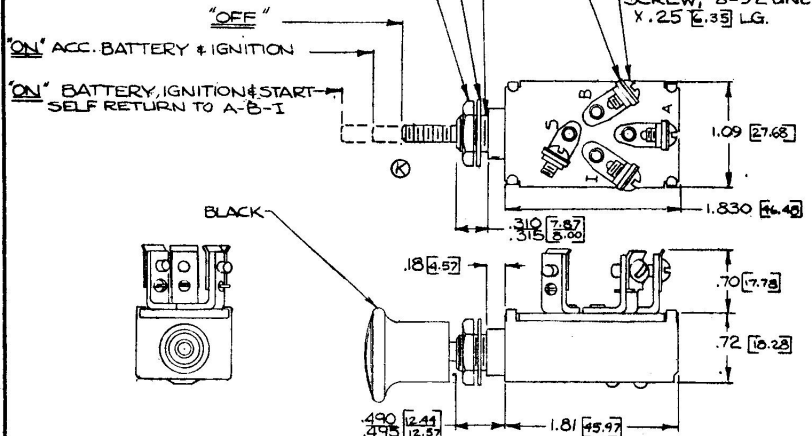

9576

LEGEND &amp; RATING @ 12V DC

B	BATTERY	→
A	ACCESSORY	10 AMPS
I	IGNITION	5 AMPS
S	START	3 AMPS

Confidential Property of Cole Hersee

NOTE: ALL STEEL PARTS PLATED

APPLICABLE SAE STANDARD OR RECOMMENDED PRACTICE SAE J259

DO NOT SCALE

LET	WAS	DATE	BY	LET	WAS	DATE	BY	MATERIAL	DRAWN	CHECKED	APPROVED	SCALE	DATE DRAWN
								$\frac{H}{H}$	EA			1:1	8-5-57
				L	ADD RATING	12-25-53	EF	FINISH	<b>COLE-HERSEE COMPANY</b> BOSTON, MASS. 02127, U.S.A.				DATE BLUEPRINT
				K	REVISE / SHAFT / 21312	3-17-51	CF	$\frac{H}{H}$					
				J	REV / 20975	10-14-80	CG	TOLERANCES	IGNITION & START PUSH PULL SWITCH				9576
				H	REDRAWN	11-21-75	KG	FRACTIONAL ± DECIMAL ±.01					