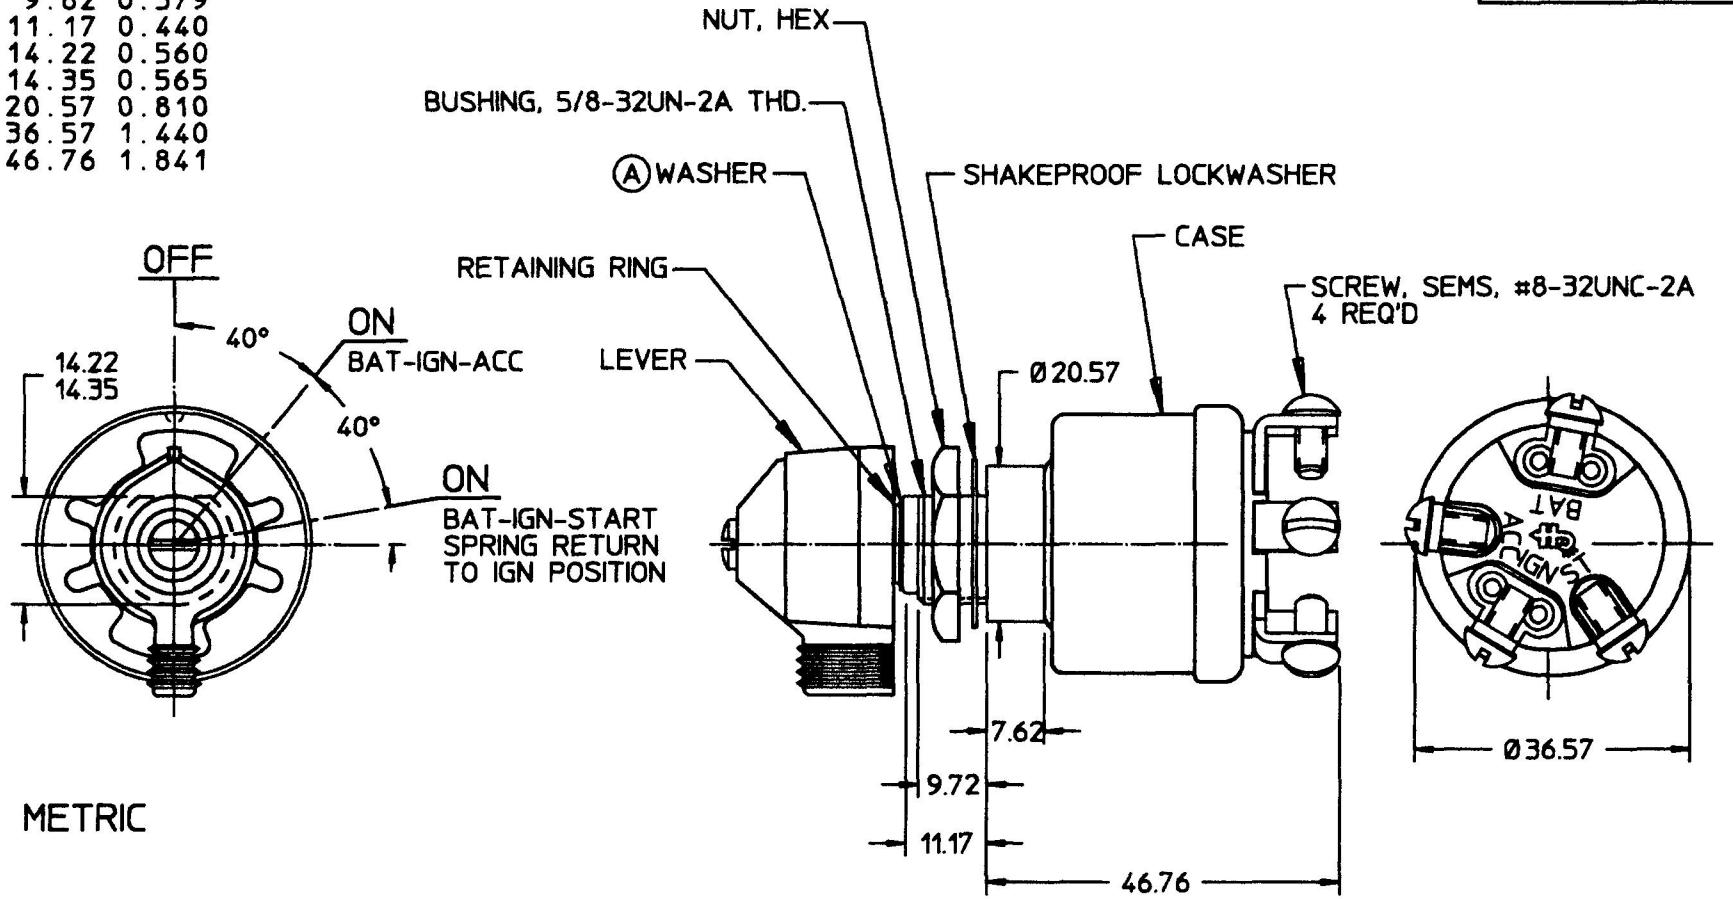

95591-01

MM	IN
7.62	0.300
9.62	0.379
11.17	0.440
14.22	0.560
14.35	0.565
20.57	0.810
36.57	1.440
46.76	1.841

METRIC

LEGEND

BAT	BATTERY
IGN	IGNITION
ST	START
ACC	ACCESSORY

- NOTES:
1. ALL STEEL PARTS PLATED
 2. ALL DIMENSIONS REFERENCE
 3. SILVERED CONTACTS
 4. O-RING SEAL IN BUSHING
 5. APPLICABLE SAE STANDARD J259

DO NOT SCALE

LET.	WAS	DATE	BY	LET.	WAS	DATE	BY	MATERIAL	DRAWN	CHK	APVD	SCALE	EX	DATE DRAWN
									MB	Des		1:1	EX26059	8/5/95
								FINISH	Cole Hersee Co. 20 OLD COLONY AVENUE, BOSTON, MA, U.S.A. 02127					DATE BLUEPRINTED
				A	ECN # 98708	10/08/98	MF	TOLERANCES	SW, IGN, START					95591-01
				--	ISSUED	8/16/95	AF	DECIMAL ± ANGLE ±						