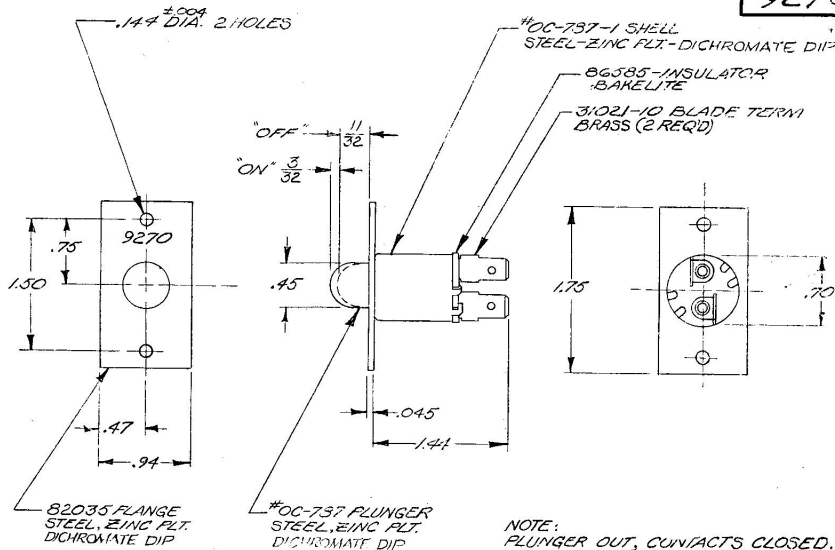

9270

VD-9001

Confidential Property of Cole Hersee

DO NOT SCALE

LET	WAS	DATE	BY	LET	WAS	DATE	BY	MATERIAL	DRAWN	CHECKED	APPR'D.	SCALE	DATE DRAWN
								NOTED	EA	✓	RS	FULL	9-2-60
								FINISH NOTED	<b>COLE-HERSEE COMPANY</b> BOSTON, MASS. 02127, U.S.A.				DATE BLUEPRINT
								TOLERANCES FRACTIONAL $\pm .015$ DECIMAL $\pm .010$	<b>CONTROL VALVE SWITCH</b>				9270
				F	RESUBMITTED NO CHANGE	11-21-72	JB						