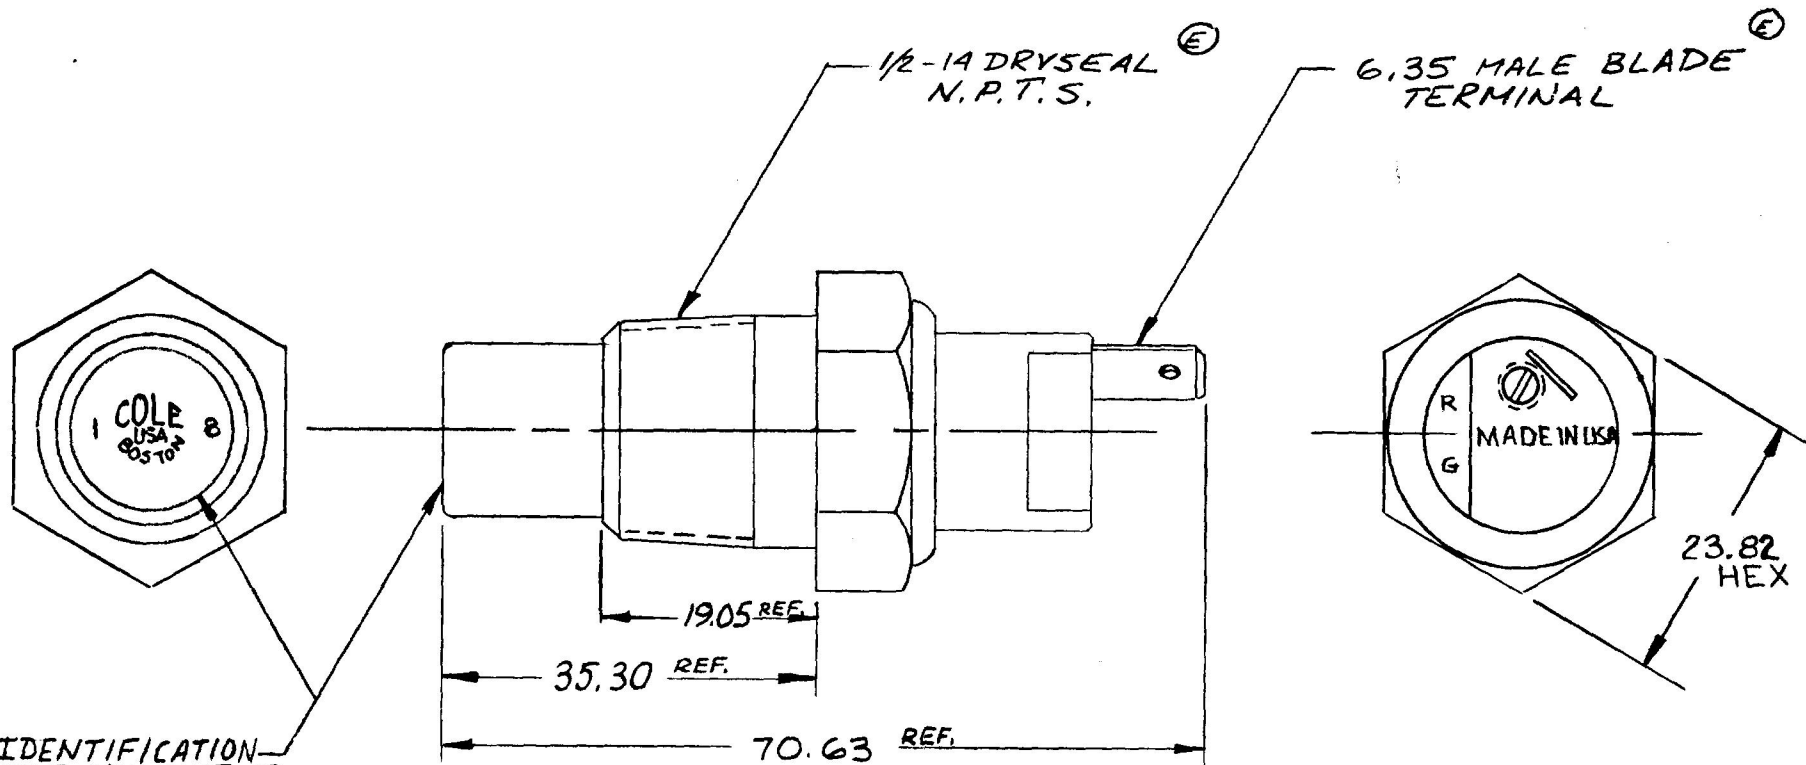

84218

MM	IN
6.35	.250
19.05	.750
23.82	.938
35.30	1.390
70.63	2.781
93.3°C	200°F

IDENTIFICATION CODE NUMBER 18 ON UNDERSIDE OF HOUSING.

(F) NOTE: CONTACT ARM MAKES WITH "R" @ 184°F - 216°F

METRIC

DO NOT SCALE

LET.	WAS	DATE	BY	LET	WAS	DATE	BY	MATERIAL	DRAWN	CHECKED	APPR'D.	SCALE	DATE DRAWN
								<i>H</i>	AF	<i>[Signature]</i>		NS	5-9-69
								FINISH					DATE BLUEPRINT
				F	ECN 26197	5-21-96	EB	<i>H</i>	 Cole Hersee Co. <small>20 OLD COLONY AVENUE, SOUTH BOSTON, MA, U.S.A. 02127</small>				
				E	ECN 23906	11-22-88	AF	TOLERANCES					
				D	REVISED & REDRAWN ECN 23828	9/9/88	AF	DECIMAL ± METRIC ±	TEMPERATURE SWITCH 84218				