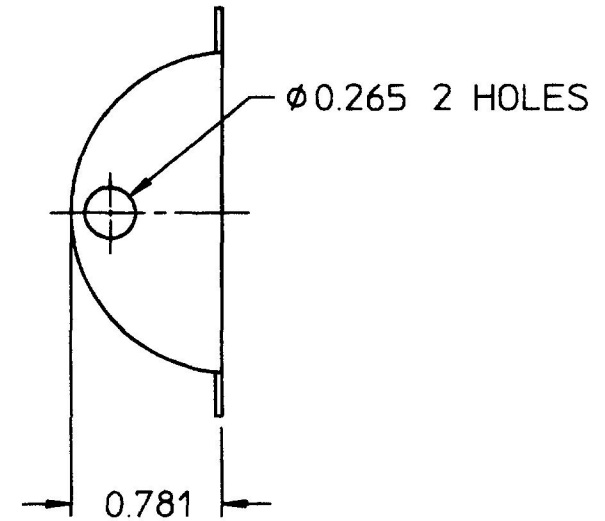

CHART

82465

- NOTES:
 1. MATERIAL: STEEL
 2. FINISH: ZINC CLEAR
 3. ALL DIMENSIONS ARE REFERENCED

82465-1	NO
82465	YES
PT NO	LETTERING

ⓓ

DO NOT SCALE

LET.	WAS	DATE	BY	LET.	WAS	DATE	BY	MATERIAL	DRAWN	CHK	APVD	SCALE	DATE DRAWN
								NOTED	RMT	CHK	N/A	1:1	12/20/77
				D	ECN 00134	01/27/00	DPS	FINISH	 Cole Hersee Co. 20 OLD COLONY AVENUE, BOSTON, MA., U.S.A. 02127				DATE BLUEPRINTED
				C	ECN 25533	2/3/94	BL	NOTED					
				B	PUT ON CAD	4/3/91	RO	TOLERANCES	PLATE, FACE				82465
				--	ISSUED	1/4/78	BL	DECIMAL ± N/A ANGLE ± N/A					