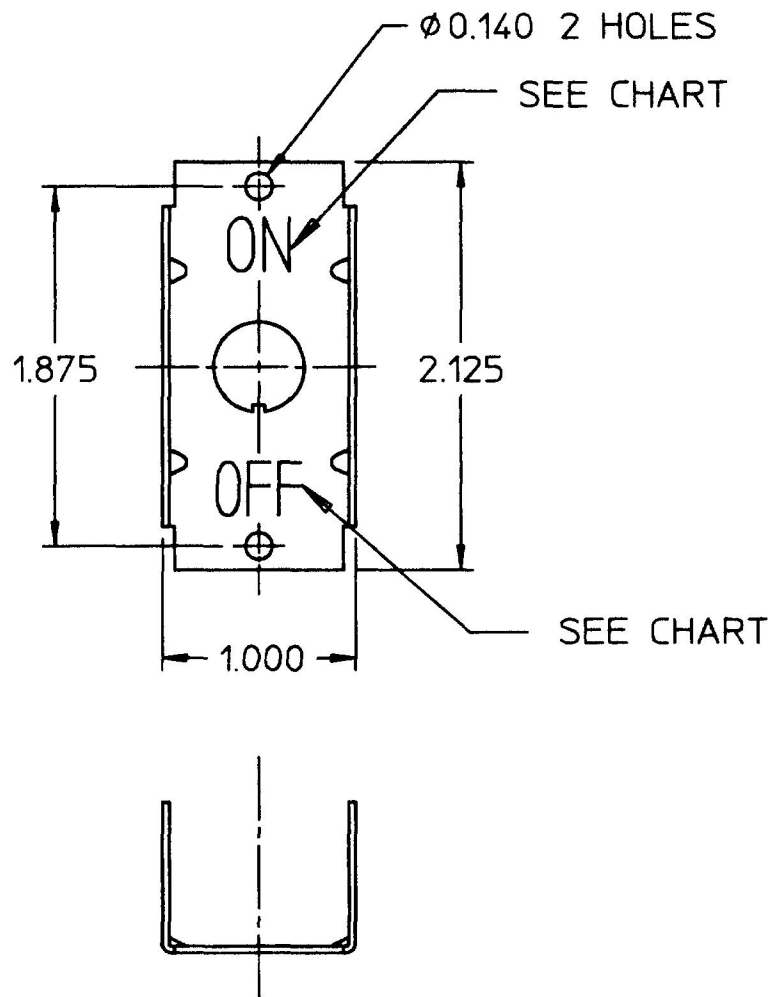

CHART

82465

- NOTES:
 1. MATERIAL: STEEL
 2. FINISH: ZINC CLEAR
 3. ALL DIMENSIONS ARE REFERENCED

82465-1	NO
82465	YES
PT NO	LETTERING

ⓓ

DO NOT SCALE

LET.	WAS	DATE	BY	LET.	WAS	DATE	BY	MATERIAL	DRAWN	CHK	APVD	SCALE	DATE DRAWN
								NOTED	RMT	CHK	N/A	1:1	12/20/77
				D	ECN 00134	01/27/00	DPS	FINISH	 Cole Hersee Co. 20 OLD COLONY AVENUE, BOSTON, MA., U.S.A. 02127				DATE BLUEPRINTED
				C	ECN 25533	2/3/94	BL	NOTED					
				B	PUT ON CAD	4/3/91	RO	TOLERANCES	PLATE, FACE				82465
				--	ISSUED	1/4/78	BL	DECIMAL ± N/A ANGLE ± N/A					