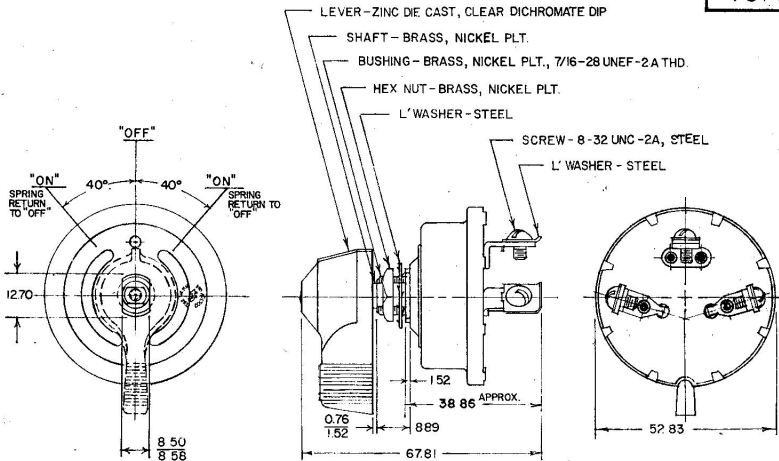

75701

Confidential Property of Cole Hersee

METRIC

- NOTE:
 1 CONTACT RIVETS TO BE SOLID SILVER
 2 DENOTES PHOS BRONZE SILVER LAMINATED RIVETS
 3 ALL STEEL PARTS PLATED

DO NOT SCALE

LET	WAS	DATE	BY	LET	WAS	DATE	BY	MATERIAL	DRAWN	CHECKED	APPROV'D	SCALE	DATE DRAWN
								—//—	SB	FY	4-18-78	1:1	7-2-64
								FINISH	COLE-HERSEE COMPANY BOSTON, MASS. 02127, U.S.A.				DATE BLUEPRINT
				F	0452	3/4/71	JN	TOLERANCES	3-POSITION ROTARY SWITCH				75701
				E	CASCO ZINC / 25234	11/24/71	5H	FRACTIONAL ±					
				D	REDRAWN	2-27-78	FR	DECIMAL ± .25					