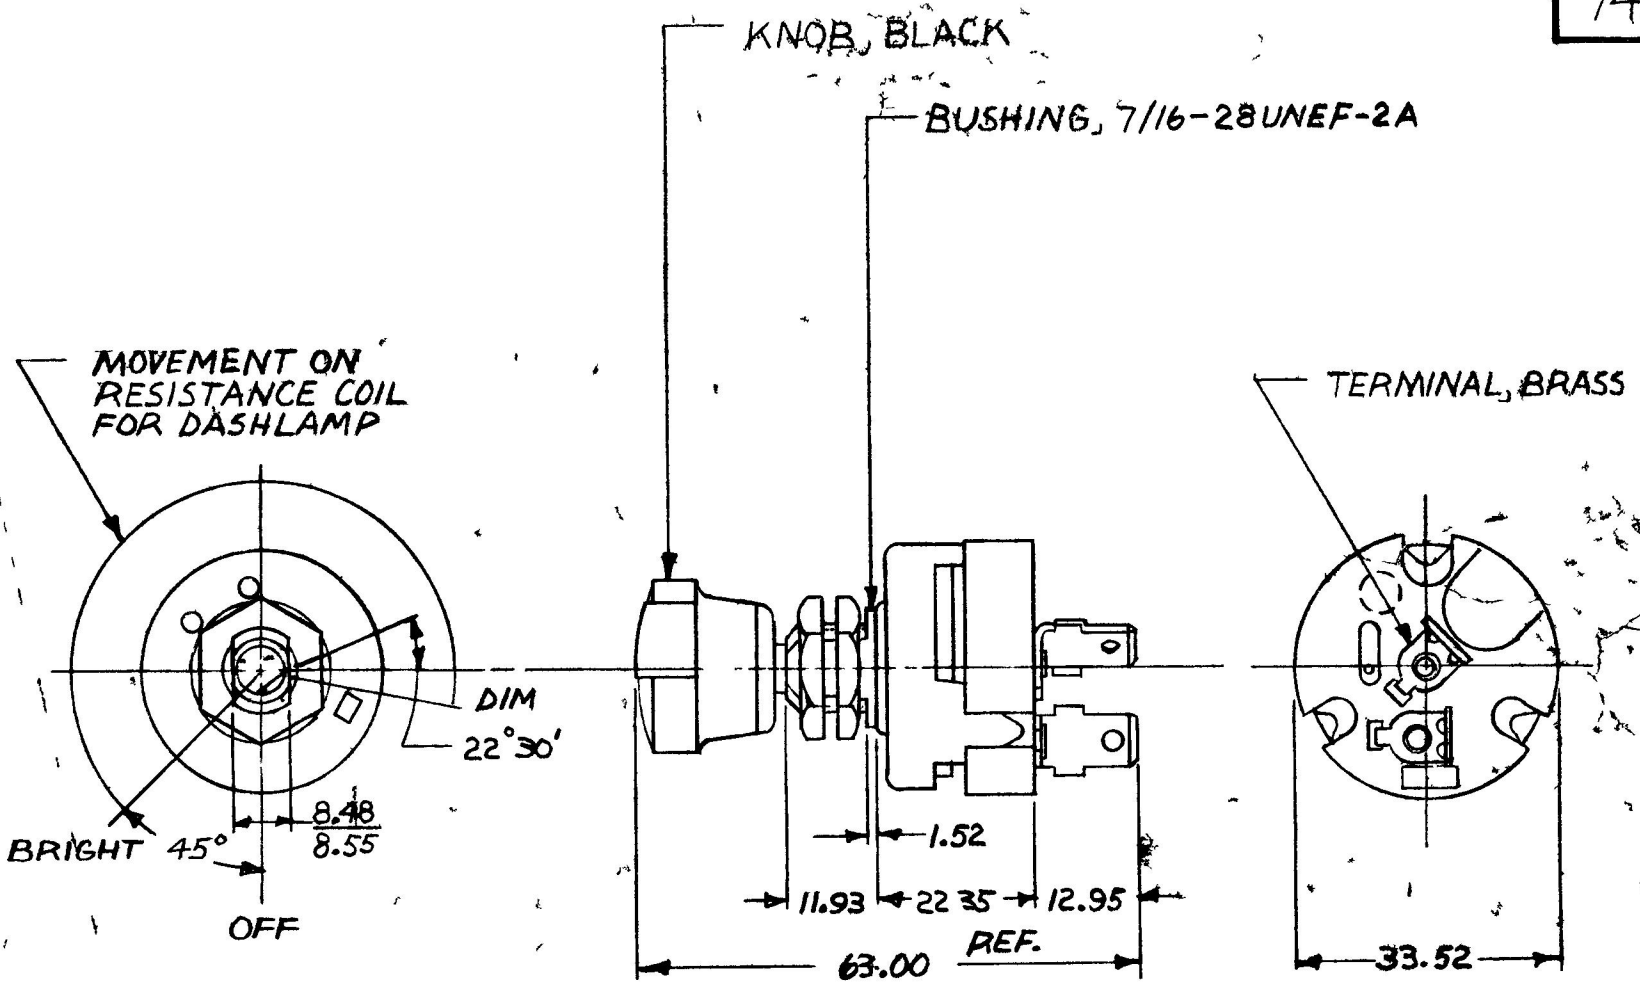

7496

MM	IN
15	010
52	060
48	334
55	337
11 93	470
12 96	510
22 35	880
33 52	1,320
63 00	2,520

8.0 OHMS ± 10%

DO NOT SCALE

LET	WAS	DATE	BY	LET	WAS	DATE	BY	MATERIAL	DRAWN	CHECKED	APPRV D	SCALE	DATE DRAWN
								NOTED	R6	FY		11	3-2-59
								FINISH NOTED					DATE BLUEPRINT
								TOLERANCES DECIMAL ± .010 METRIC ± .25					
				F	REDRAWN	3-6-80	(R)		RHEOSTAT SWITCH				7496