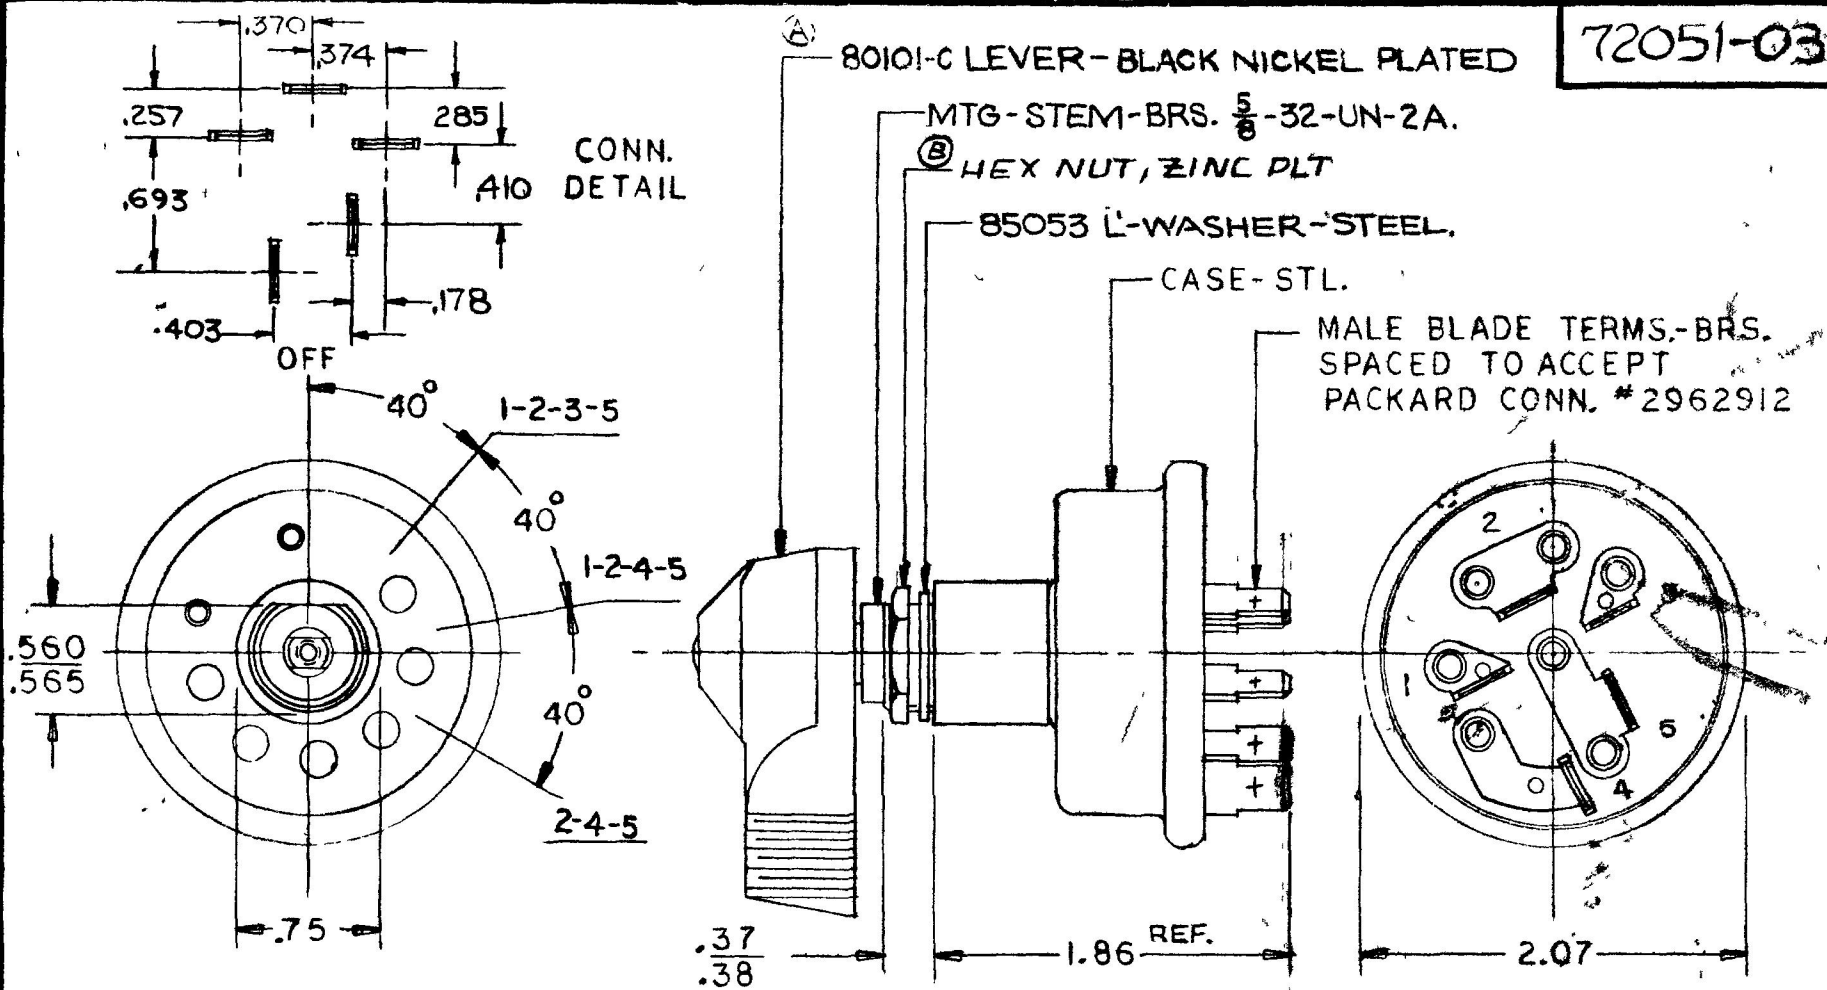

COLE-HERSEE CO.

NPM 8-10-73
EX16616-A

72051-03

LEGEND	
1	
2	
3	
4	
5	BATTERY

NOTE: 1 SILVER RIVETS AT MOVABLE CONTACTS
 2. TERM. RIVETS PLAIN COPPER
 3. RIVET COVER - LINEN MELAMINE
 4 O-RING SEALED AT MTG. STEM
 © 5 ALL STL. PARTS PLATED

DO NOT SCALE

LET	WAS	DATE	BY	LET	WAS	DATE	BY	MATERIAL	DRAWN	CHECKED	APPR'D	SCALE	72051 EXCEPT LEVER OPERATED	DATE DRAWN
								—	RW.	8 15 73		1=1"		1-8-73
				C	CAD ZINC 125239	11/3/90	YL	FINISH						DATE BLUEPRINT
				B	REV/LM75	10/29/80	BY							
					15501 W 8-2-73		RW	TOLERANCES						
				A	MODIFIED	5-1-	RW	FRACTIONAL ±						
								DECIMAL ±.01						
COLE-HERSEE COMPANY BOSTON, MASS. 02127, U.S.A.														
LIGHT SWITCH													72051-03	