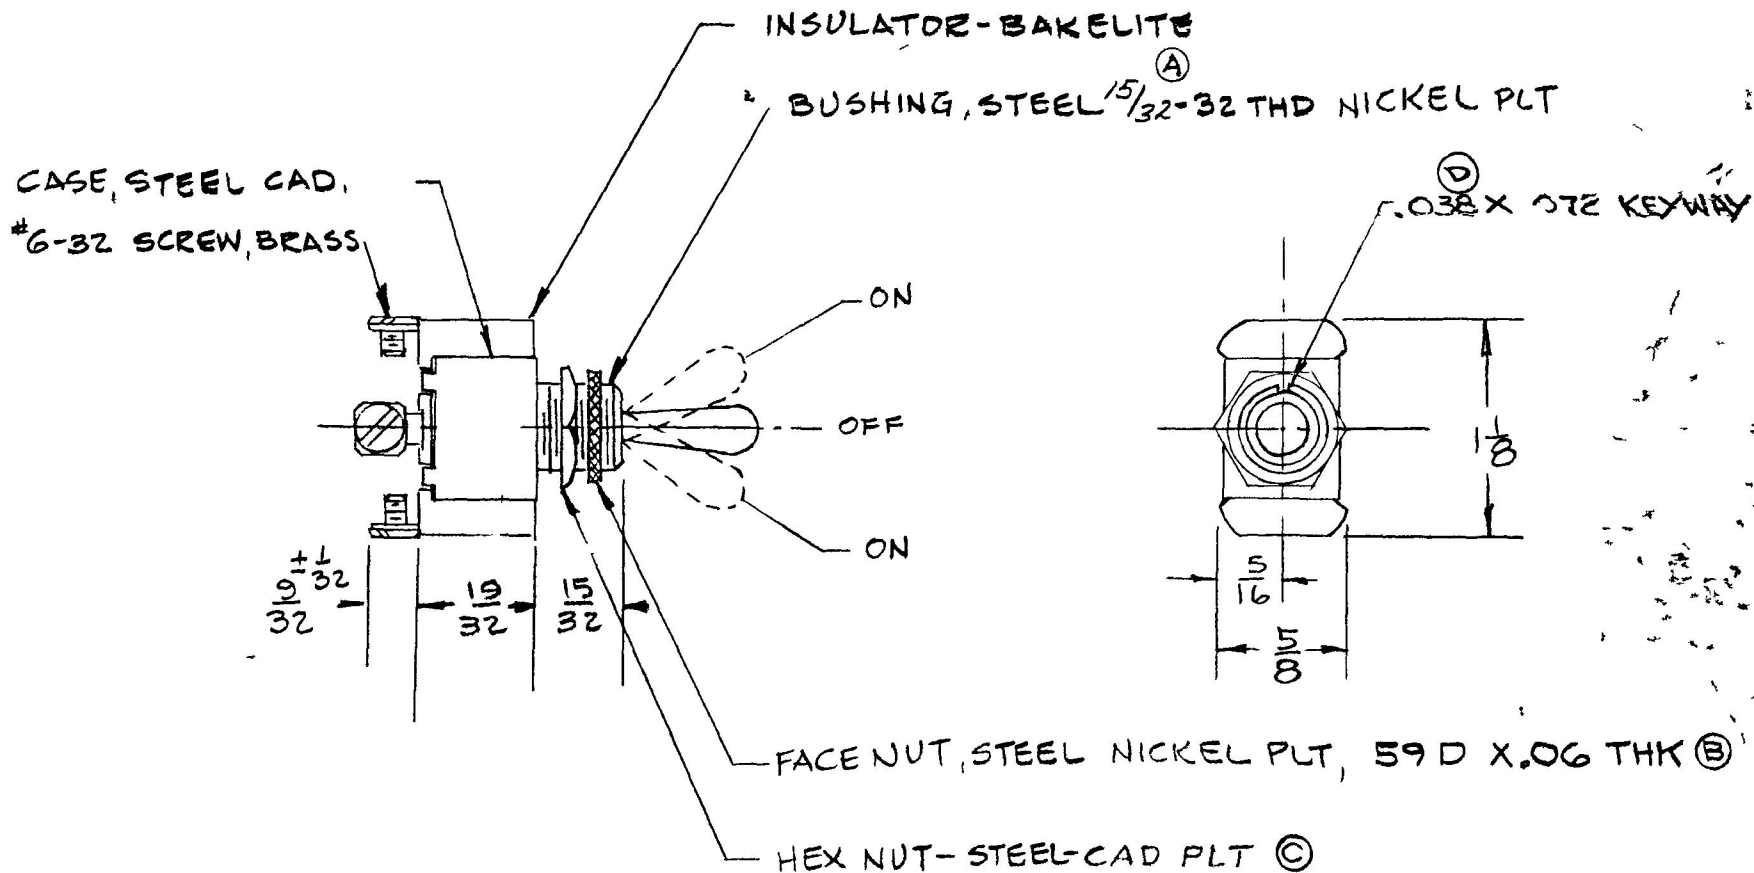

5586

20

COLE-HERSEE CO

NOTE
SILVER CONTACT SURFACES

LET	WAS	DATE	BY	LET	WAS	DATE	BY	MATERIAL	DRAWN	CHECKED	A	PRV D	SCALE	USED ON	DATE DRAWN
				E	ADD NOTE	25432	9/15/93	JH		GFC			1"=1"		2-3-54
				D	03X 06 KEYWAY	17537	1-4-72	H	FINISH						DATE ISSUED
				C	NICKEL PLT	16299	11-22-68	B							
				B	ADDED DIM	16093	5-29-68	W	TOLERANCES						
				A	7/16-32		10-29-57	P	FRACTIONAL ± DECIMAL ±						PART NO
														<p>COLE-HERSEE COMPANY BOSTON 27 MASS U S A</p>	
														<p>NAME SINGLE POLE, DOUBLE THROW TOGGLE SWITCH</p>	
														<p>5586</p>	