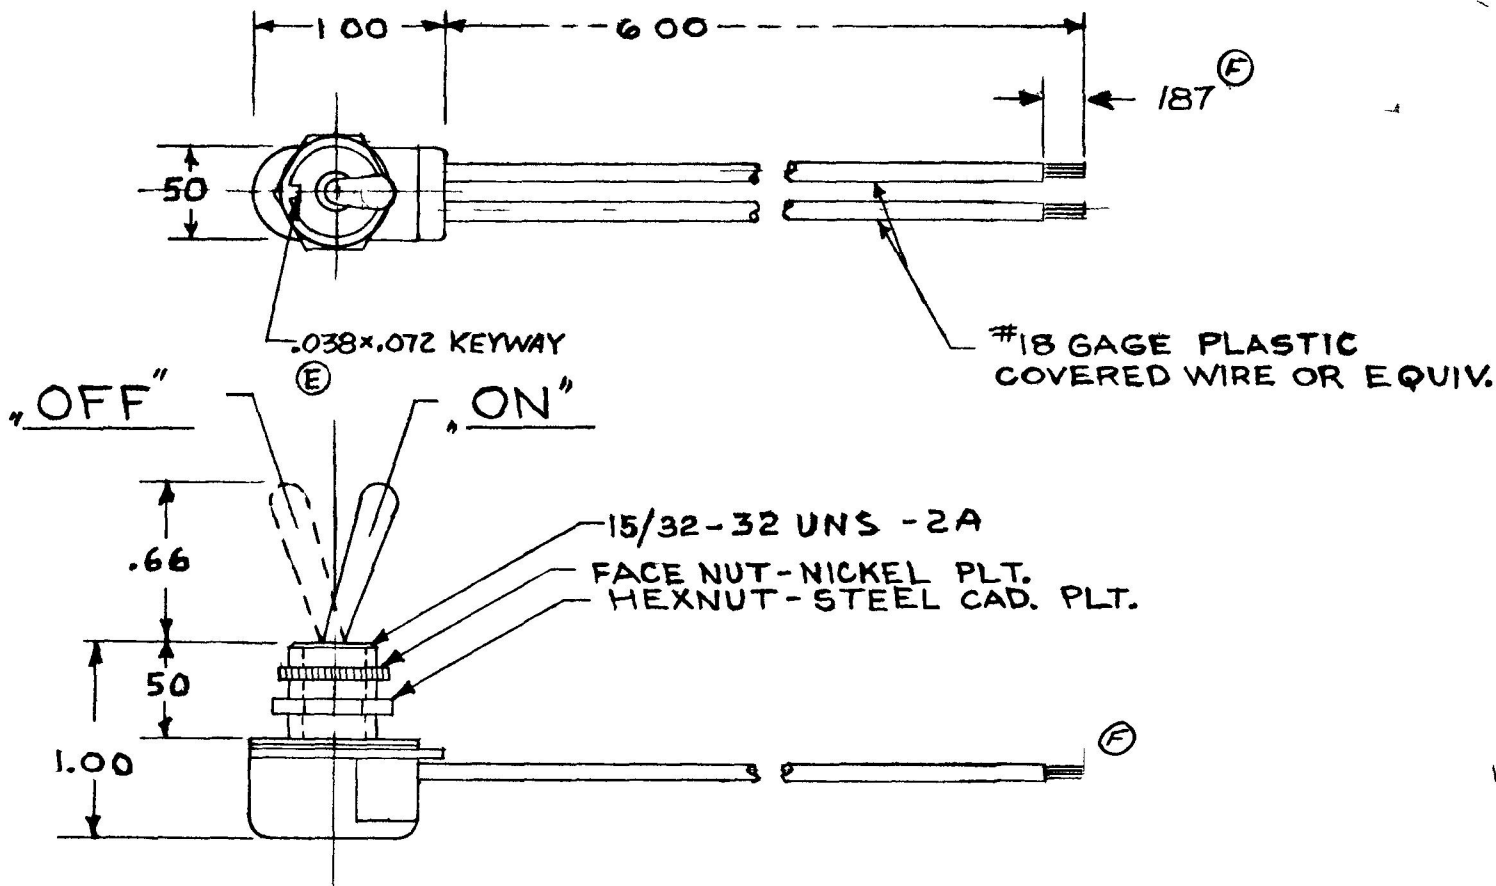

5570

REF
M 584

COLE-HERSEE CO.

DO NOT SCALE

LE	WAS	DATE	BY	LET	WAS	DATE	BY	MATER L	DRAWN	CHECKED	APPR V D	SCALE	USED ON	D T E D A W N
								#	EA	RB		FULL		1-28-52
								NS	COLE-HERSEE COMPANY					DATE B EPR
									BOSTON MASS 02127 USA					
					F	DIM CHANGE ECN 23704	3-29-88	JK	NAME					P O
					E	DIM ADDED 17537	1-7-72	CT	TOGGLE SWITCH					5570
					D	REDRAWN REVISED	6-5-70	JB	UNLESS SPEC IED 2 DECIM L 010 3 DEC MA .005 ANGULAR 25°					