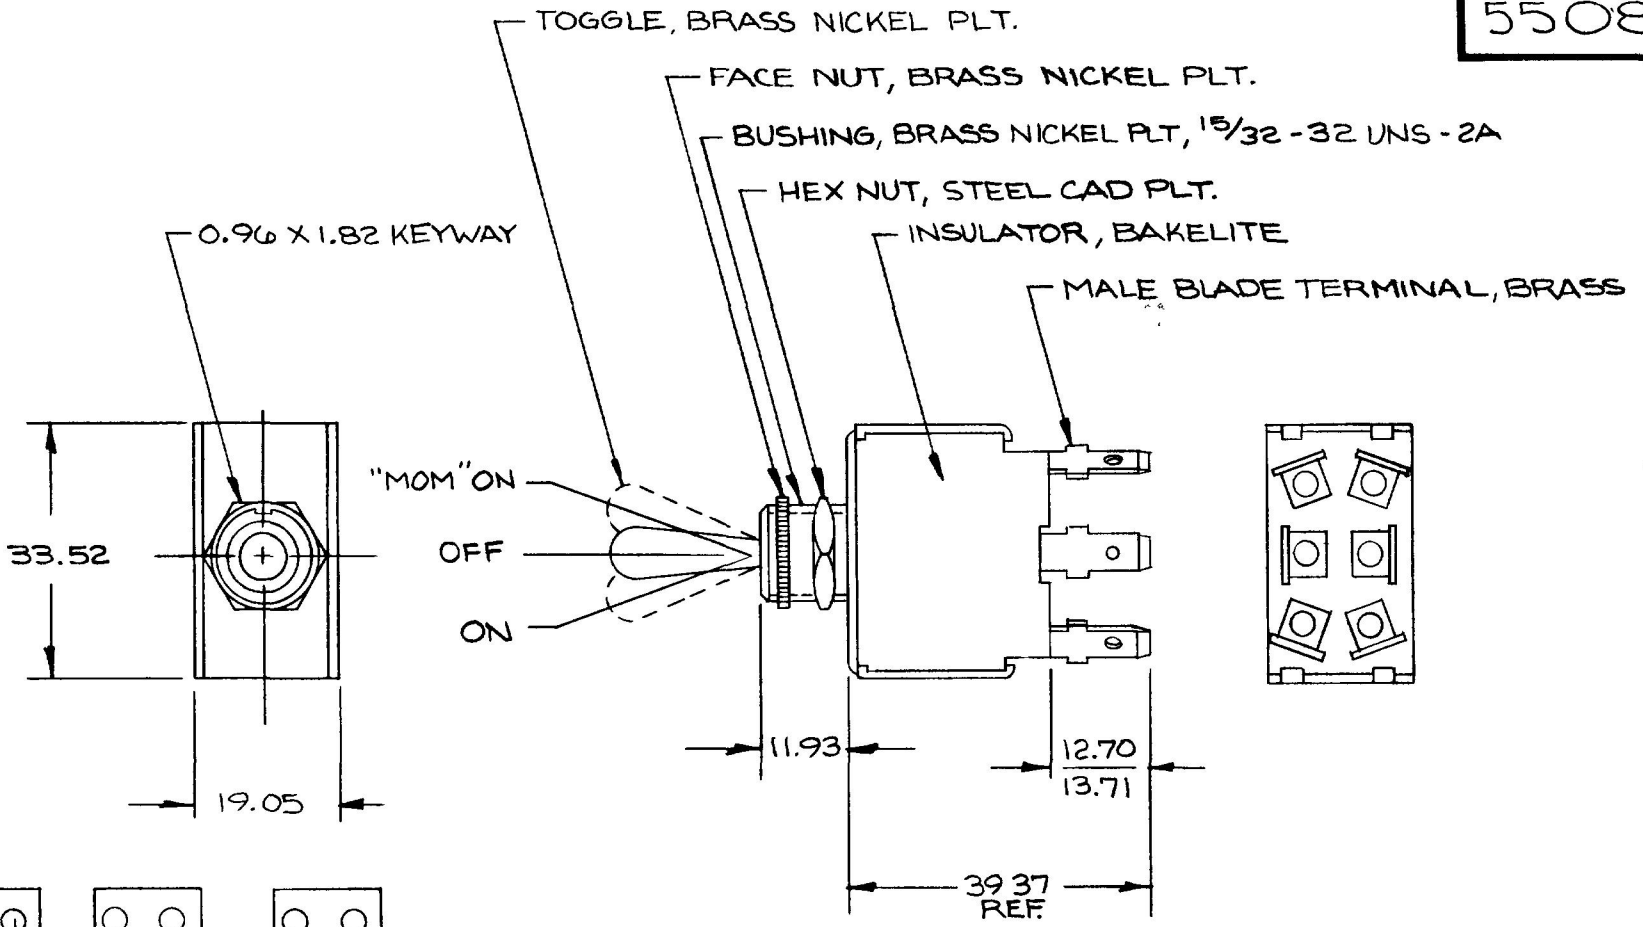

55081

"MM	IN
0.25	.010
0.96	.038
1.82	.072
11.93	.470
12.70	.500
13.71	.540
19.05	.750
33.52	1.320
39.37	1.55

"MOM" ON OFF ON
CIRCUIT DIAGRAM

25 AMP @ 12VDC METRIC

NPM EX-18163

DO NOT SCALE

LET	WAS	DATE	BY	LET	WAS	DATE	BY	MATERIAL	DRAWN	CHECKED	APPRV D	SCALE	DATE DRAWN
								<i>[Signature]</i>	EA	<i>[Signature]</i>		1:1	3-28-78
								FINISH					DATE BLUEPRINT
								TOLERANCES	 20 OLD COLONY AVENUE SOUTH BOSTON MA. U.S.A. 02127 MOMENTARY DPDT. TOGGLE SWITCH				55081
				B	REDRAWN	8/15/88	BK	DECIMAL ± METRIC ±.25					