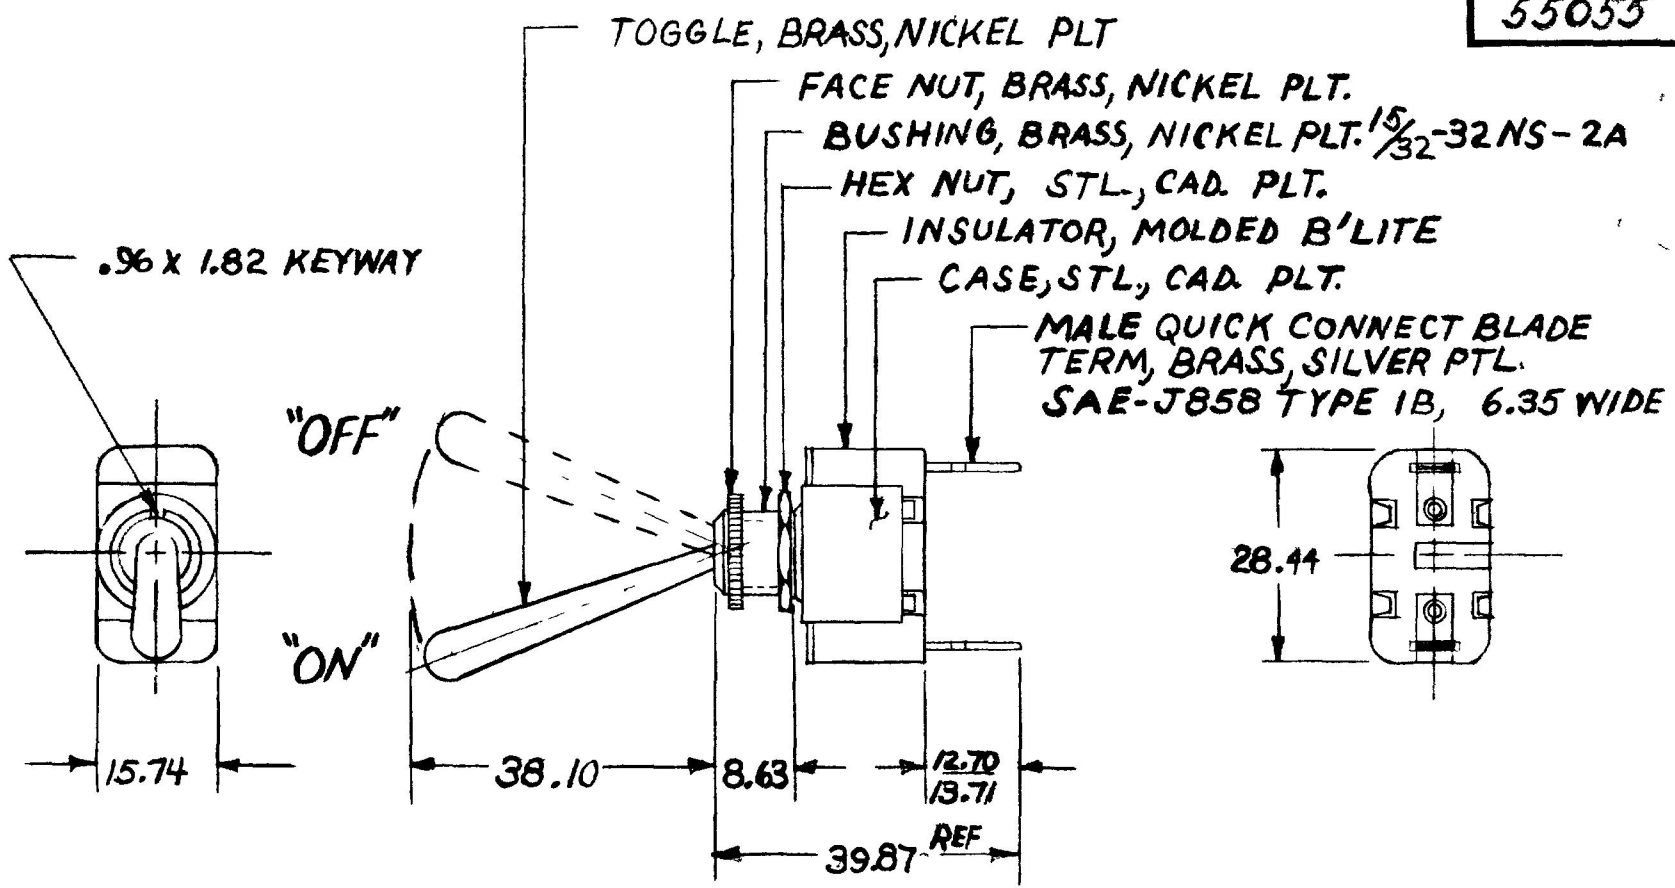

MM IN.  
 8.63 .34  
 13.20 .52  
 38.10 1.50  
 39.87 1.57  
 28.44 1.12  
 15.74 .62

55055

NOTE  
 (F) SILVER CONTACT SURFACES

25 AMP, 12 VOLTS D.C.  
 EXTRA HEAVY DUTY

METRIC

DO NOT SCALE

LET	WAS	DATE	BY	LET	WAS	DATE	BY	MATERIAL	DRAWN	CHECKED	APPRV D	SCALE	DATE DRAWN
									NB	3-4-80		1:1	5-15-67
								FINISH	 Cole Hersee Co <small>200 DC 0 E SOUT BOS MA US 22</small>				DATE BLUEPRINT
								TOLERANCES					
				F	ADD NOTE/25932	9/5/93	TJH	DECIMAL ±	<b>S.P.-S.T. TOGGLE SW.</b>				<b>55055</b>
				E	REDRAWN	1-8-80	R6	METRIC ±					

CH 188(4 78)