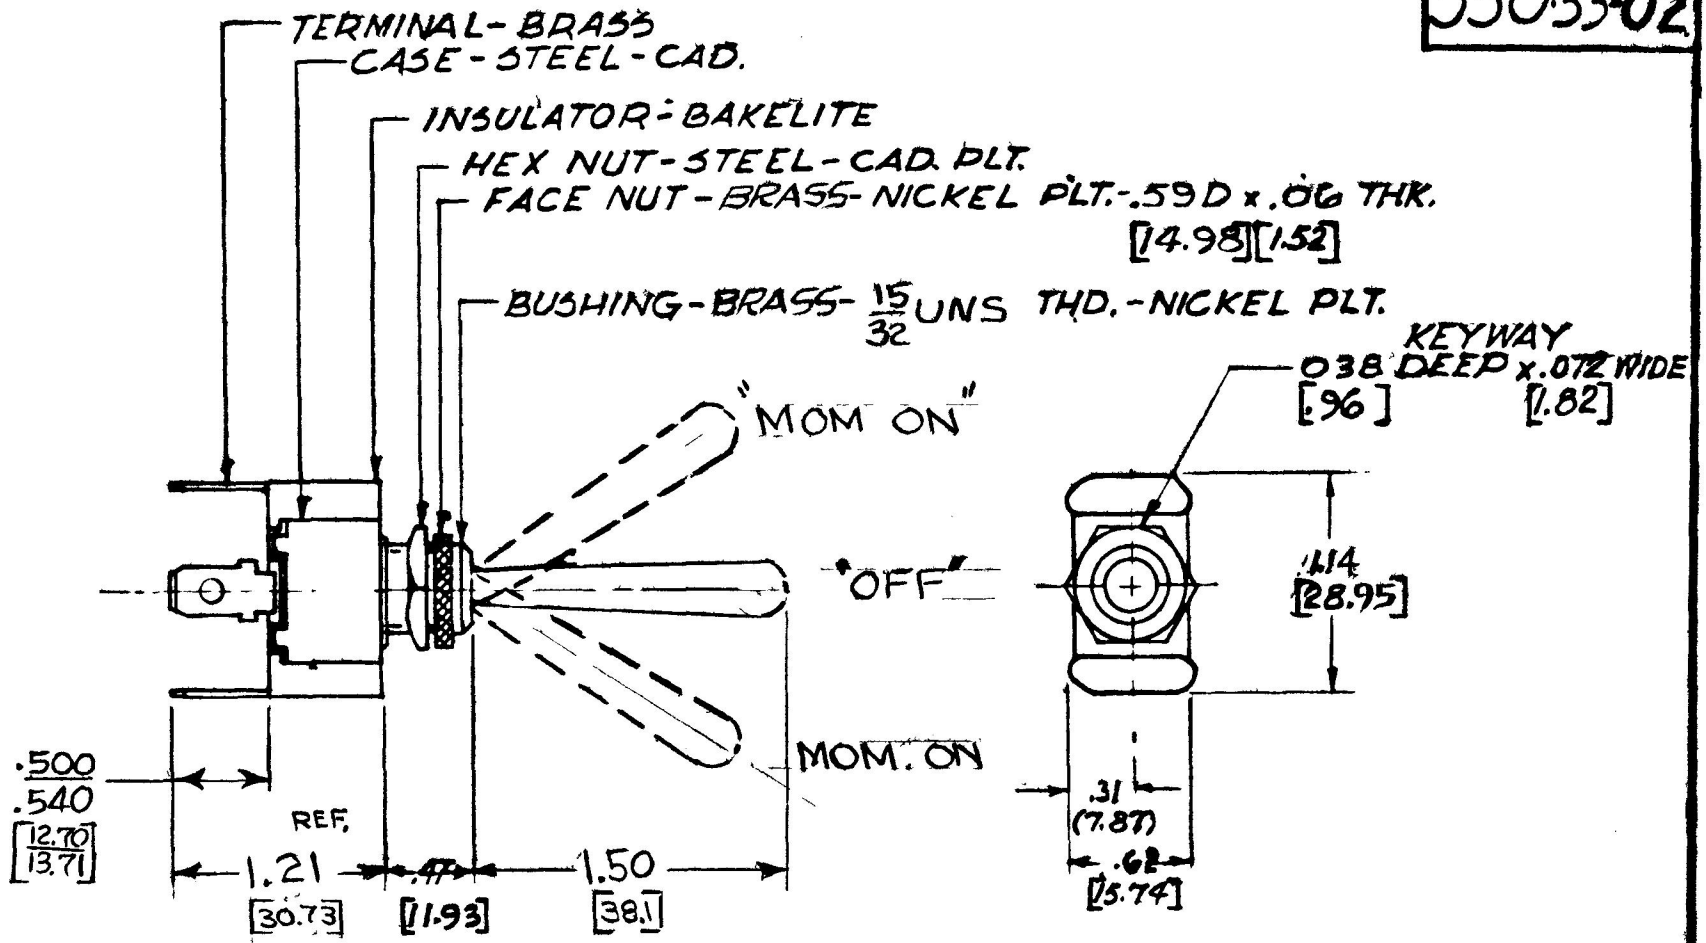

COLE-HERSEE CO.

NPM 11-5-75

EX17418

550.33-02

NOTE

Ⓐ SILVER CONTACT SURFACES

25 AMP - 14 VOLT D.C.

DO NOT SCALE

LET	WAS	DATE	BY	LET	WAS	DATE	BY	MATERIAL	DRAWN	CHECKED	APPR'D	SCALE	DATE DRAWN
								—//—	C.S.	11-14-75		FULL	11-10-75
								FINISH	COLE-HERSEE COMPANY				DATE BLUEPRINT
								—//—	BOSTON, MASS. 02127, U.S.A.				
				A	ADD NOTE/25432	9/15/93	JH	TOLERANCES	TOGGLE SWITCH				55033-02
					ISSUED	11/18/75	JH	FRACTIONAL ±					
								DECIMAL ±					