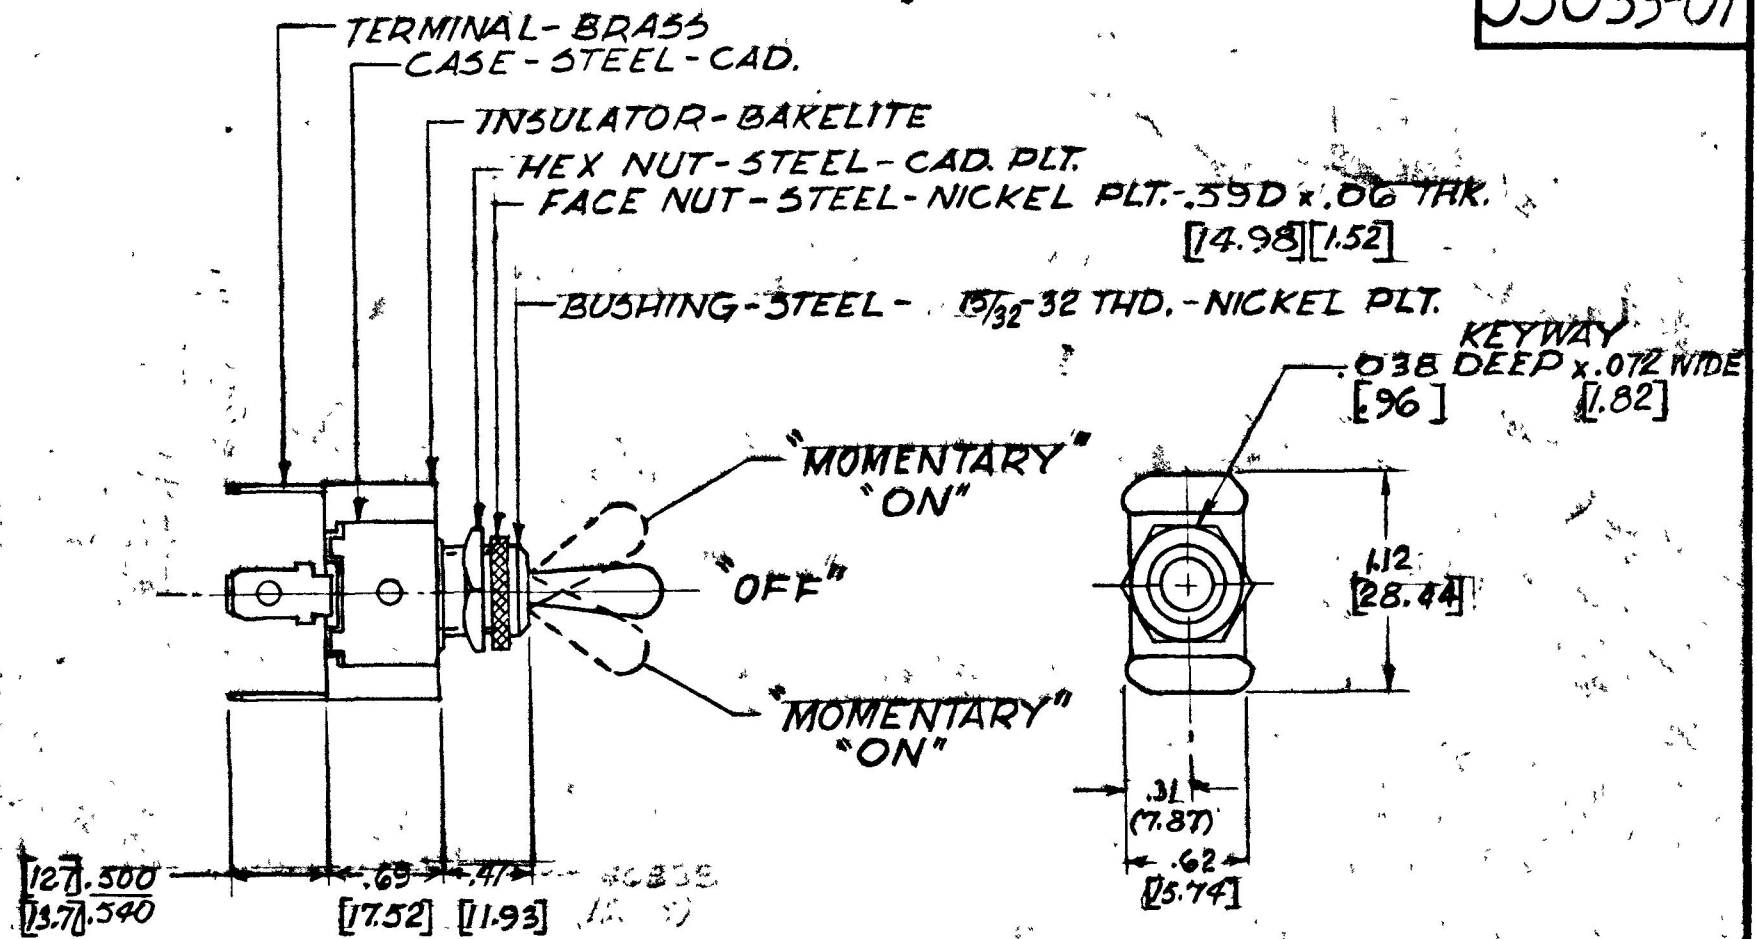

COLE-HERSEE CO. NFM 1-A-7

55033-01

NOTE  
 (A) SILVER CONTACT SURFACES

25 AMP - 14 VOLT D.C.

DO NOT SCALE

LET	WAS	DATE	BY	LET	WAS	DATE	BY	MATERIAL	DRAWN	CHECKED	APPR'D	SCALE	DATE DRAWN
									S.B.	9/15/73		FULL	DEC 5, 1973
								FINISH	COLE-HERSEE COMPANY				DATE BLUEPRINT
									BOSTON, MASS 02127, U.S.A.				
				A	ADD NOTE 25432	9/15/93	TJM	TOLERANCES	TOGGLE SWITCH				55033-01
					ISSUED	1-16-74		FRACTIONAL ±					
								DECIMAL ±					