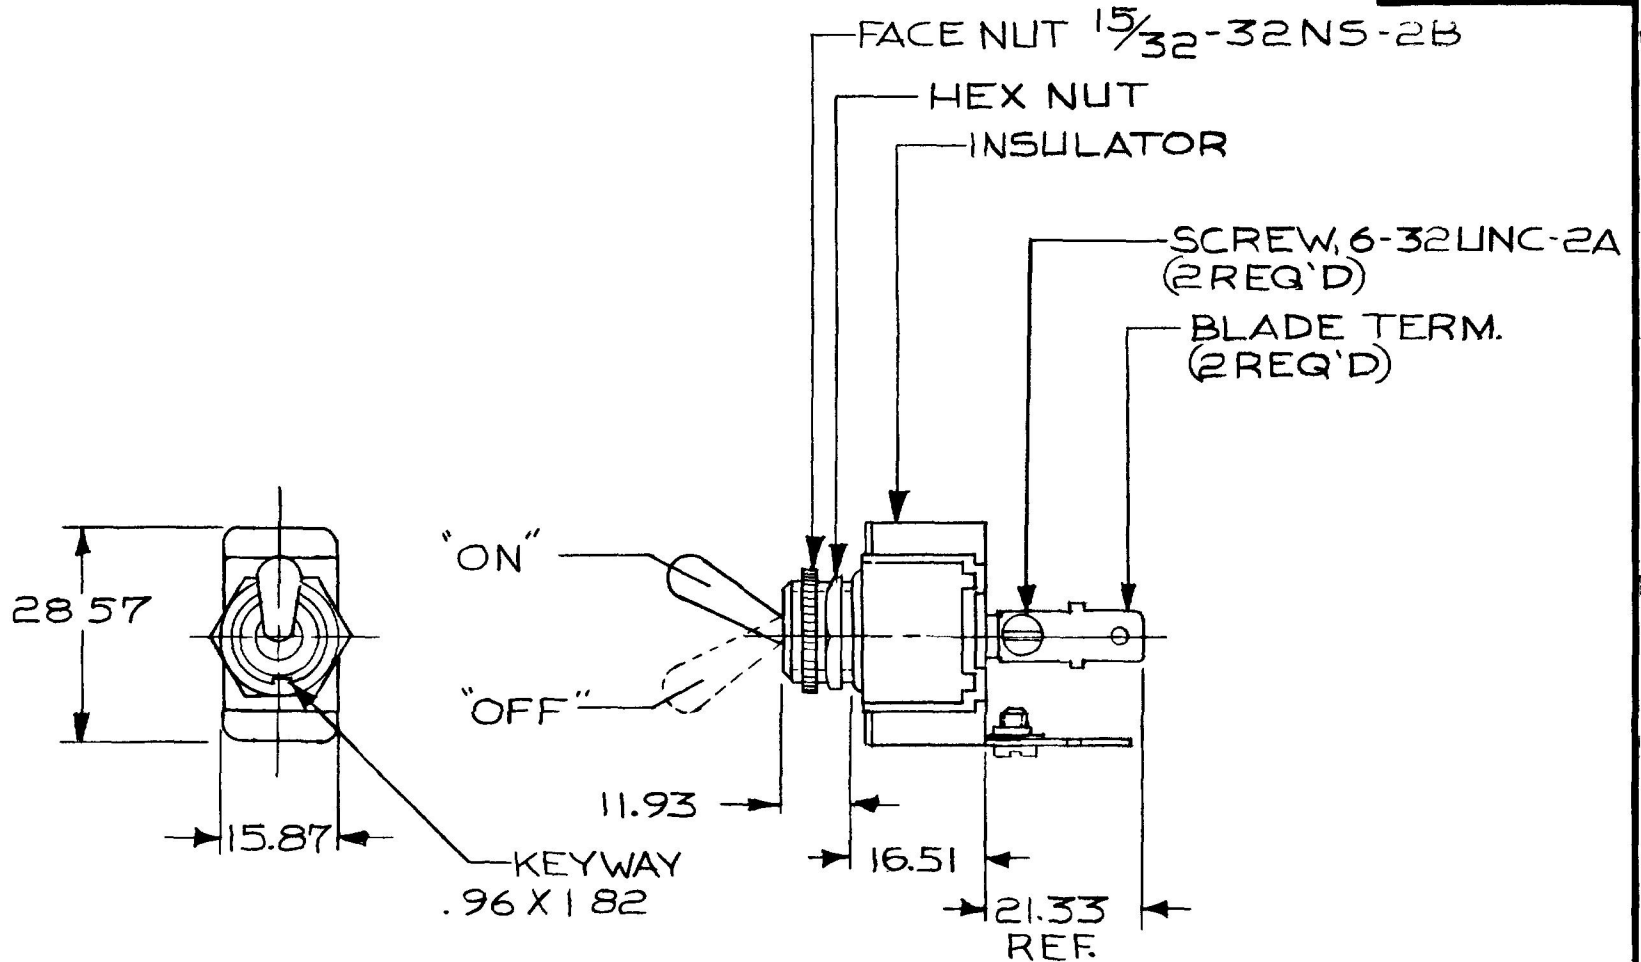

MM IN  
 .25 .010  
 .96 0.38  
 1.82 0.72  
 11.93 4.70  
 16.51 6.50  
 15.87 6.25  
 21.33 8.40  
 28.57 1.125

55023

METRIC

NOTE:  
 RATING: 15AMP @ 12V

DO NOT SCALE

LET	WAS	DATE	BY	LET	WAS	DATE	BY	MATERIAL	DRAWN	CHECKED	APPRV'D	SCALE	DATE DRAWN
								//	MM	8-27-80		1:1	5-28-59
								FINISH	 20 OLD COLONY AVENUE SOUTH BOSTON MA U.S.A. 02127				DATE BLUEPRINT
								//					
								TOLERANCES	S.P.S.T. TOGGLE SW				55023
								DECIMAL ±					
								METRIC ± .25					