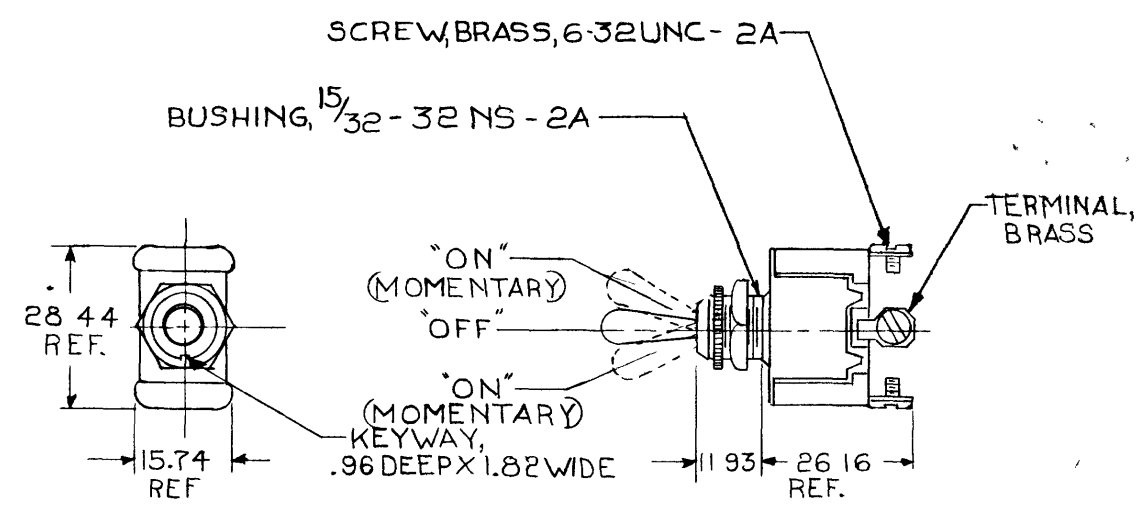

MM-IN
 .96 - 038
 1.52 - 060
 1.82 - 072
 11.93 - 470
 14.98 - 590
 15.74 - 620
 26.16 - 1.030
 28.44 - 1.120

55021

NOTE:
 Ⓞ SILVER CONTACT SURFACES

BLAOR
 55033-01

METRIC

RATING: 25A @ 12V DC
 10A @ 24V DC

DO NOT SCALE

LET	WAS	DATE	BY	LET	WAS	DATE	BY	MATERIAL	DRAWN	CHECKED	APPRV D	SCALE	DATE DRAWN
								#	WD	3-5-80		1:1	1-22-59
								#	 <small>CO 0000 1 E US 50 80 10M U 0 2</small>				DATE BLUEPRINT
				E	ECR # 09805	11/21/13	CM	TOLERANCES	SPD 7 TOGGLE SWITCH (MOMENTARY)				55021
				D	ADD NOTE 95432	9/15/93	TJH	DECIMAL ±					
				C	REDRAWN	11/80	DS	METRIC ±					