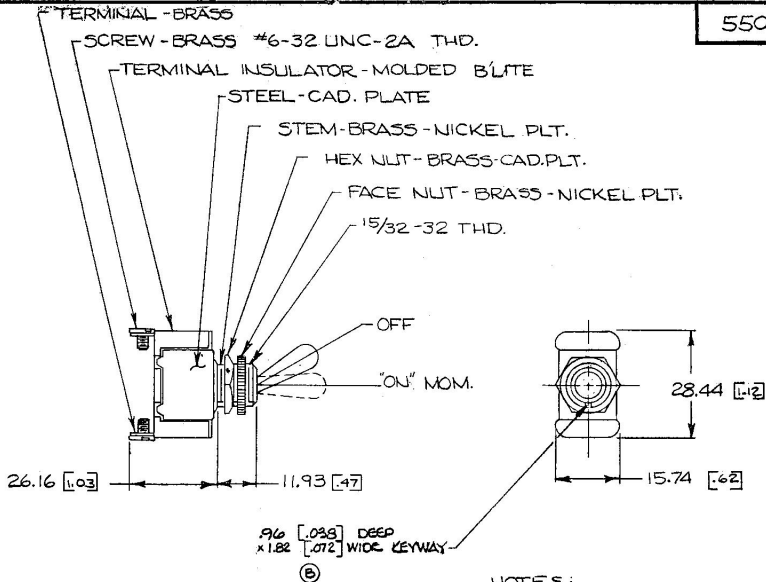

55020

NOTES:

1. DIMENSIONS: MILLIMETERS [INCH]
2. SILVER CONTACT SURFACES

Confidential Property of Cole Hersee

DO NOT SCALE

LET	WAS	DATE	BY	LET	WAS	DATE	BY	MATERIAL	DRAWN	CHECKED	APPR'D.	SCALE	DATE DRAWN			
								//	WD			FULL	1-22-59			
								FINISH	COLE-HERSEE COMPANY BOSTON, MASS. 02127, U.S.A.				DATE BLUEPRINT			
							//									
				C	NOTE ADDED	5/19/53	EH	TOLERANCES	MOMENTARY TOGGLE SWITCH				55020			
				B	KEYWAY	19652	12-6-74	FRACTIONAL ±								
				A	REDRAWN	2-19-75	W	DECIMAL ±								