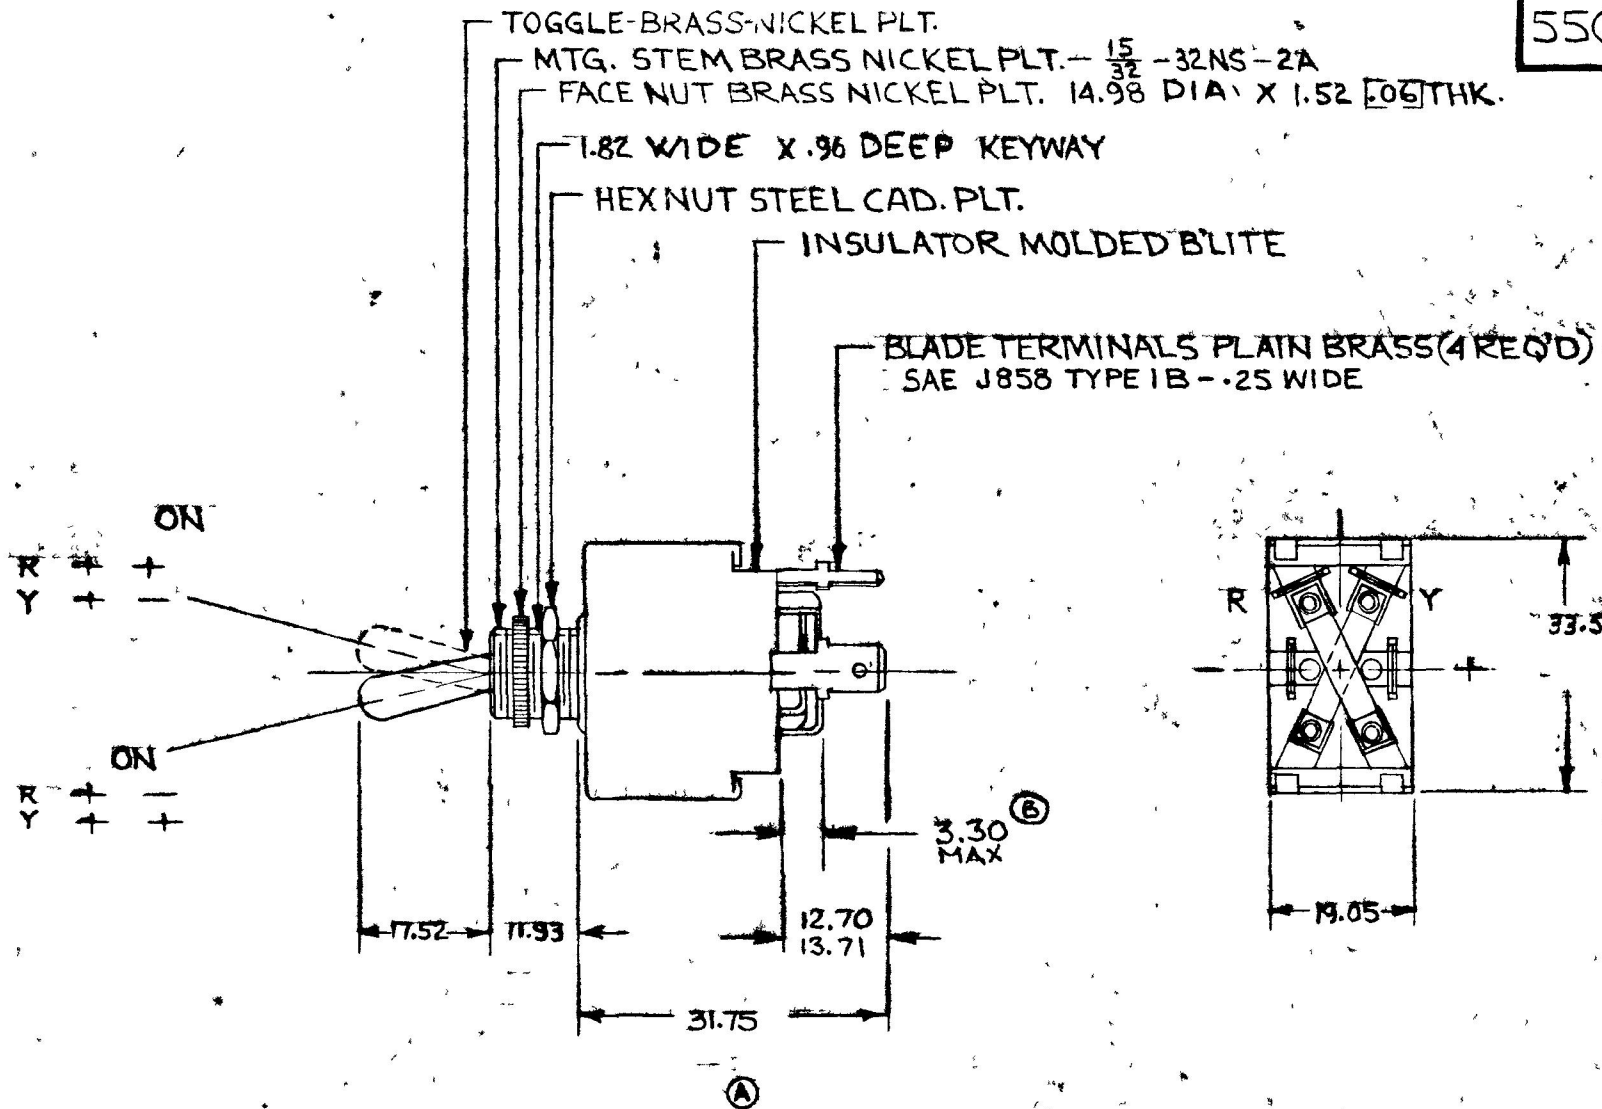

COLE-HERSEE CO.

NPM. 9-22-75

EX. 15740 & 17361

55018-01

DO NOT SCALE

LET	WAS	DATE	BY	LET	WAS	DATE	BY	MATERIAL	DRAWN	CHECKED	APPR'D	SCALE	DATE DRAWN
								11	KG			FULL	9-2-75
								11	COLE-HERSEE COMPANY BOSTON, MASS 02127, U.S.A.				DATE BLUEPRINT
				B	ECN 24267	1-31-75	AF						
				A	REV/19190	10-14-75	KG	TOLERANCES FRACTIONAL ± DECIMAL ±	REVERSING SWITCH				55018-01
					ISSUED	9-24-75	AF						