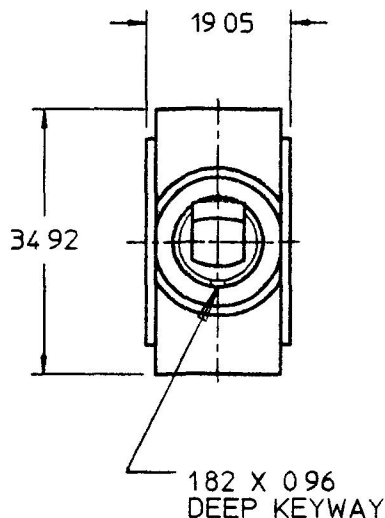

MM	IN
0 96 0	0 32
1 82 0	0 72
9 53 0	3 75
19 05 0	7 50
30 86 1	2 15
34 92 1	3 75

- NOTES
- 1 SILVER CONTACTS
  - 2 25 AMPS @ 12V DC LAMP LOAD
  - 3 INDEPENDENT PILOT LIGHT (12V BULB) @ 4 & 6 (SEE CHART FOR COLOR)
  - 4 NEOPRENE SEAL IN BUSHING
  - 5 ALL DIMENSIONS REFERENCE

ON	RED
OFF	WHITE
TOGGLE POS	PILOT LT 'ON' TOGGLE COLOR

METRIC

DO NOT SCALE

LET	WAS	DATE	BY	LET	WAS	DATE	BY	MATERIAL	DRAWN DPS	CHK AF	APVD	SCALE 11	DATE DRAWN 9/30/81
								FINISH	<b>Cole Hersee Co.</b> 20 OLD COLONY AVENUE BOSTON MA USA 02127			DATE BLUEPRINTED	
				A	PUT ON CAD ECN 26129	3/5/96	EB	TOLERANCES DECIMAL ± ANGLE ±	SW, TOGGLE SPST			54109	
					ISSUED	11/2/81	RJF					Confidential Property of Cole Hersee	