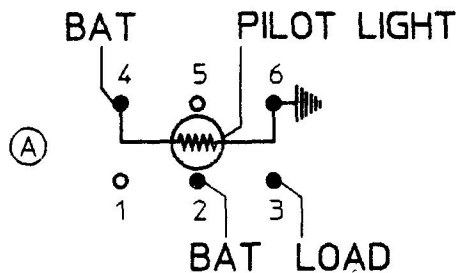

MM	IN
0 96 0	0 32
1 82 0	0 72
9 53 0	3 75
19 05 0	7 50
30 86 1	2 15
34 92 1	3 75

- NOTES
- 1 SILVER CONTACTS
  - 2 25 AMPS @ 12V DC LAMP LOAD
  - 3 INDEPENDENT PILOT LIGHT (12V BULB) @ 4 & 6 (SEE CHART FOR COLOR)
  - 4 NEOPRENE SEAL IN BUSHING
  - 5 ALL DIMENSIONS REFERENCE

ON	RED
OFF	WHITE
TOGGLE POS	PILOT LT 'ON' TOGGLE COLOR

METRIC

DO NOT SCALE

LET	WAS	DATE	BY	LET	WAS	DATE	BY	MATERIAL	DRAWN DPS	CHK AF	APVD	SCALE 11	DATE DRAWN 9/30/81
								FINISH	<b>Cole Hersee Co.</b> 20 OLD COLONY AVENUE BOSTON MA USA 02127			DATE BLUEPRINTED	
				A	PUT ON CAD ECN 26129	3/5/96	EB	TOLERANCES DECIMAL ± ANGLE ±	SW, TOGGLE SPST			54109	
					ISSUED	11/2/81	RJF					Confidential Property of Cole Hersee	