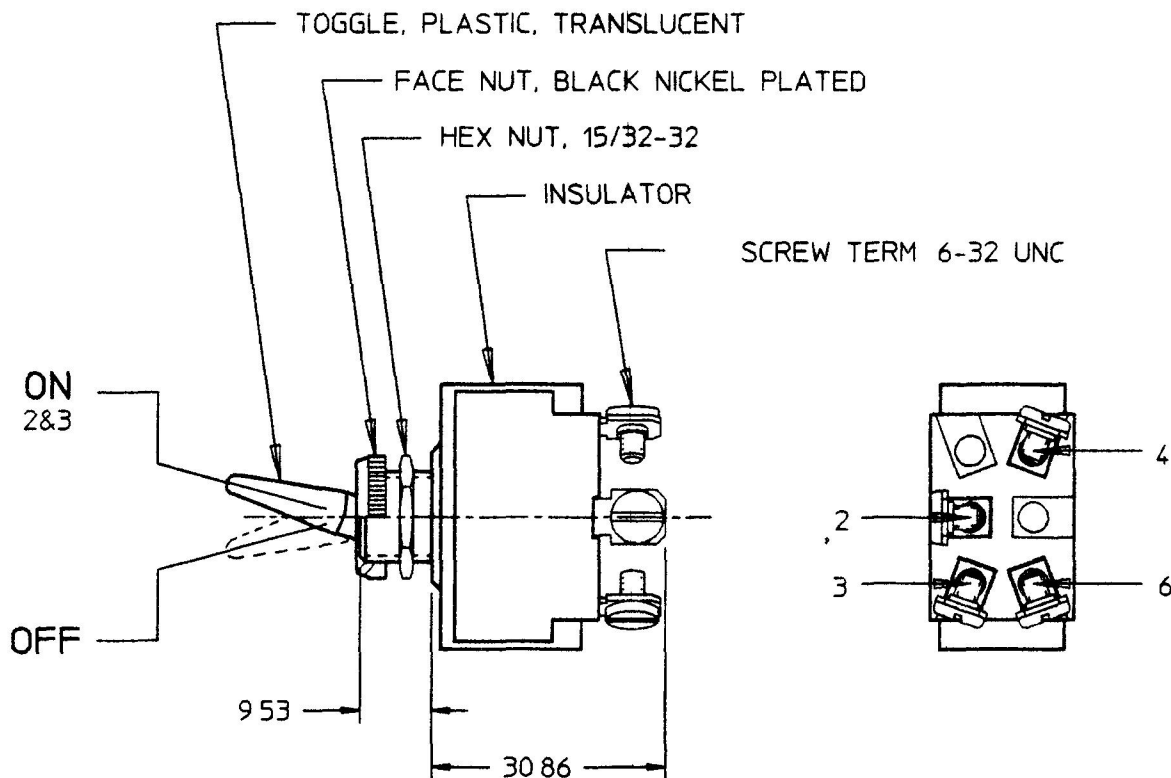

MM	IN
0 96 0	0 32
1 82 0	0 72
9 53 0	3 75
19 05 0	7 50
30 86 1	2 15
34 92 1	3 75

- NOTES
- 1 SILVER CONTACTS
  - 2 25 AMPS @ 12V DC LAMP LOAD
  - 3 INDEPENDENT PILOT LIGHT (12V BULB) @ 4 & 6 (SEE CHART FOR COLOR)
  - 4 NEOPRENE SEAL IN BUSHING
  - 5 ALL DIMENSIONS REFERENCE

ON	RED
OFF	WHITE
TOGGLE POS	PILOT LT 'ON' TOGGLE COLOR

METRIC

DO NOT SCALE

LET	WAS	DATE	BY	LET	WAS	DATE	BY	MATERIAL	DRAWN DPS	CHK AF	APVD	SCALE 11	DATE DRAWN 9/30/81
								FINISH	<b>Cole Hersee Co.</b> 20 OLD COLONY AVENUE BOSTON MA USA 02127			DATE BLUEPRINTED	
				A	PUT ON CAD ECN 26129	3/5/96	EB	TOLERANCES DECIMAL ± ANGLE ±	SW, TOGGLE SPST			54109	
					ISSUED	11/2/81	RJF					Confidential Property of Cole Hersee	