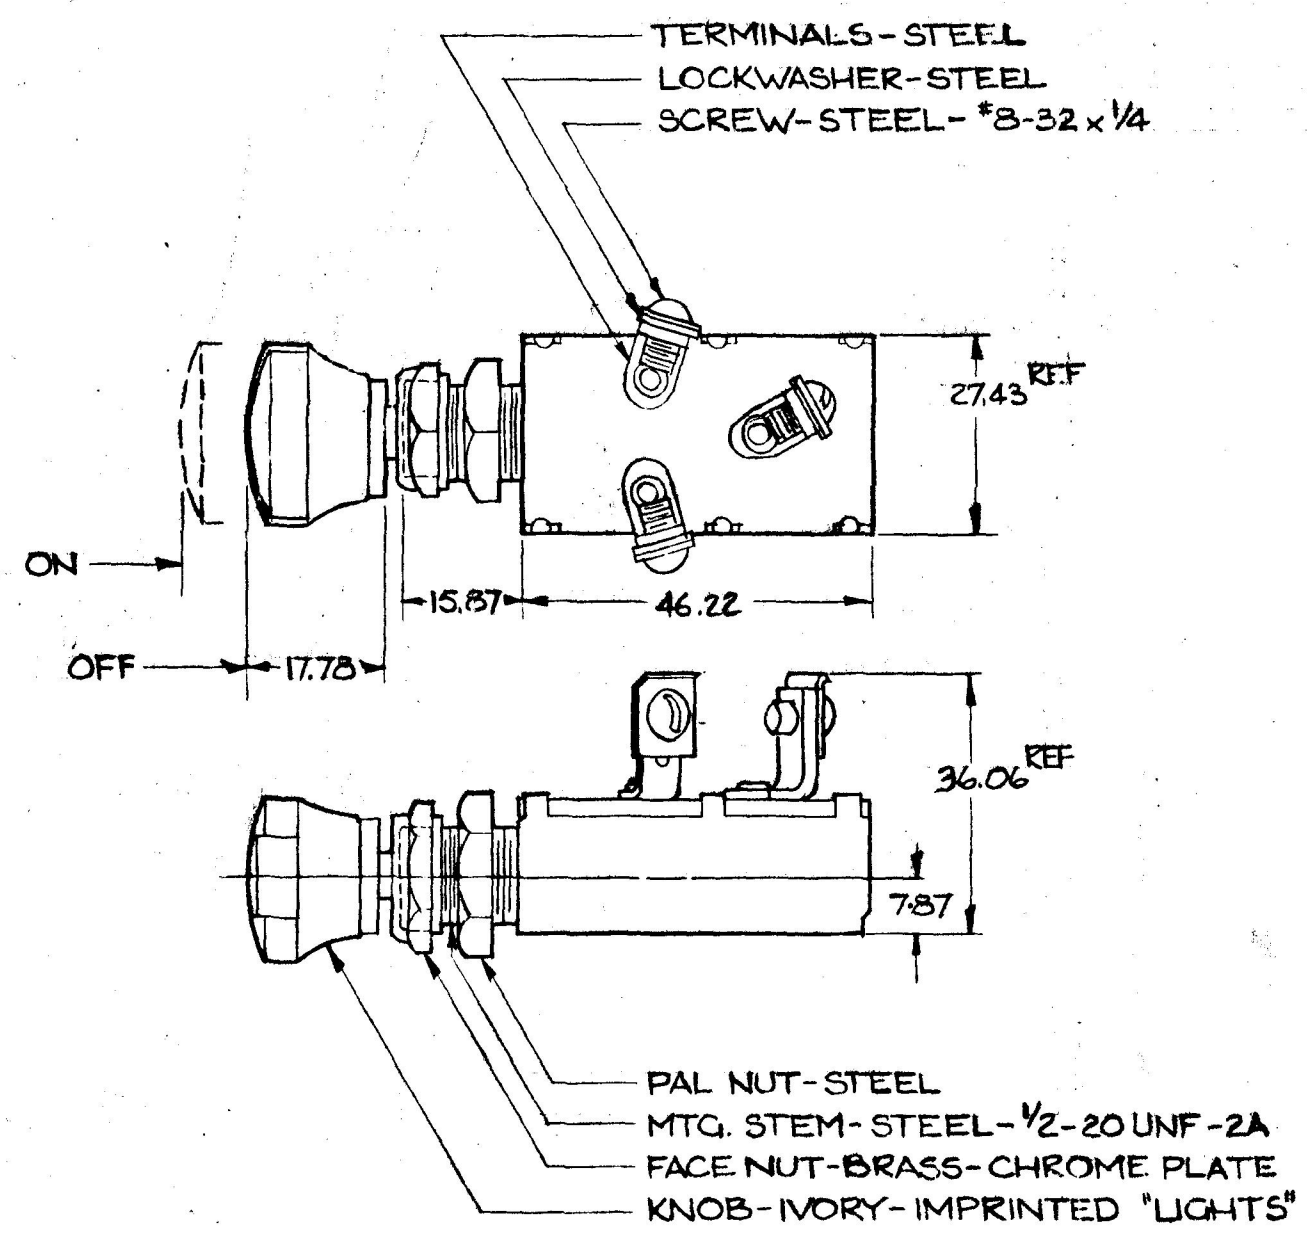

MM	Z
7.57	.310
15.87	.625
17.78	.700
27.43	1.080
46.22	1.820
36.06	1.420
0.25	.010

5027

- NOTES:
- SILVERED CONTACT SURFACES
 - NUMBER OF POLES 1
2 CIRCUIT
NUMBER OF THROWS 1
 - SEALING: NONE
 - ALL STEEL PARTS PLATED

5) RATING

	RESISTIVE	INDUCTIVE
12V	18 AMP	15 AMP
24V	10 AMP	8 AMP

LIFE @ RATED CURRENT
 MAKE & BREAK
 12V - 100,000 MIN
 24V - 50,000 MIN

COLE-HERSEE CO

METRIC

SPALDING CO., 21-5313

LET	WAS	DATE	BY	LET	WAS	DATE	BY	MATERIAL	DRAWN	CHECKED	APPR'D	SCALE	DATE DRAWN
								—H—	RJE	TY		FULL	5-8-52
								—H—					DATE BLUEPRINT
								TOLERA					COLE-HERSEE COMPANY
								FRACTIONAL					BOSTON, MASS. 02127, U.S.A.
								DECIMAL					PUSH-PULL SWITCH
													5027