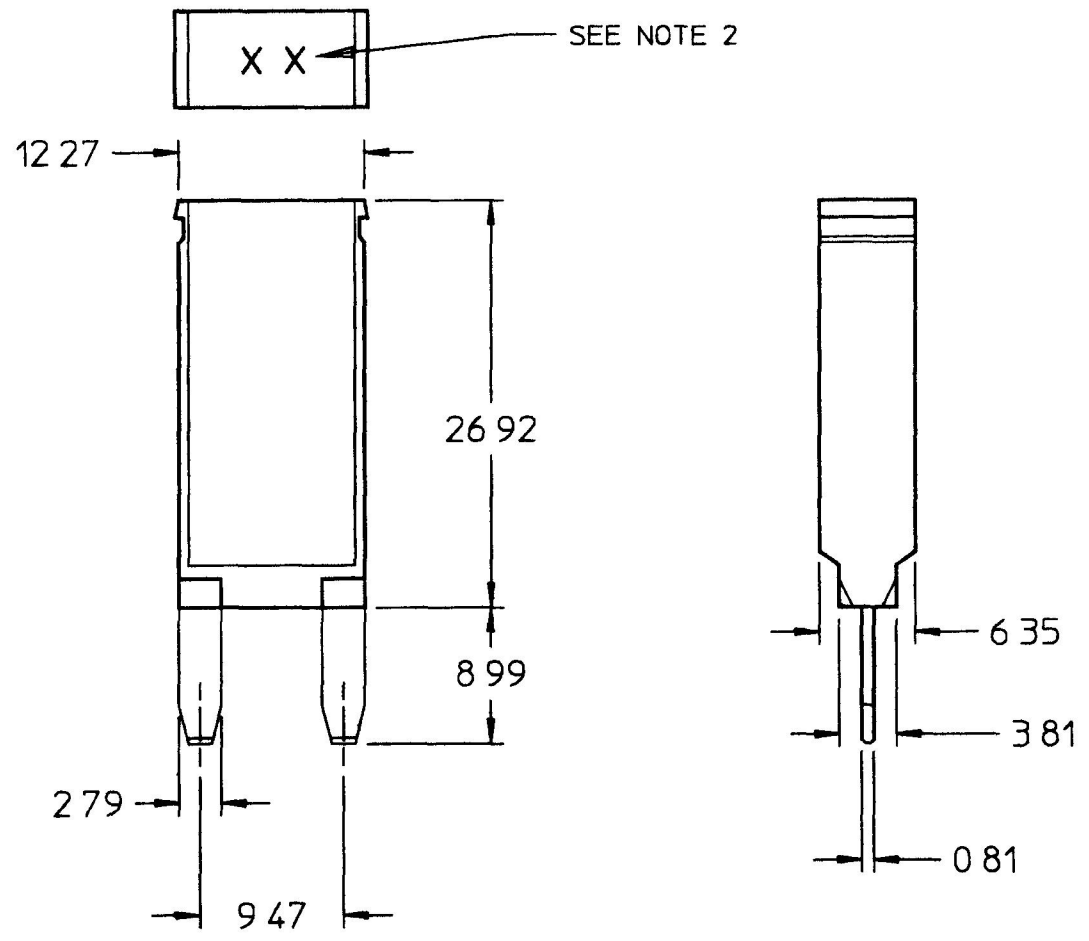

30418

CHART

	MM	IN
0	810	0 032
2	790	0 110
3	810	0 150
6	350	0 250
8	990	0 354
9	470	0 373
12	270	0 483
26	920	1 060

30418-25	25
30418-20	20
30418-15	15
30418-10	10
PT NO	AMPS

NOTES  
 1 ALL DIMENSIONS REFERENCE ONLY  
 2 AMP RATING  
 3 12V CIRCUIT BREAKER

DO NOT SCALE

LET	WAS	DATE	BY	LET	WAS	DATE	BY	MATERIAL	DRAWN	CHK	APVD	SCALE	DATE DRAWN
									AS		GA	21	07/09/99
								FINISH	<b>Cole Hersee Co.</b> 20 OLD COLONY AVENUE, BOSTON, MA, U.S.A. 02127				DATE BLUEPRINTED
								TOLERANCES DECIMAL ± ANGLE ±	CIRCUIT BRKR, TYPE 1				30418
				--	ISSUED	7/22/99	GA					Confidential Property of Cole Hersee	