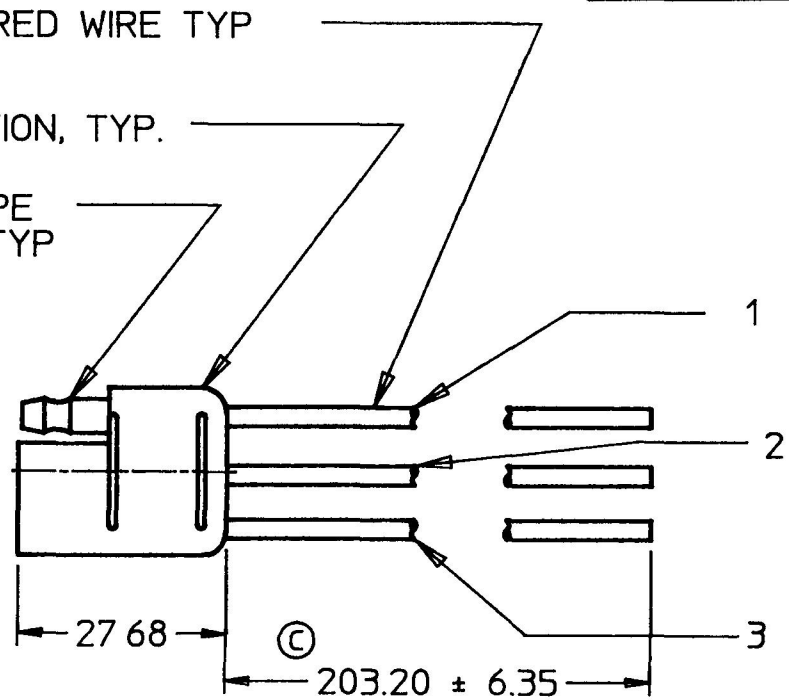

MM	IN
6.35	0.250
7.11	0.280
27.68	1.090
203.20	8.000

©

11173-01

11173-02

3	GREEN
2	RED
1	WHITE
NO.	COLOR

METRIC

DO NOT SCALE
CAD GENERATED

LET	WAS	DATE	BY	LET	WAS	DATE	BY	MATERIAL	DRAWN	CHK	APVD	SCALE	DATE DRAWN
									MF	AF		11	11/26/65
								FINISH	Cole Hersee Co. <small>20 OLD COLONY AVENUE SOUTH BOSTON, MA U.S.A. 02127</small>				DATE BLUEPRINTED
				C	5637 REDRAW ERROR	8/18/88	DPS						
				B	PUT ON CAD	2/2/88	DPS	TOLERANCES	CONNECTOR, 3 POLE				11173
					ISSUED	6/15/66	B	DECIMAL ± ANGLE ±					Confidential Property of Cole Hersee