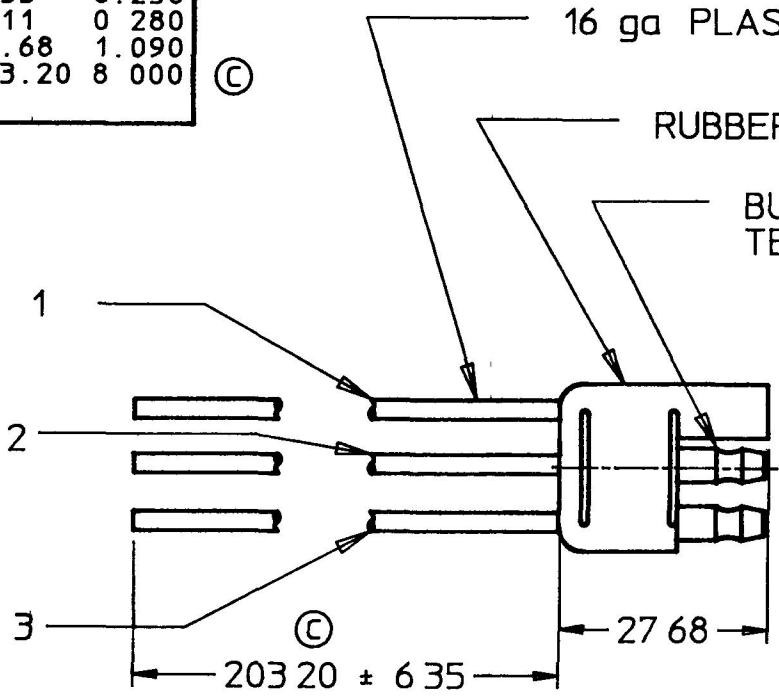

MM	IN
6.35	0.250
7.11	0.280
27.68	1.090
203.20	8.000

©

11173-01

11173-02

3	GREEN
2	RED
1	WHITE
NO.	COLOR

METRIC

DO NOT SCALE
CAD GENERATED

LET	WAS	DATE	BY	LET	WAS	DATE	BY	MATERIAL	DRAWN	CHK	APVD	SCALE	DATE DRAWN
									MF	AF		11	11/26/65
								FINISH	Cole Hersee Co. <small>20 OLD COLONY AVENUE SOUTH BOSTON, MA U.S.A. 02127</small>				DATE BLUEPRINTED
				C	5637 REDRAW ERROR	8/18/88	DPS						
				B	PUT ON CAD	2/2/88	DPS	TOLERANCES	CONNECTOR, 3 POLE				11173
					ISSUED	6/15/66	B	DECIMAL ± ANGLE ±					Confidential Property of Cole Hersee