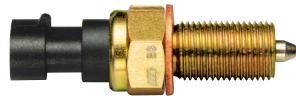

00711100 PLUNGER SWITCHES

12V/24V • “Superseal” Type • 1,5 series • Normally Open Mechanical

00711100

interchangeable with IVECO 98429631

00711200

interchangeable with IVECO 4858212

00711400

interchangeable with IVECO 4862212

The mechanical switches signal many different situations that may occur on commercial vehicles: differential lock, low gears activation, handbrake failure, etc. Mechanical switches both with 12V and with 24V; available are versions with contacts normally open or contacts normally closed, and black seal connector IP 67/CEI EN 60529.

Features and Benefits

- All the mechanical switches function both with 12V and with 24V
- Black seal connector IP 67/CEI EN 60529.
- Some versions are suitable for use under pressure conditions
- Silver plated contacts
- The superseal connector is protected with a rubber cap to prevent dirt intrusion before mounting

Accessories

	PART NUMBER	DESCRIPTION
OB	00712100	Seal female connector for all switches with “Superseal” male connector

00712100

00711100 PLUNGER SWITCHESS

00711100

00711200

00711400

00711700