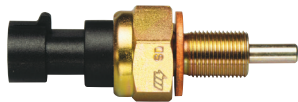

00711100 PLUNGER SWITCHES

12V/24V • “Superseal” Type • 1,5 series • Normally Open Mechanical

00711100

interchangeable with IVECO 98429631

00711200

interchangeable with IVECO 4858212

00711400

interchangeable with IVECO 4862212

The mechanical switches signal many different situations that may occur on commercial vehicles: differential lock, low gears activation, handbrake failure, etc. Mechanical switches both with 12V and with 24V; available are versions with contacts normally open or contacts normally closed, and black seal connector IP 67/CEI EN 60529.

Features and Benefits

- All the mechanical switches function both with 12V and with 24V
- Black seal connector IP 67/CEI EN 60529.
- Some versions are suitable for use under pressure conditions
- Silver plated contacts
- The superseal connector is protected with a rubber cap to prevent dirt intrusion before mounting

Accessories

	PART NUMBER	DESCRIPTION
OB	00712100	Seal female connector for all switches with “Superseal” male connector

00712100

00711100 PLUNGER SWITCHESS

00711100

00711200

00711400

00711700