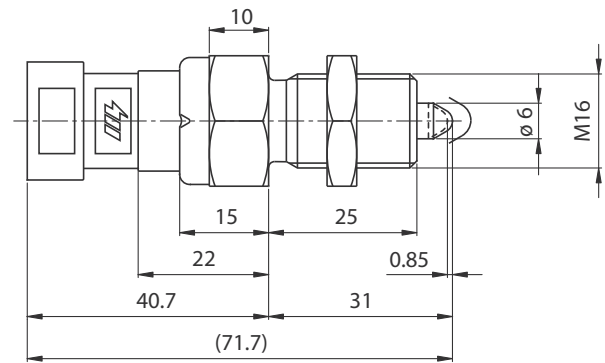

Accessories

	PART NUMBER	DESCRIPTION
OB	00712100	Seal female connector for all switches with “Superseal” male connector

00712100

00711100 PLUNGER SWITCHESS

00711100

00711200

00711400

00711700