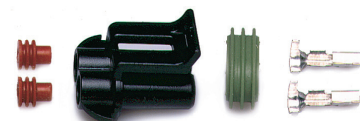

Features and Benefits

- All the mechanical switches function both with 12V and with 24V
- Black seal connector IP 67/CEI EN 60529.
- Some versions are suitable for use under pressure conditions
- Silver plated contacts
- The superseal connector is protected with a rubber cap to prevent dirt intrusion before mounting

Web Resources

Download technical resources at:
littelfuse.com/plungerswitches

Specifications Overview

Voltage: 12V/24V
Ingress Protection: IP69K

Applications

- IVECO Eurocargo
- IVECO Daily

Ordering Information

	PART NUMBER	MATERIAL BODY	TYPE	LOAD WATT	CONTACT MATERIAL	USE IN PRESSURE	NUT
OB	00711100	Steel	Normally Open	3 watt lamp	silver-plated	-	22
OB	00711200	Steel	Normally Open	3 watt lamp	silver-plated	-	22
	00711400	Steel	Normally Open	3 watt lamp	silver-plated	-	27
	00711700	Steel	Normally Open	3 watt lamp	silver-plated	-	22
OB	00711900	Steel	Normally Open	3 watt lamp	silver-plated	-	27
OB	00712000	Steel	Normally Open	3 watt lamp	silver-plated	12,5 bar	22
	00713000	Steel	Normally Open	3 watt lamp	silver-plated	-	22

Accessories

	PART NUMBER	DESCRIPTION
OB	00712100	Seal female connector for all switches with “Superseal” male connector

00712100

00711100 PLUNGER SWITCHESS

00711100

00711200

00711400

00711700