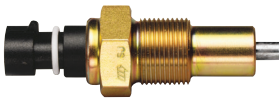

00711100 PLUNGER SWITCHES

12V/24V • “Superseal” Type • 1,5 series • Normally Open Mechanical

00711100

interchangeable with IVECO 98429631

00711200

interchangeable with IVECO 4858212

00711400

interchangeable with IVECO 4862212

The mechanical switches signal many different situations that may occur on commercial vehicles: differential lock, low gears activation, handbrake failure, etc. Mechanical switches both with 12V and with 24V; available are versions with contacts normally open or contacts normally closed, and black seal connector IP 67/CEI EN 60529.

Features and Benefits

- All the mechanical switches function both with 12V and with 24V
- Black seal connector IP 67/CEI EN 60529.
- Some versions are suitable for use under pressure conditions
- Silver plated contacts
- The superseal connector is protected with a rubber cap to prevent dirt intrusion before mounting

Accessories

	PART NUMBER	DESCRIPTION
OB	00712100	Seal female connector for all switches with “Superseal” male connector

00712100

00711100 PLUNGER SWITCHESS

00711100

00711200

00711400

00711700