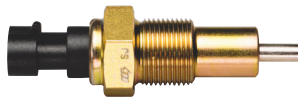

00711100 PLUNGER SWITCHES

12V/24V • “Superseal” Type • 1,5 series • Normally Open Mechanical

00711100

interchangeable with IVECO 98429631

00711200

interchangeable with IVECO 4858212

00711400

interchangeable with IVECO 4862212

The mechanical switches signal many different situations that may occur on commercial vehicles: differential lock, low gears activation, handbrake failure, etc. Mechanical switches both with 12V and with 24V; available are versions with contacts normally open or contacts normally closed, and black seal connector IP 67/CEI EN 60529.

Features and Benefits

- All the mechanical switches function both with 12V and with 24V
- Black seal connector IP 67/CEI EN 60529.
- Some versions are suitable for use under pressure conditions
- Silver plated contacts
- The superseal connector is protected with a rubber cap to prevent dirt intrusion before mounting

Accessories

	PART NUMBER	DESCRIPTION
OB	00712100	Seal female connector for all switches with “Superseal” male connector

00712100

00711100 PLUNGER SWITCHESS

00711100

00711200

00711400

00711700