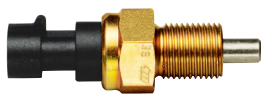

00711100 PLUNGER SWITCHES

12V/24V • “Superseal” Type • 1,5 series • Normally Open Mechanical

interchangeable with IVECO 98429631

interchangeable with IVECO 4858212

interchangeable with IVECO 4862212

interchangeable with IVECO 99437106

00712000

interchangeable with IVECO 99445107

interchangeable with IVECO 50302971

Description

The mechanical switches signal many different situations that may occur on commercial vehicles: differential lock, low gears activation, handbrake failure, etc. Mechanical switches both with 12V and with 24V; available are versions with contacts normally open or contacts normally closed, and black seal connector IP 67/CEI EN 60529.

Features and Benefits

- All the mechanical switches function both with 12V and with 24V
- Black seal connector IP 67/CEI EN 60529.
- Some versions are suitable for use under pressure conditions
- Silver plated contacts
- The superseal connector is protected with a rubber cap to prevent dirt intrusion before mounting

Web Resources

Download technical resources at:
littelfuse.com/plungerswitches

Specifications Overview

Voltage: 12V/24V
Ingress Protection: IP69K

Applications

- IVECO Eurocargo
- IVECO Daily

Ordering Information

	PART NUMBER	MATERIAL BODY	TYPE	LOAD WATT	CONTACT MATERIAL	USE IN PRESSURE	NUT
OB	00711100	Steel	Normally Open	3 watt lamp	silver-plated	-	22
OB	00711200	Steel	Normally Open	3 watt lamp	silver-plated	-	22
	00711400	Steel	Normally Open	3 watt lamp	silver-plated	-	27
	00711700	Steel	Normally Open	3 watt lamp	silver-plated	-	22
OB	00711900	Steel	Normally Open	3 watt lamp	silver-plated	-	27
OB	00712000	Steel	Normally Open	3 watt lamp	silver-plated	12,5 bar	22
	00713000	Steel	Normally Open	3 watt lamp	silver-plated	-	22

Accessories